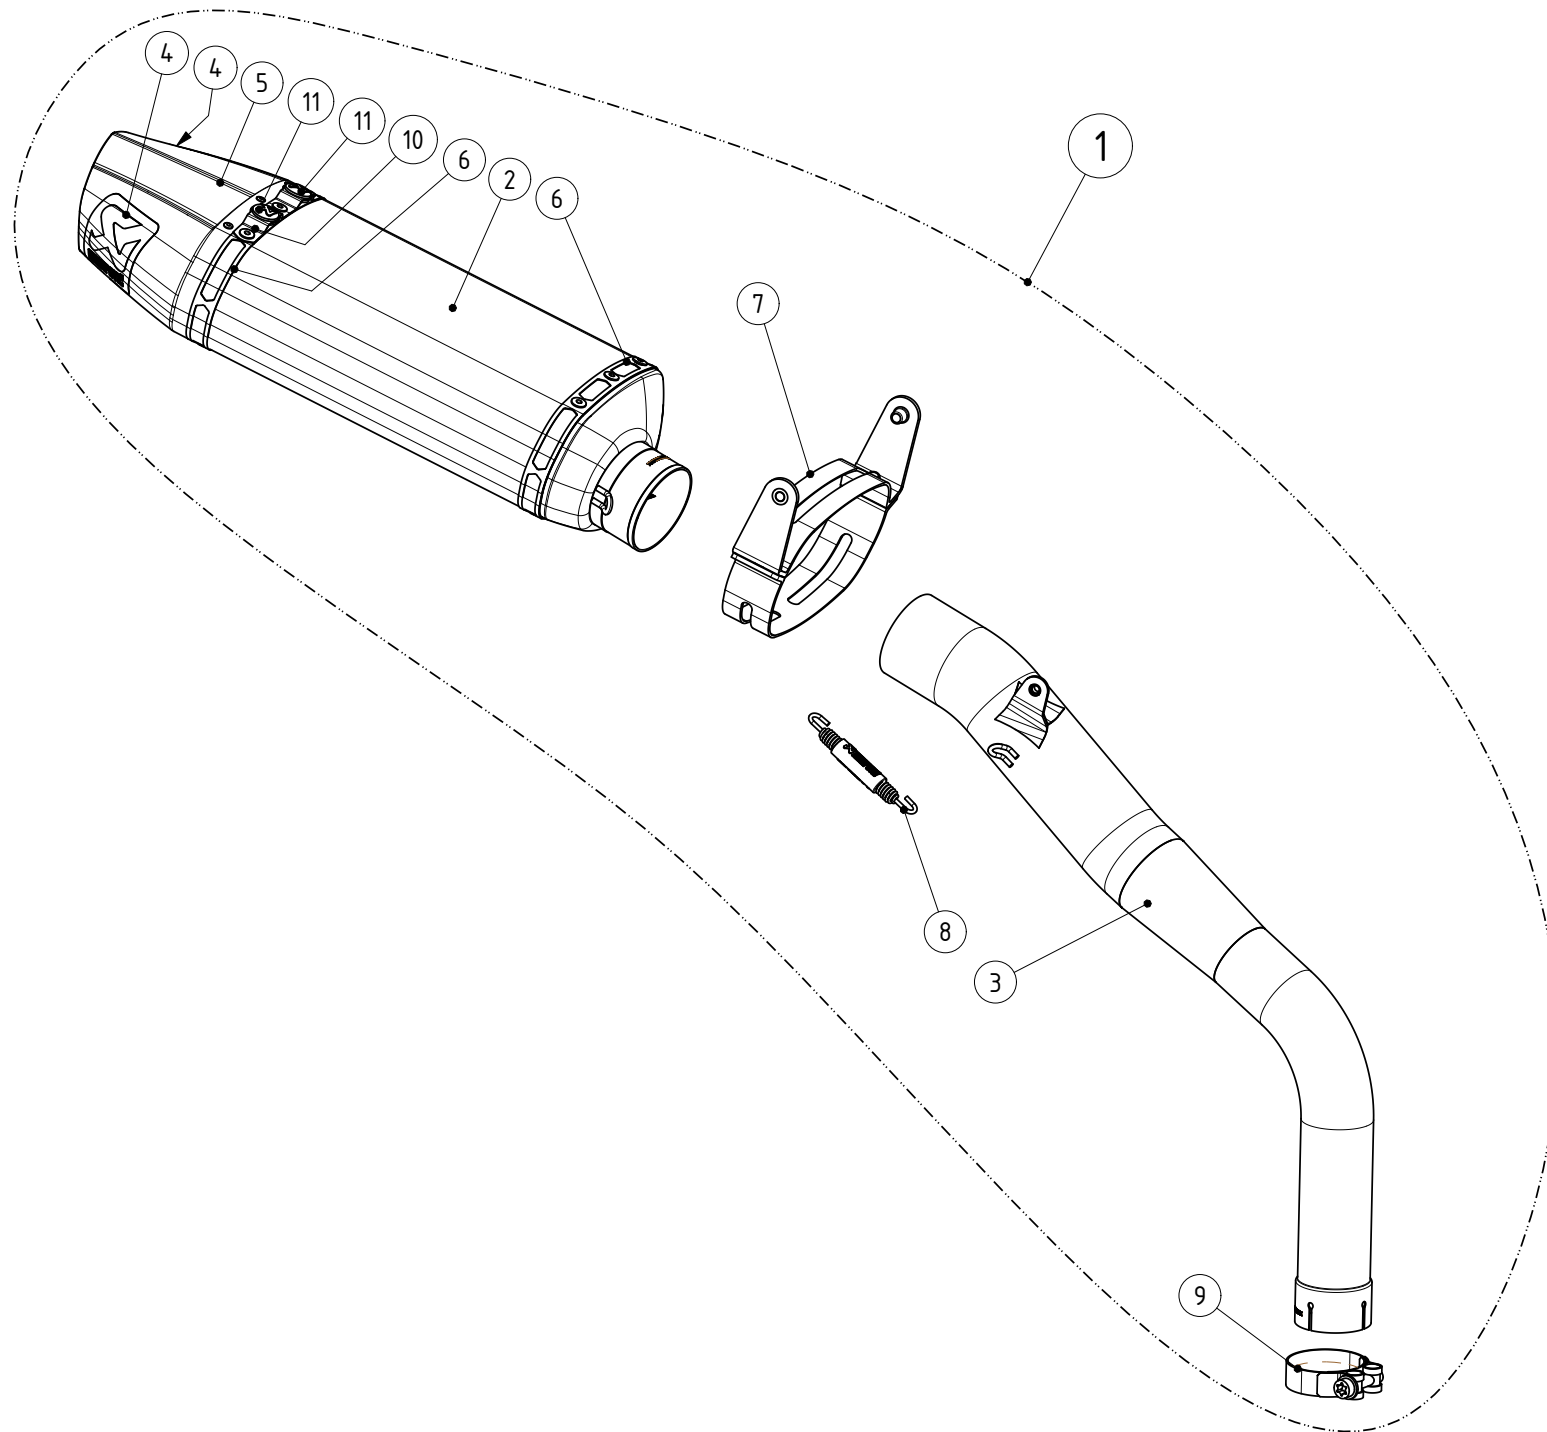

HONDA CBR600RR

STOCK

SLIP-ON EC-ECE

MUFFLER REPAIR KITS

REPACK 12

SLEEVE 13

No.	SalesCode	Description	Qty.
1	S-H6SO17-HACT	slip on system	1
2	M-HAC00105T	muffler TI	1
3	L-H6SO13	link pipe	1
4	P-VST3PO	sticker	2
5	V-EC199	end cap CA	1
6	P-TT30	belt TI for TI sleeve	2
7	P-MCTAC5	muffler clamp CA	1
8	P-S1/2	spring	1
9	P-R12/1	clamp SS	1
10	P-X343	bracket TI	1
11	P-GUV004	rubber insert	2
12	P-RPCK3	muffler repack kit	1
13	P-RKS376ACT27	muffler sleeve kit	1
14	V-TUV382	insert SS	1