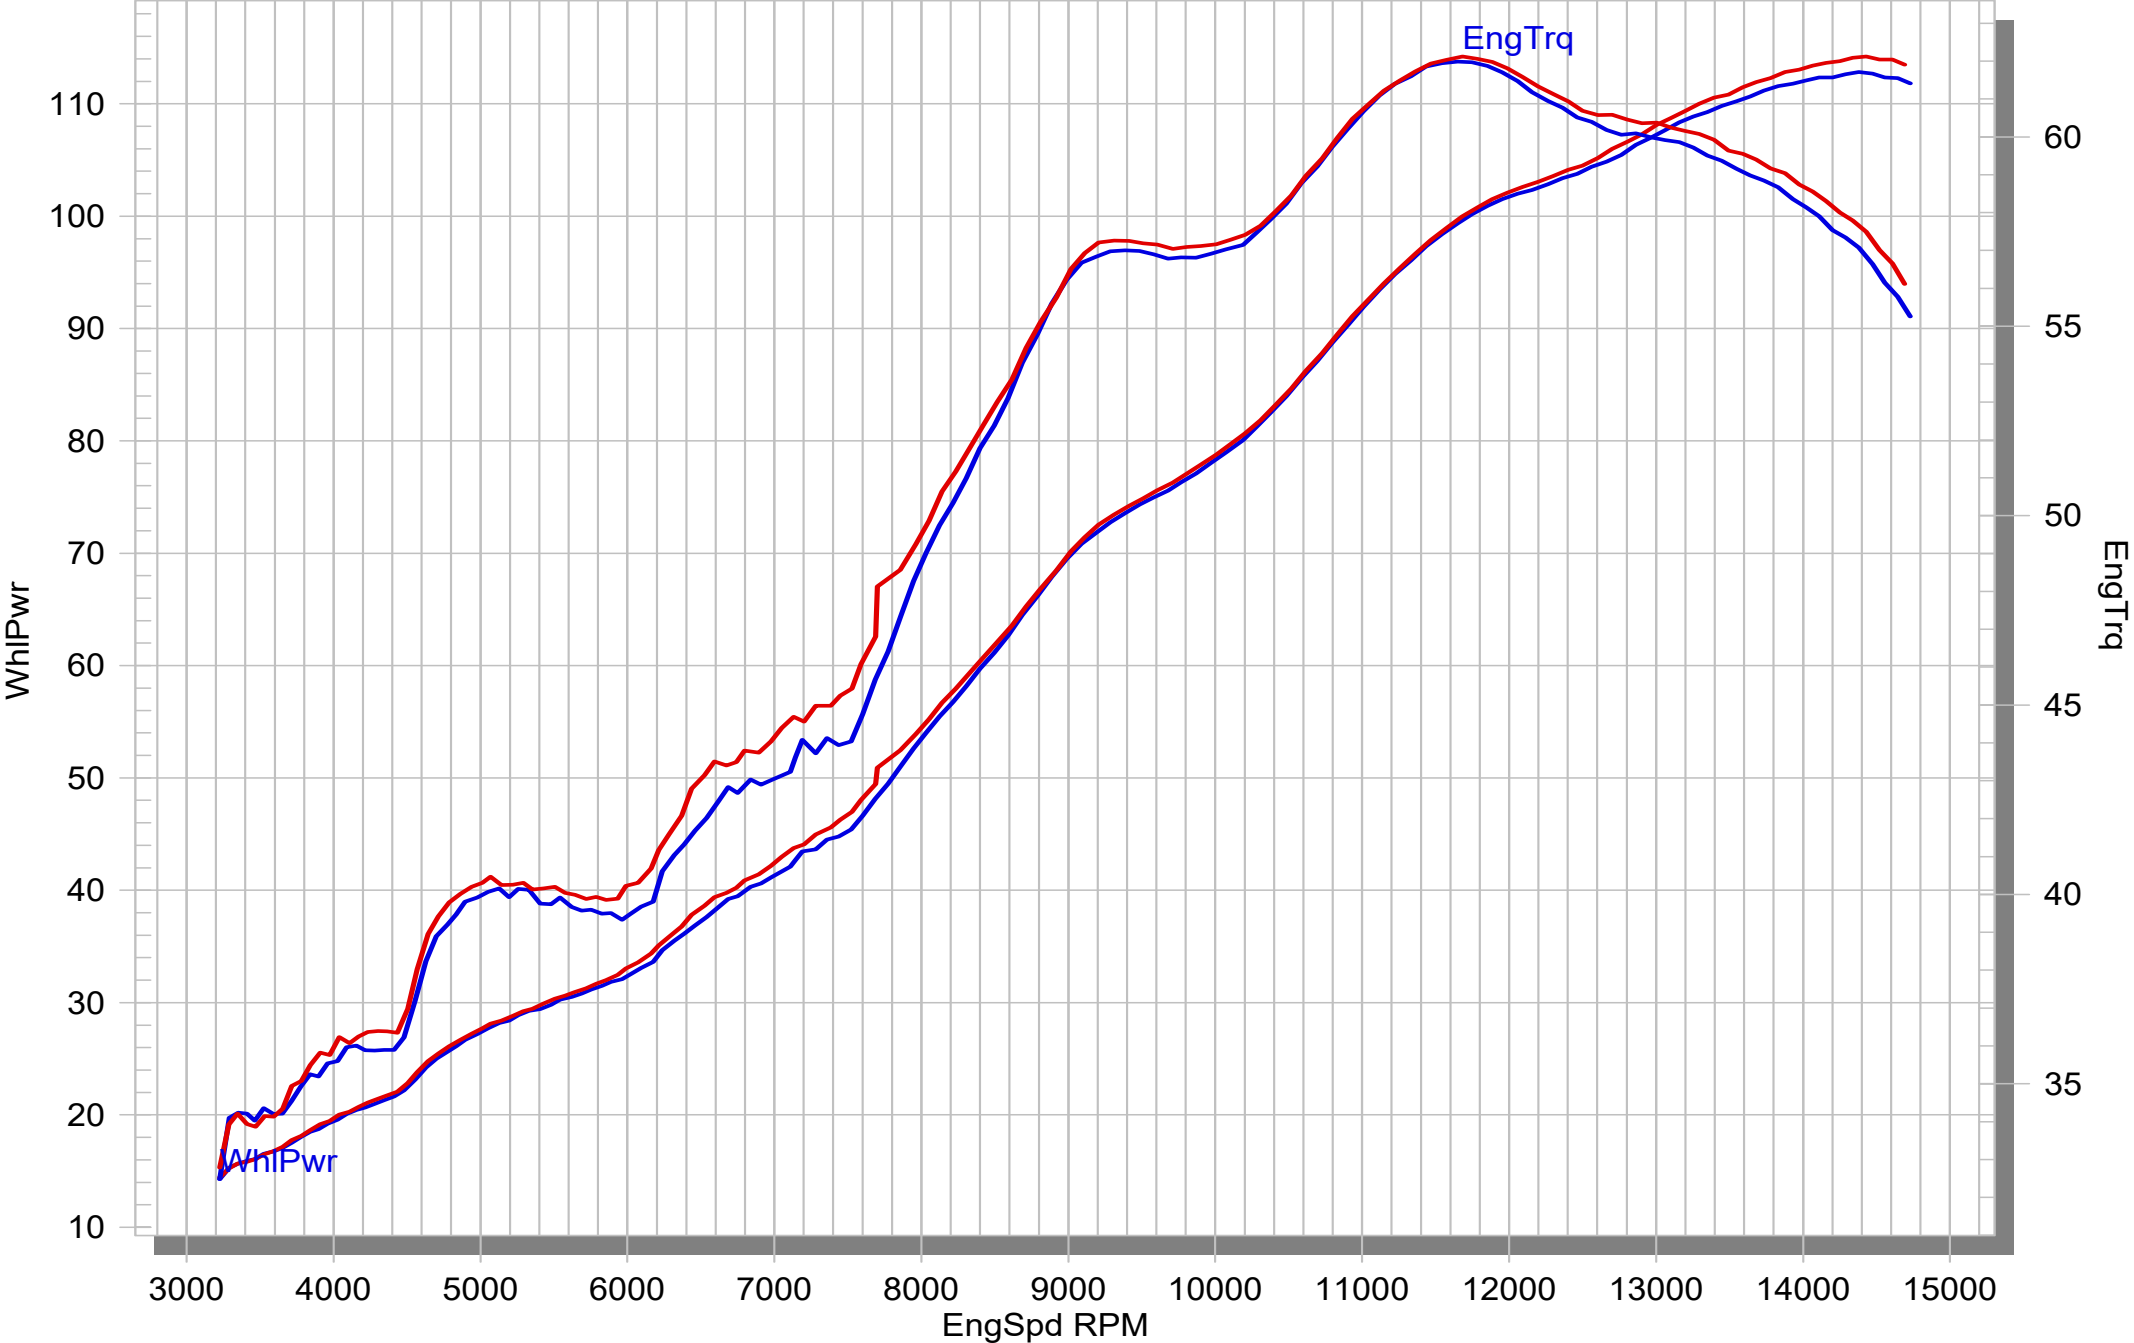

HONDA CBR600RR

STOCK

SLIP-ON EC-ECE

MUFFLER REPAIR KITS

REPACK 12

SLEEVE 13

No.	SalesCode	Description	Qty.
1	S-H6SO17-HACT	slip on system	1
2	M-HAC00105T	muffler TI	1
3	L-H6SO13	link pipe	1
4	P-VST3PO	sticker	2
5	V-EC199	end cap CA	1
6	P-TT30	belt TI for TI sleeve	2
7	P-MCTAC5	muffler clamp CA	1
8	P-S1/2	spring	1
9	P-R12/1	clamp SS	1
10	P-X343	bracket TI	1
11	P-GUV004	rubber insert	2
12	P-RPCK3	muffler repack kit	1
13	P-RKS376ACT27	muffler sleeve kit	1
14	V-TUV382	insert SS	1