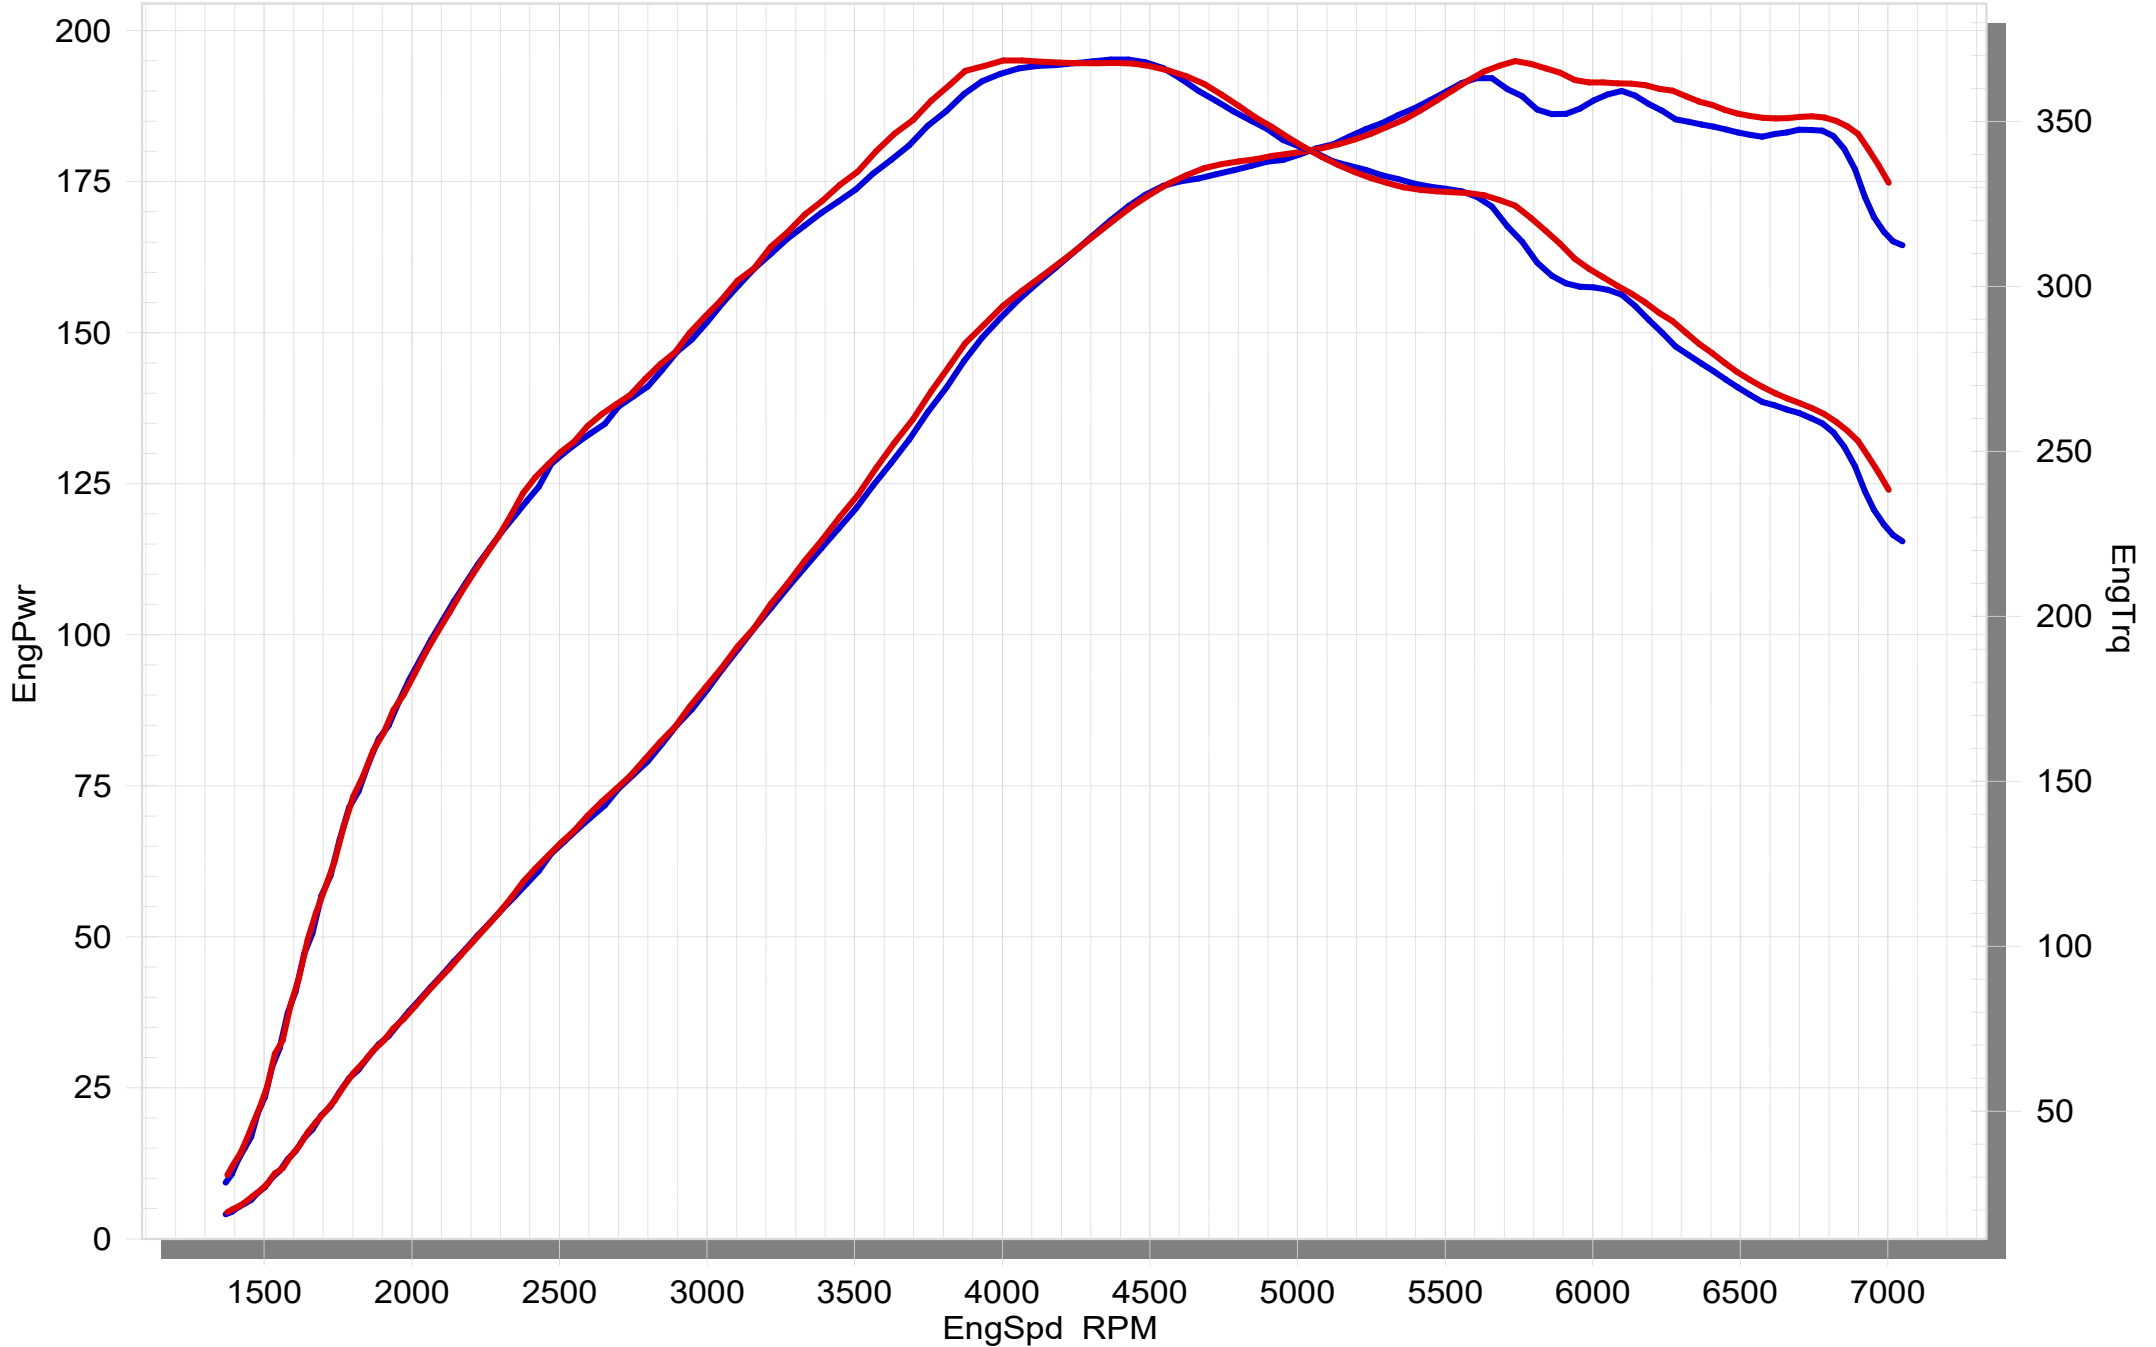

TOYOTA YARIS GR-FOUR (XP210)

STOCK

SLIP ON

No.	SalesCode	Description	Qty.
1	S-TY/T/2	slip on system	1
2	E-TY/SS/3	evolution Link pipe set	1
3	P-R75	clamp SS	1