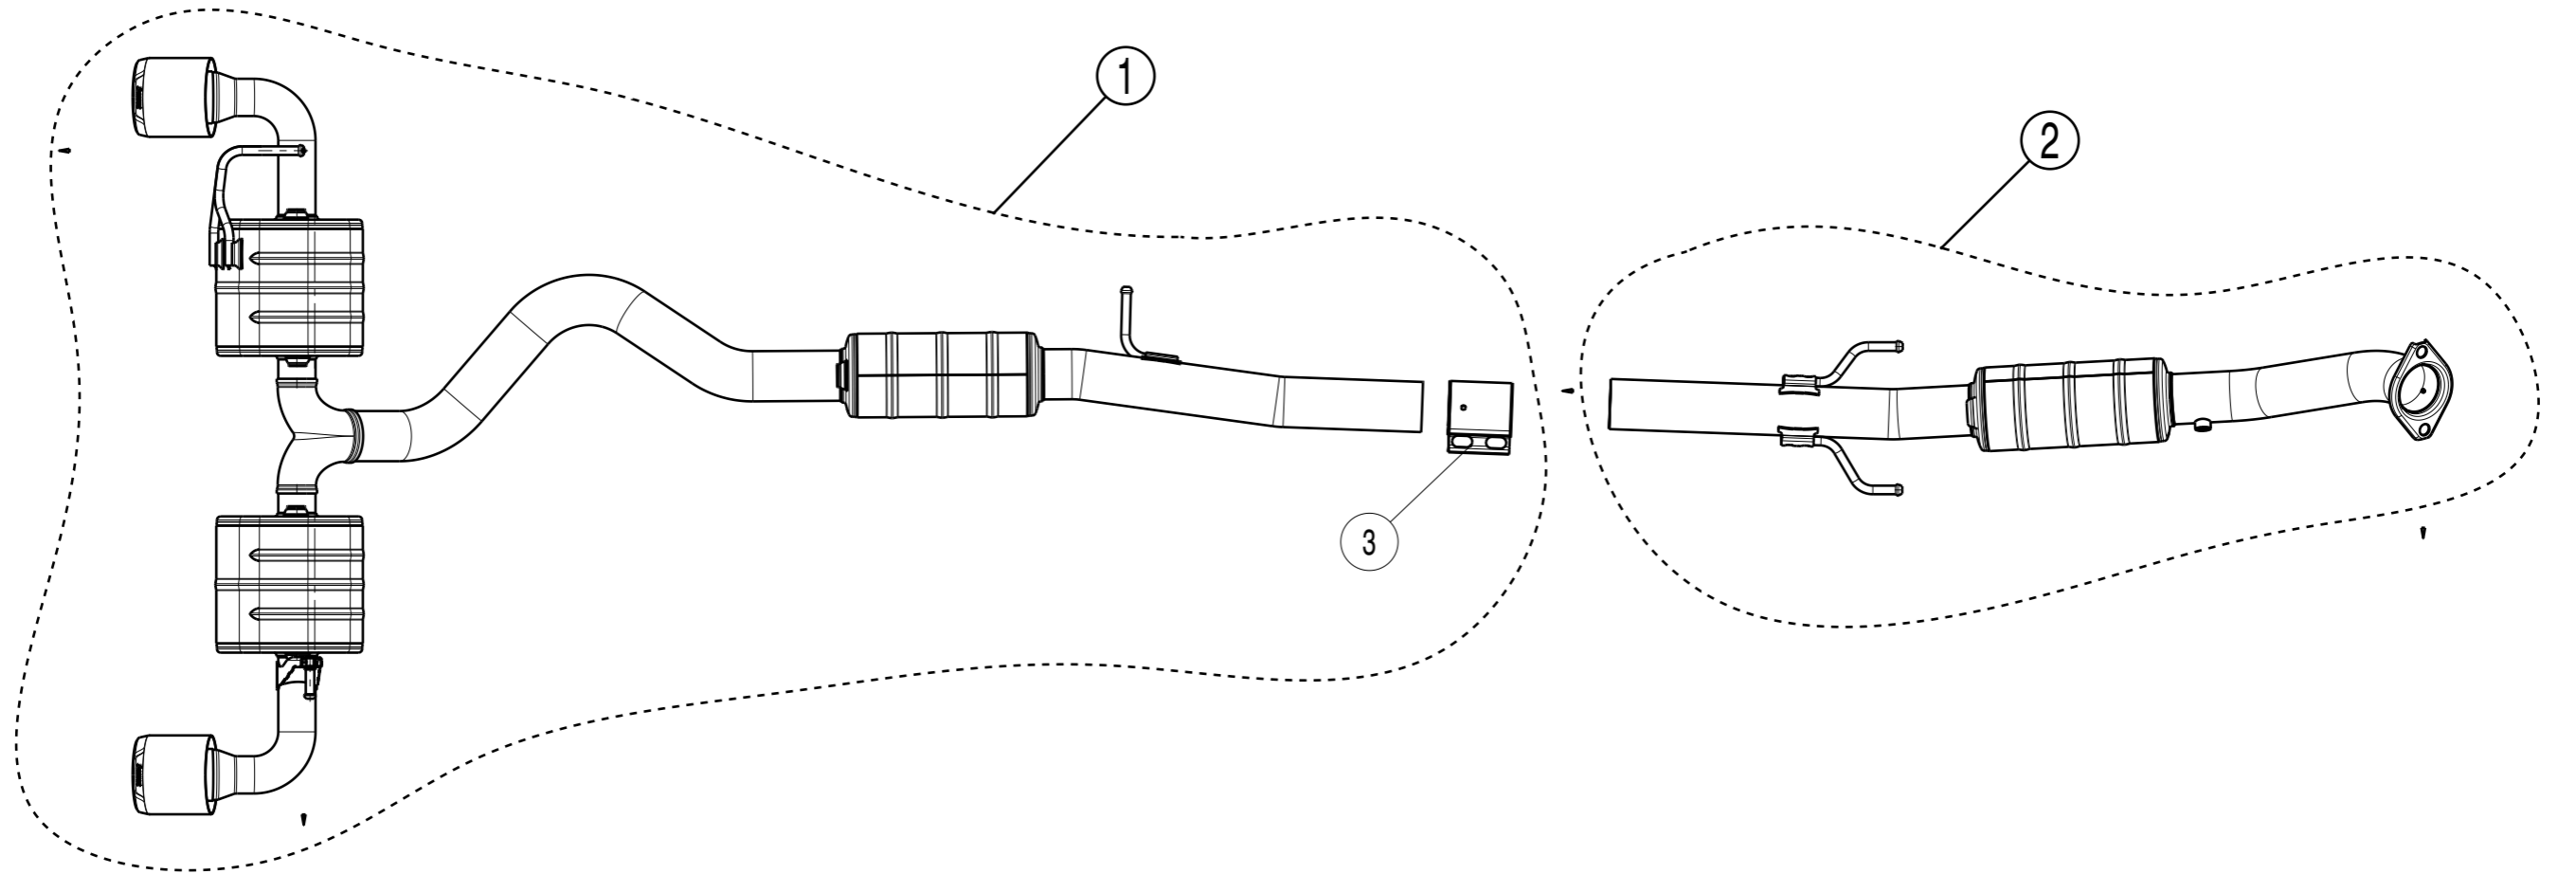

TOYOTA YARIS GR-FOUR (XP210)

STOCK

SLIP ON

No.	SalesCode	Description	Qty.
1	S-TY/T/2	slip on system	1
2	E-TY/SS/3	evolution Link pipe set	1
3	P-R75	clamp SS	1