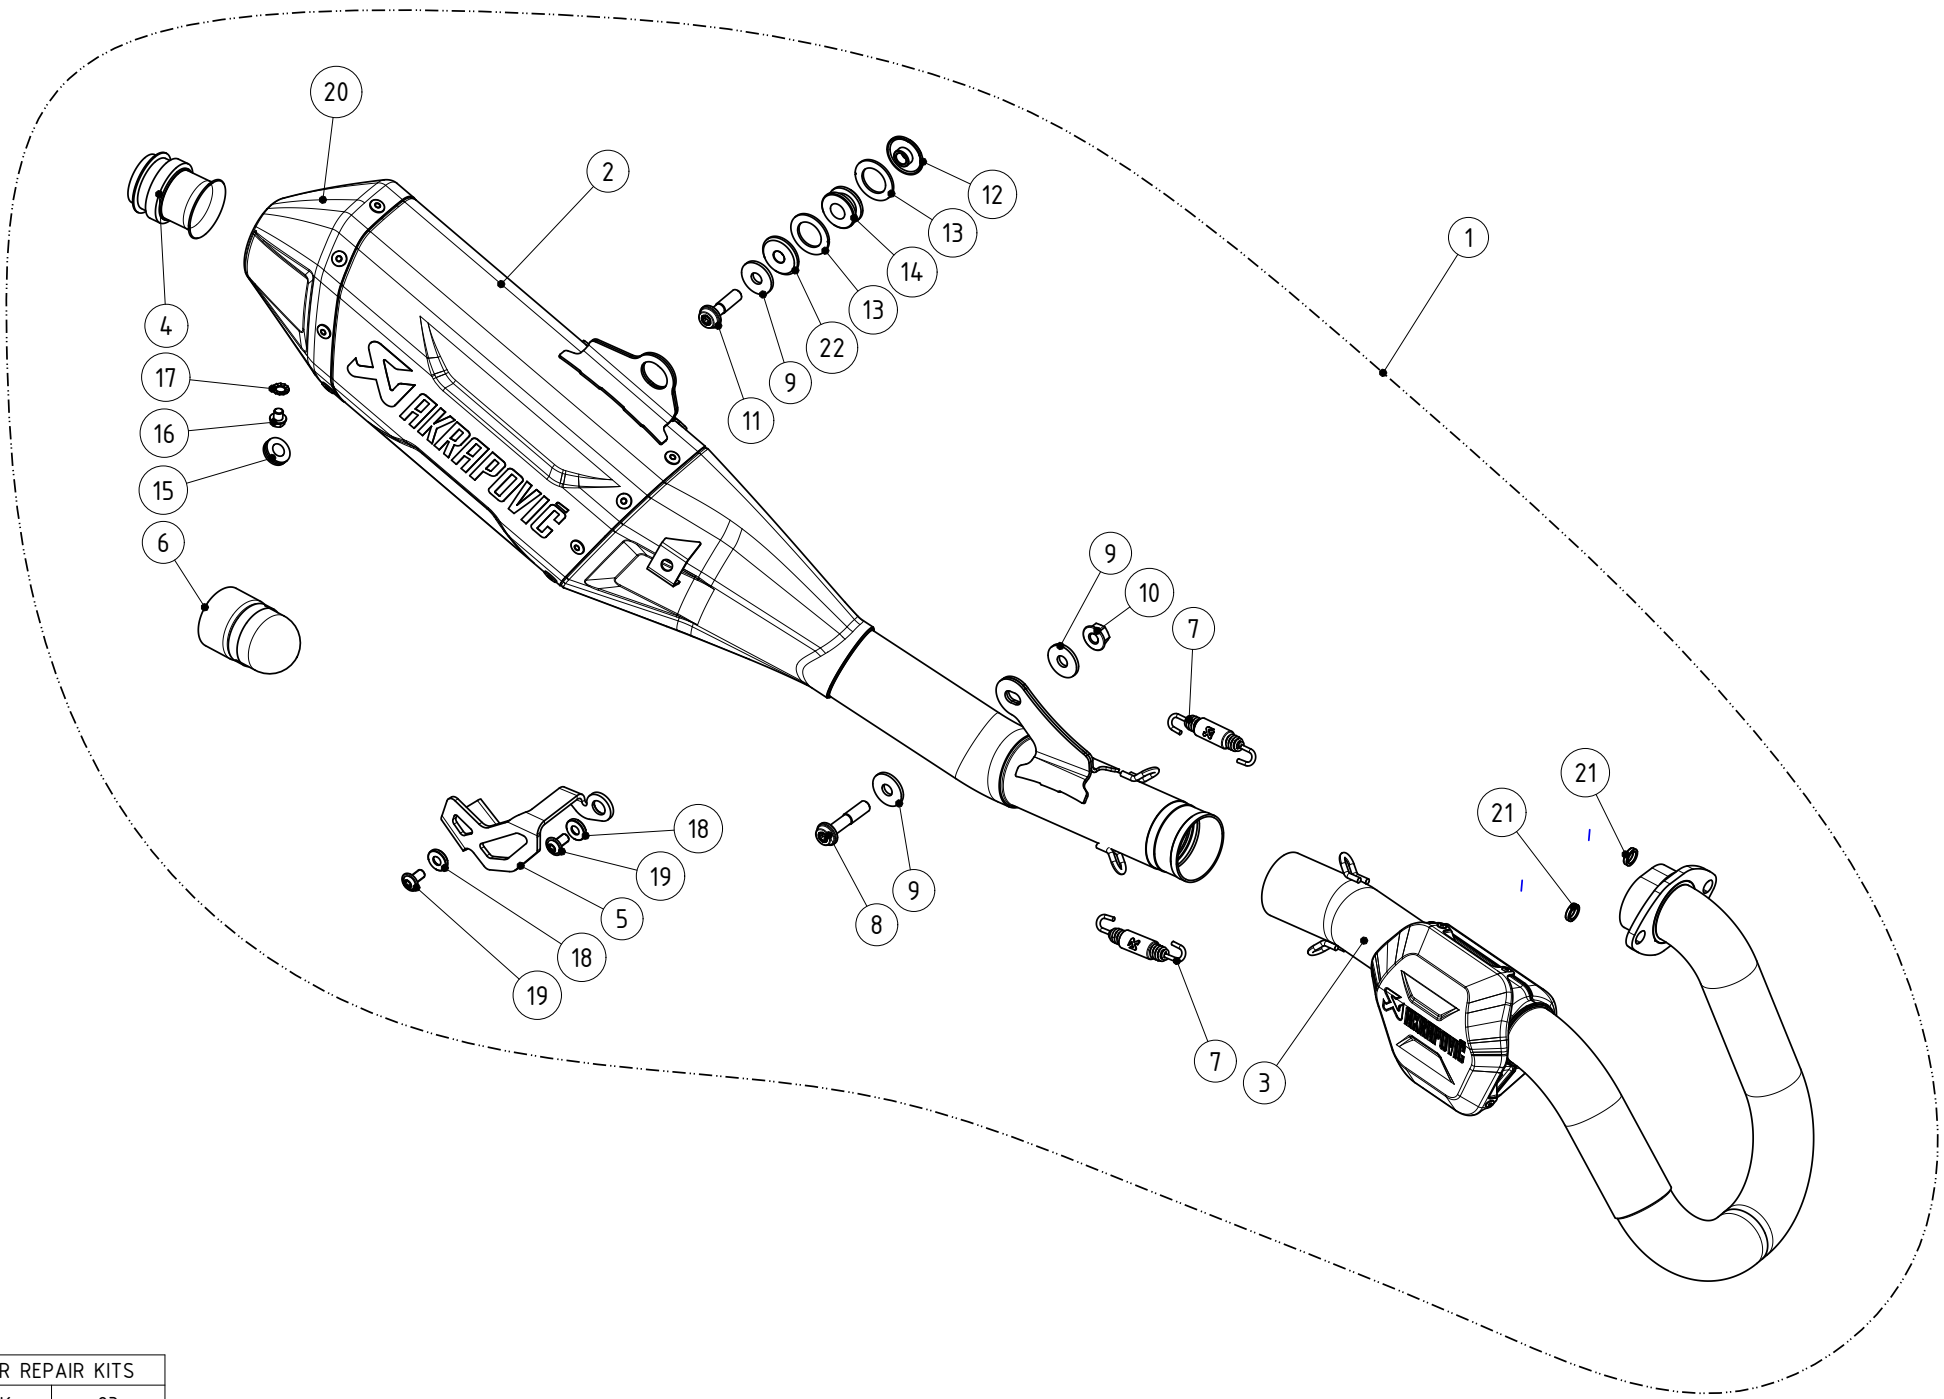

KAWASAKI KX450

STOCK

EVOLUTION

MUFFLER REPAIR KITS	
REPACK	23
SLEEVE	24

No.	SalesCode	Description	Qty.
1	S-K4MET9-FDHLTA	evolution system	1
2	M-FDHL00506T	muffler	1
3	H-K4ME12	header TI	1
4	V-TUV078	noise insert	1
5	P-X334	muffler bracket (AL)	1
6	P-SA002	spark arrester SS	1
7	P-S2/1	spring	2
8	P-FB156	screw FE	1
9	P-DR4	washer SS	3
10	P-FN12	nut	1
11	P-FB167	bolt	1
12	P-DR62	spacer bushe AL	1
13	P-DR63	washer TI	2
14	P-GUV013	rubber insert	1
15	P-GUV004	rubber insert	1
16	P-FB56	bolt	1
17	P-DR18	washer SS	1
18	P-DR208	bush AL	2
19	P-FB152	bolt	2
20	V-EC438	end cap	1
21	P-DR210	spacer bushe SS	2
22	P-DR54	spacer bushe AL	1
23	P-RPCK356	muffler repack kit	1
24	P-RKS790FDHL277	muffler sleeve	1