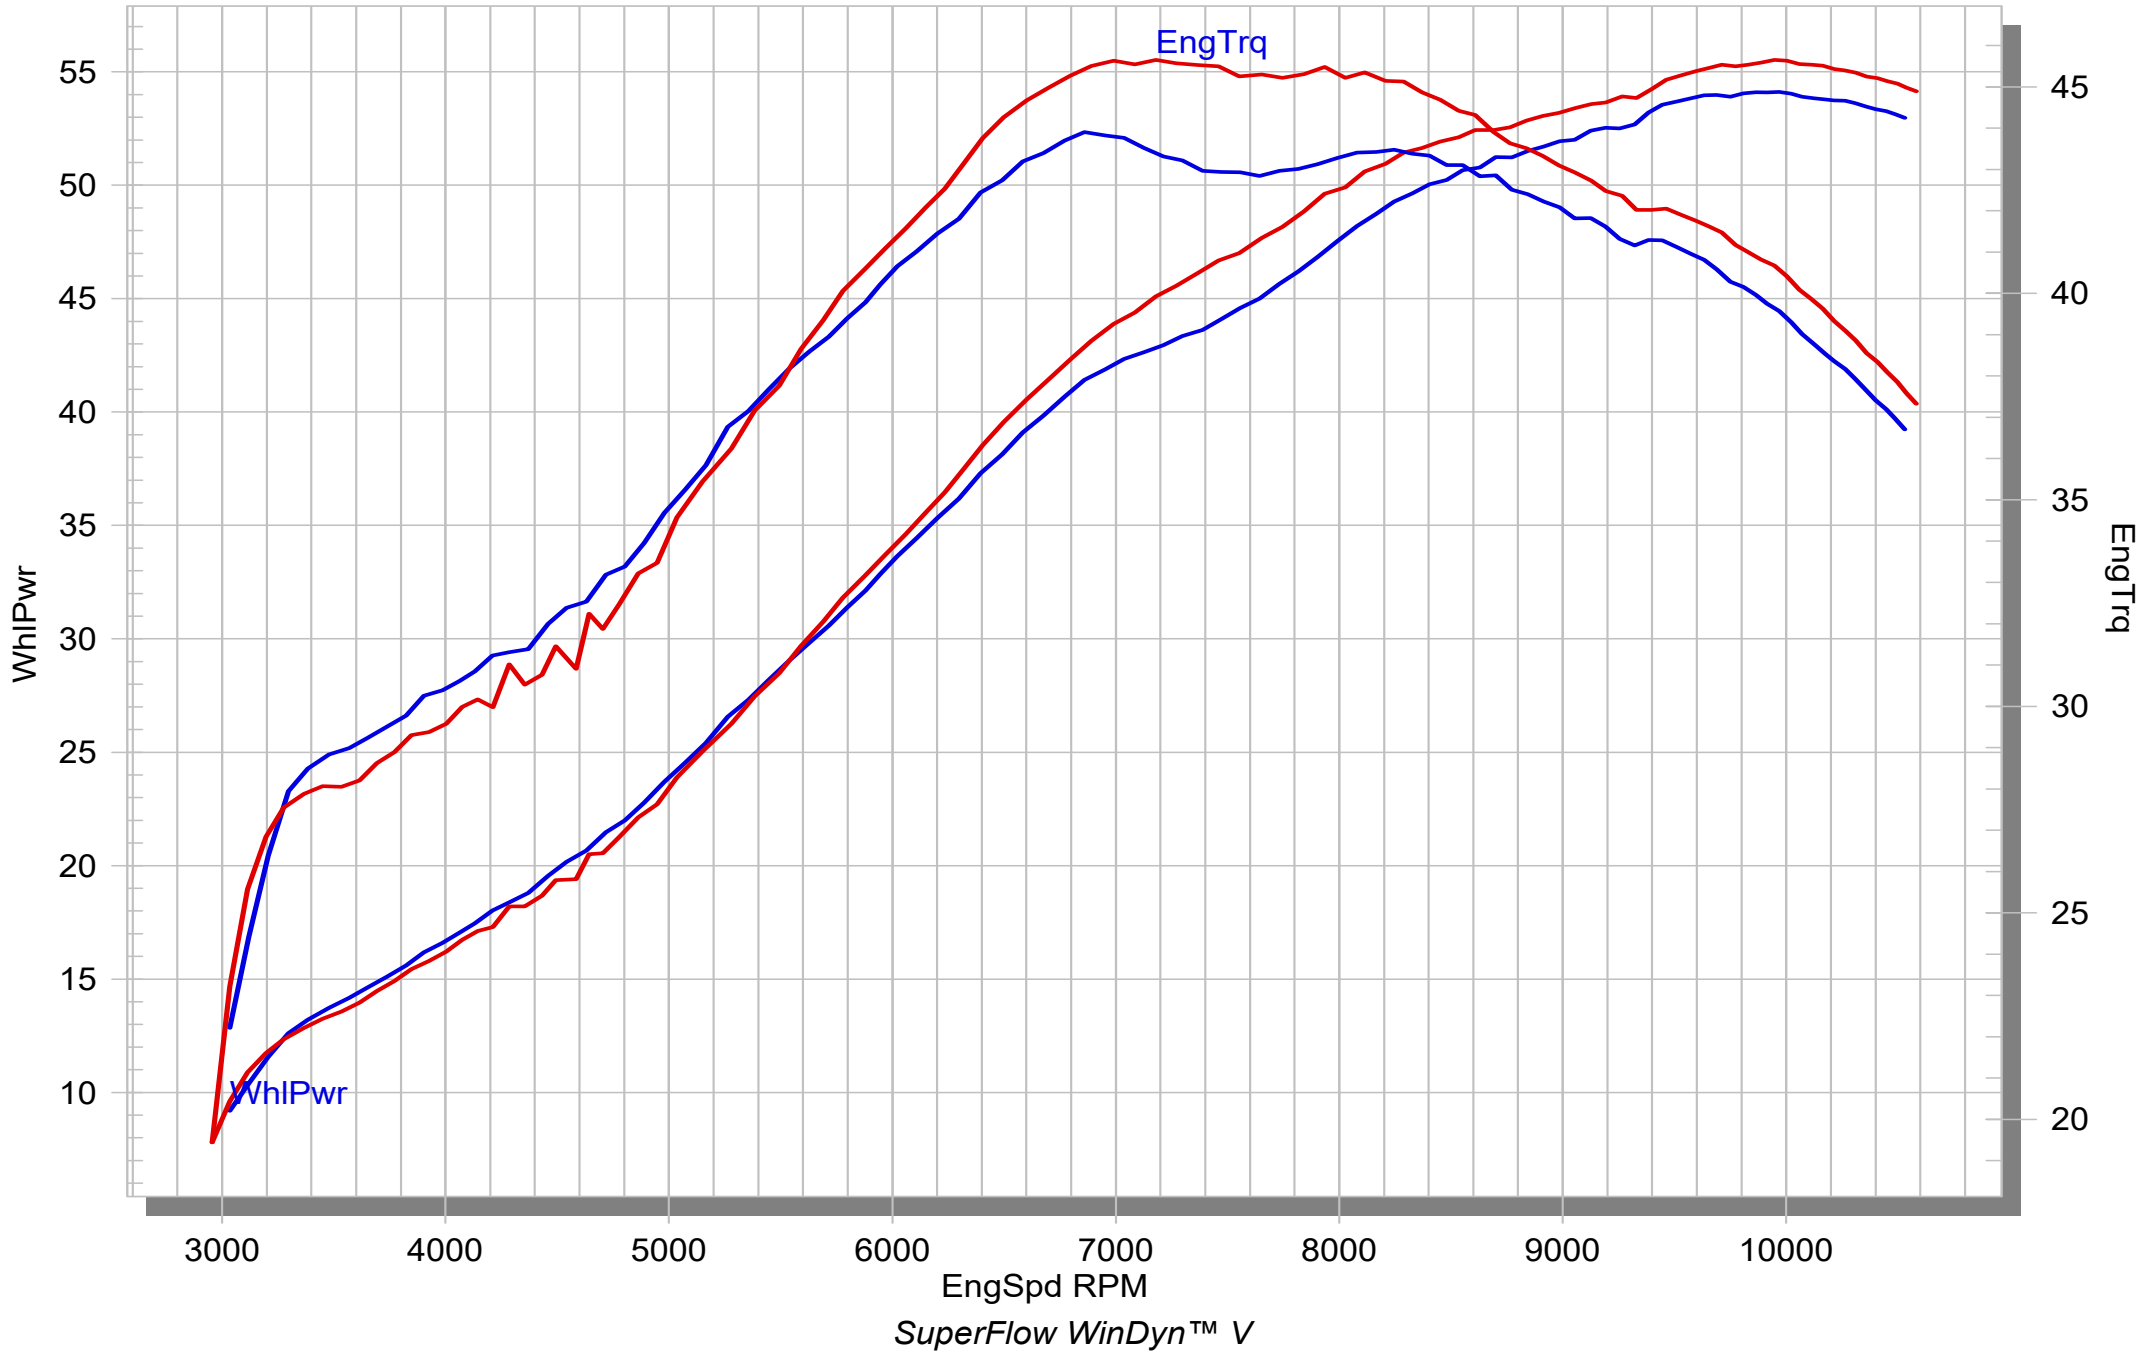

KAWASAKI KX450

STOCK

EVOLUTION

MUFFLER REPAIR KITS	
REPACK	23
SLEEVE	24

No.	SalesCode	Description	Qty.
1	S-K4MET9-FDHLTA	evolution system	1
2	M-FDHL00506T	muffler	1
3	H-K4ME12	header TI	1
4	V-TUV078	noise insert	1
5	P-X334	muffler bracket (AL)	1
6	P-SA002	spark arrester SS	1
7	P-S2/1	spring	2
8	P-FB156	screw FE	1
9	P-DR4	washer SS	3
10	P-FN12	nut	1
11	P-FB167	bolt	1
12	P-DR62	spacer bushe AL	1
13	P-DR63	washer TI	2
14	P-GUV013	rubber insert	1
15	P-GUV004	rubber insert	1
16	P-FB56	bolt	1
17	P-DR18	washer SS	1
18	P-DR208	bush AL	2
19	P-FB152	bolt	2
20	V-EC438	end cap	1
21	P-DR210	spacer bushe SS	2
22	P-DR54	spacer bushe AL	1
23	P-RPCK356	muffler repack kit	1
24	P-RKS790FDHL277	muffler sleeve	1