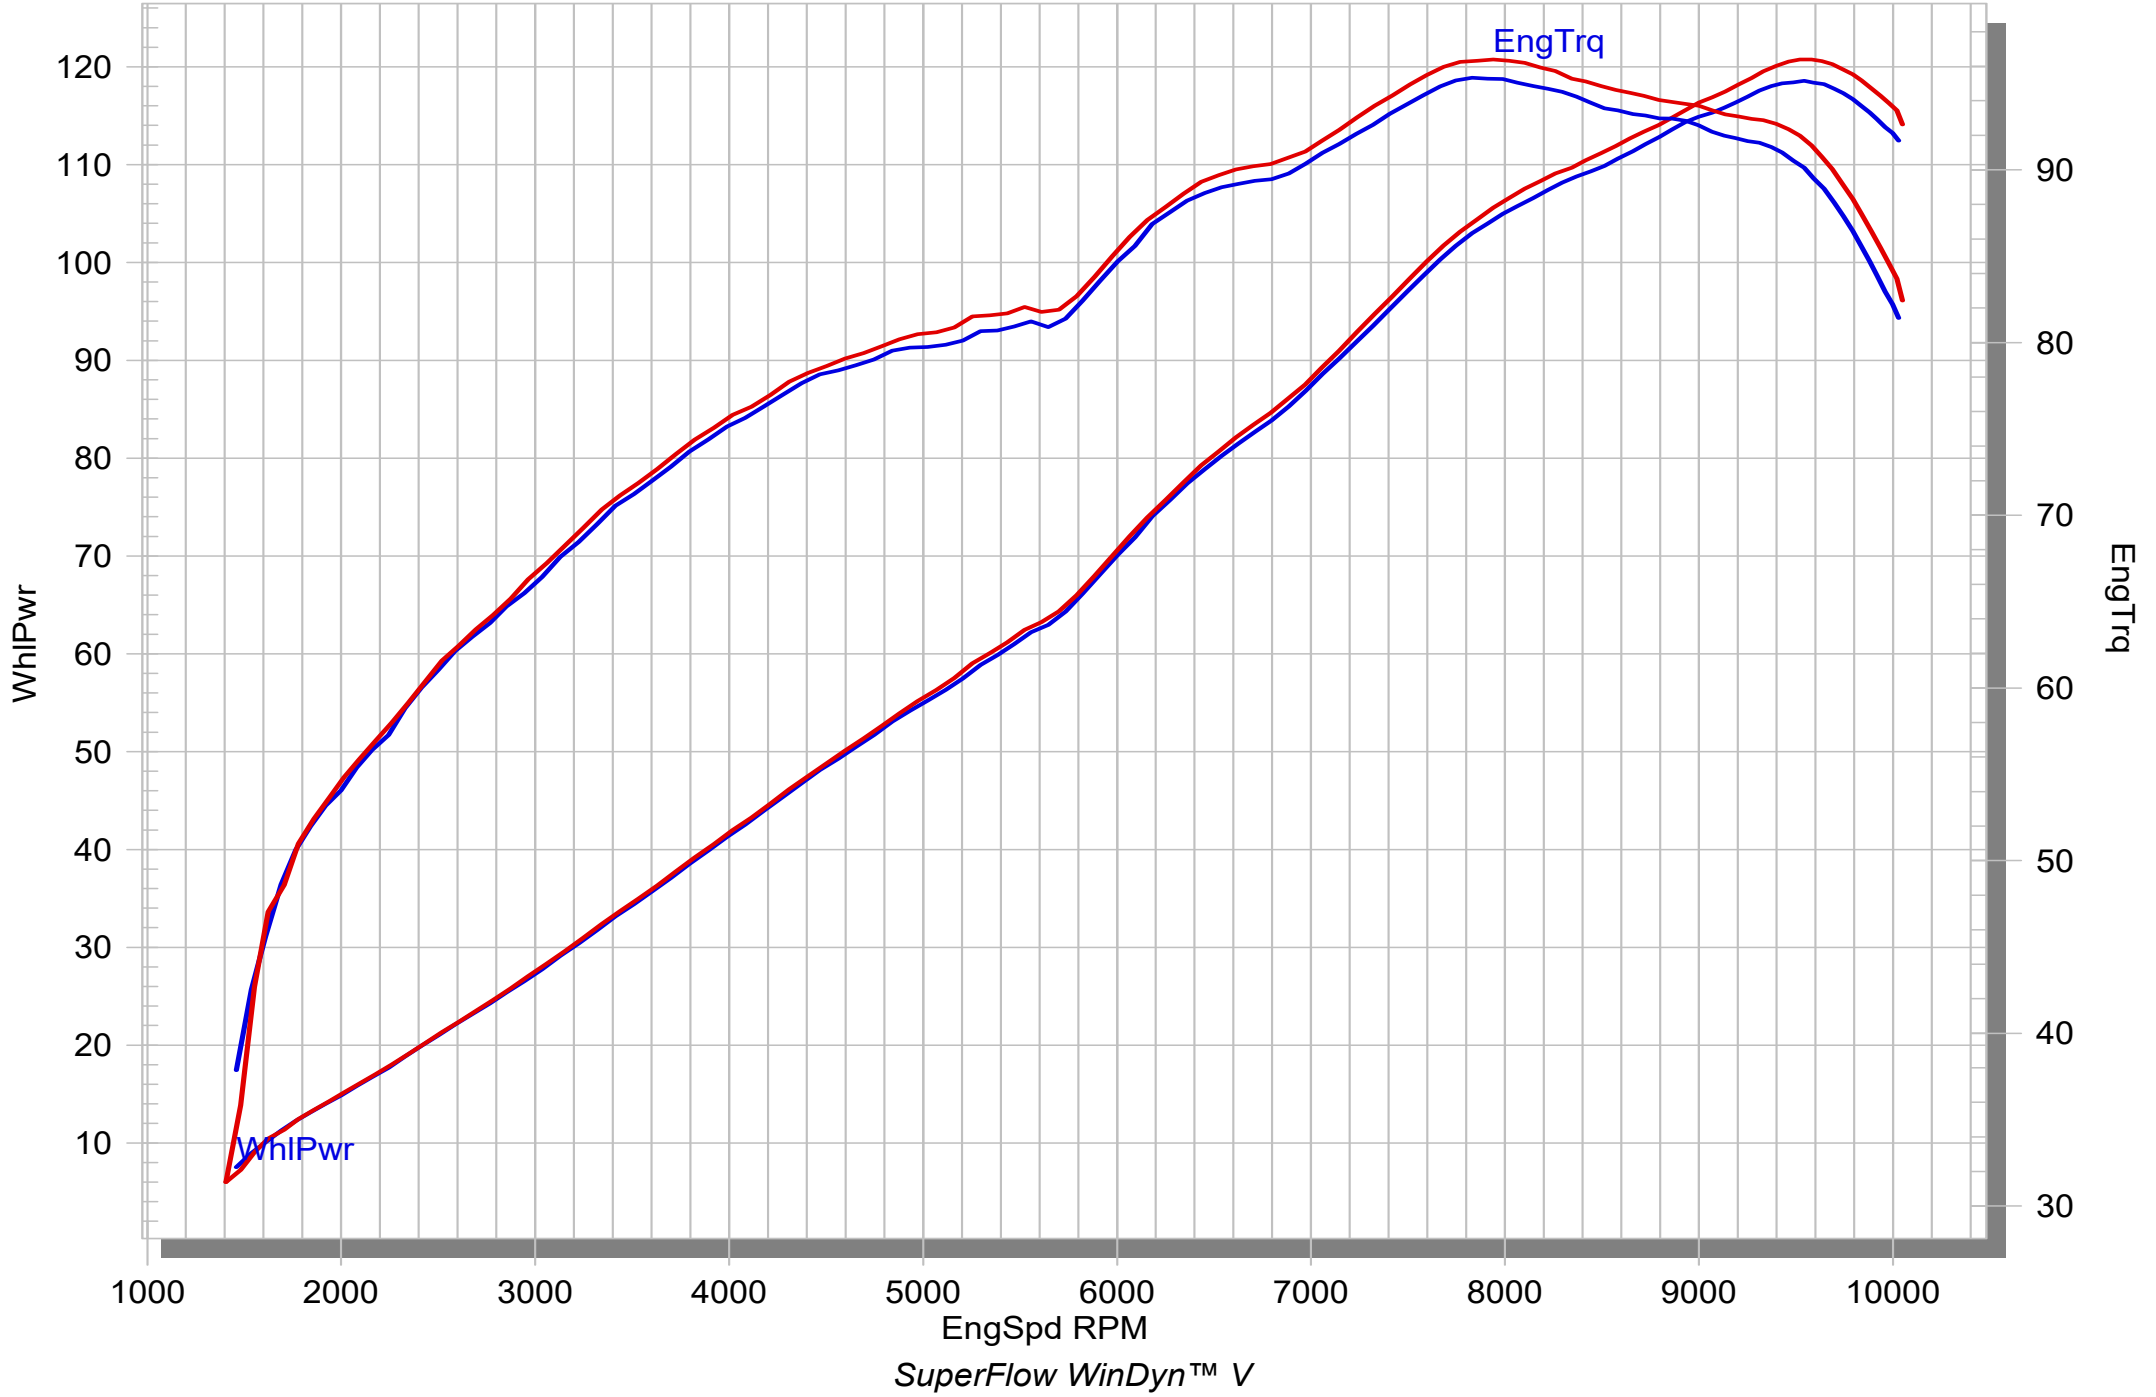

KAWASAKI Z900

STOCK

SLIP-ON EC-ECE

MUFFLER REPAIR KITS	
REPACK	16
SLEEVE	17

No.	SalesCode	Description	Qty.
1	S-K9SO11-HZC	slip on system	1
2	M-HZ07802C	muffler	1
3	P-MCCZ40X	muffler clamp CA	1
4	V-EC348	end cap	1
5	P-BR6	rivet	10
6	P-BR4	rivet	2
7	P-TT19	belt TI for CA sleeve	2
8	P-HST6AL	sticker	1
9	P-FB174	bolt	1
10	P-DR64	washer SS	2
11	P-FN15	nut	1
12	P-S2/1	spring	1
13	P-G56	graphite gasket	1
14	P-R114	clamp SS	1
15	P-R226	clamp SS	1
16	P-RPCK372	muffler repack kit	1
17	P-RKS513Z250	muffler sleeve kit	1
18	V-TUV303	insert SS	1