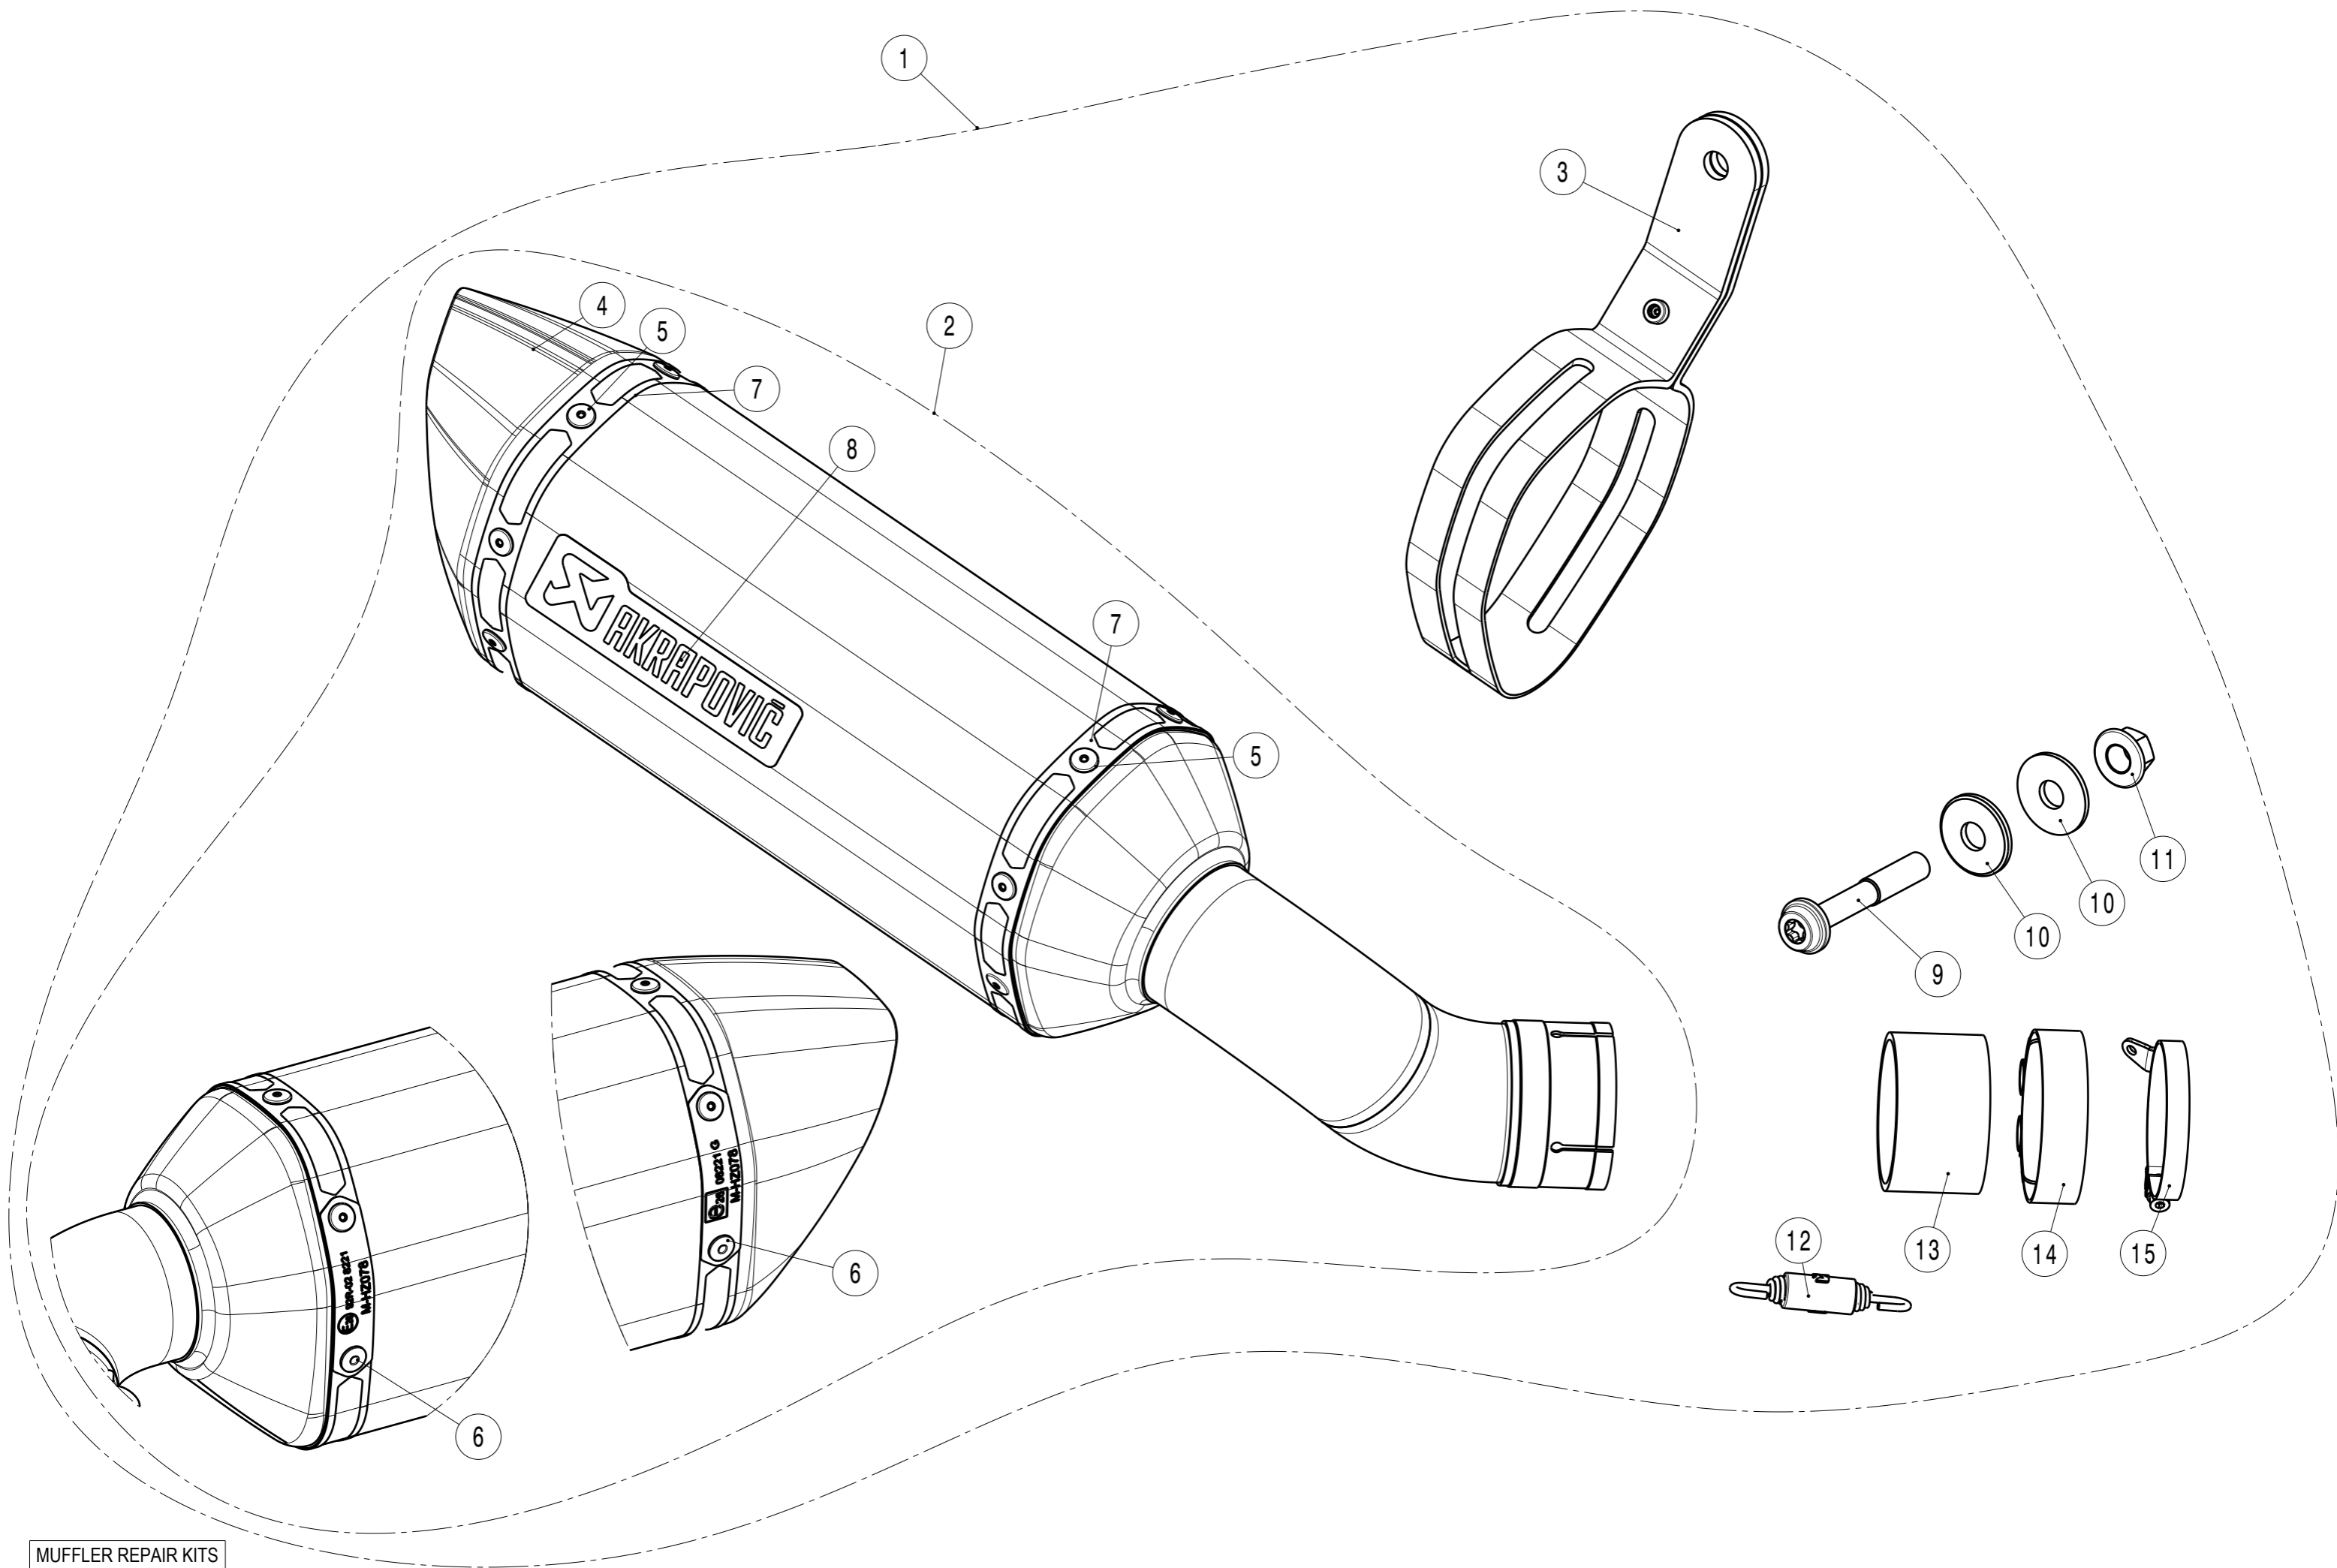

KAWASAKI Z900

STOCK

SLIP-ON EC-ECE

MUFFLER REPAIR KITS	
REPACK	16
SLEEVE	17

No.	SalesCode	Description	Qty.
1	S-K9SO11-HZC	slip on system	1
2	M-HZ07802C	muffler	1
3	P-MCCZ40X	muffler clamp CA	1
4	V-EC348	end cap	1
5	P-BR6	rivet	10
6	P-BR4	rivet	2
7	P-TT19	belt TI for CA sleeve	2
8	P-HST6AL	sticker	1
9	P-FB174	bolt	1
10	P-DR64	washer SS	2
11	P-FN15	nut	1
12	P-S2/1	spring	1
13	P-G56	graphite gasket	1
14	P-R114	clamp SS	1
15	P-R226	clamp SS	1
16	P-RPCK372	muffler repack kit	1
17	P-RKS513Z250	muffler sleeve kit	1
18	V-TUV303	insert SS	1