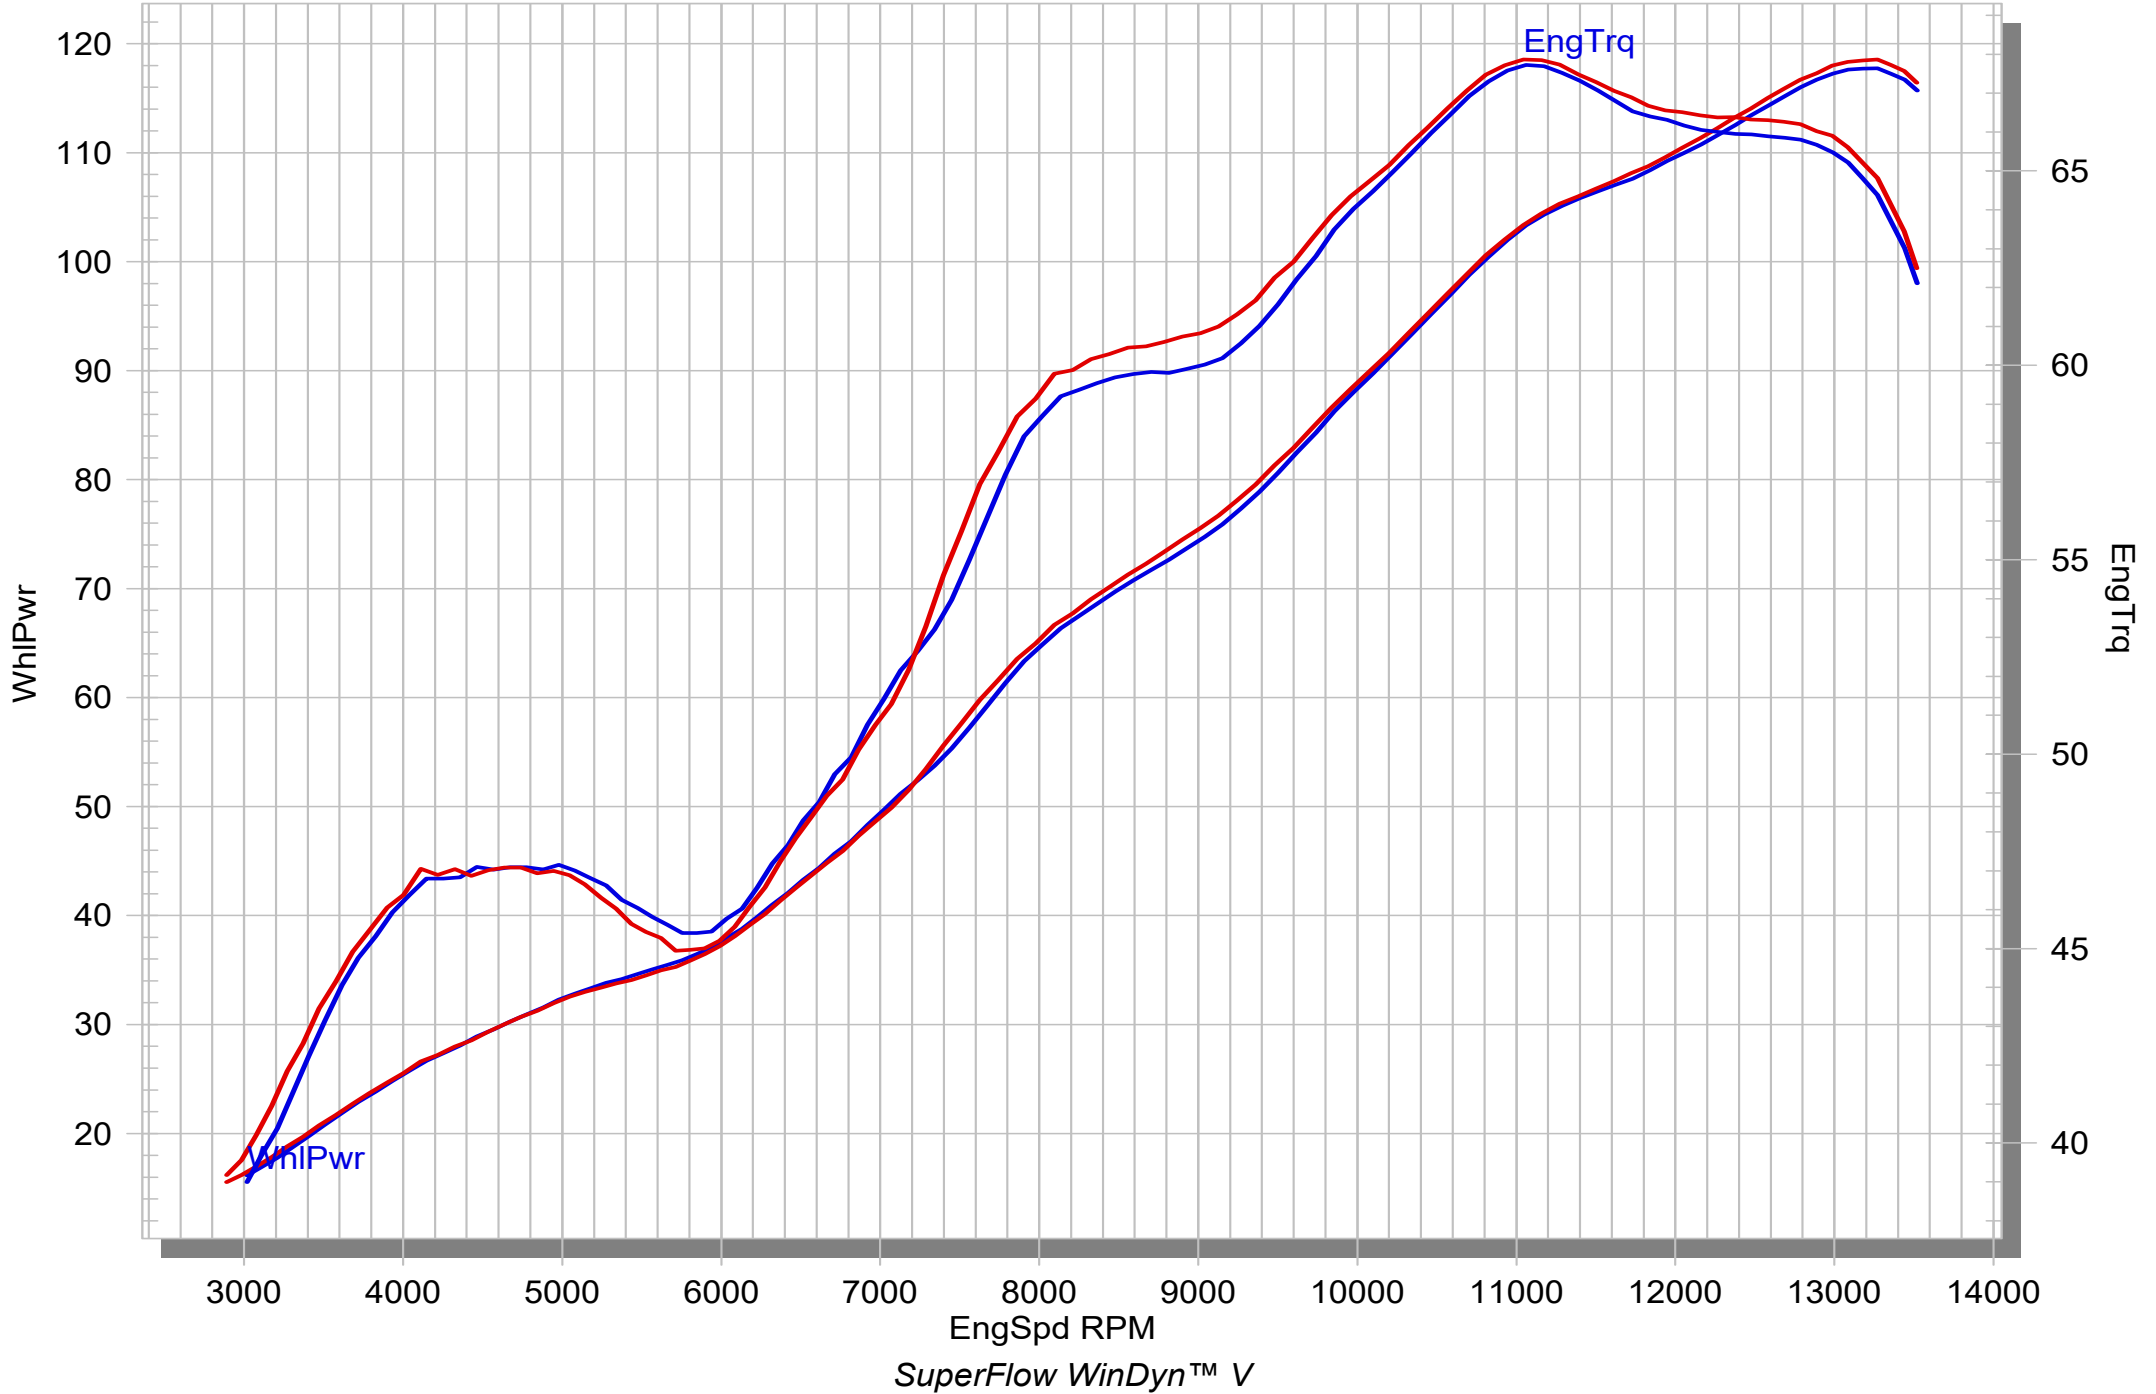

KAWASAKI NINJA ZX-6R 636

STOCK

SLIP-ON EC-ECE

MUFFLER REPAIR KITS	
REPACK	18
SLEEVE	19

No.	SalesCode	Description	Qty.
1	S-K6SO7-HZC/3	slip on system	1
2	M-HZ06905C/1	\$muffler	1
3	V-EC70	end cap	1
4	P-VST1AL	sticker	1
5	P-TT19	belt TI for CA sleeve	2
6	P-MCCZ3	muffler clamp CA	1
7	P-FB148	bolt	1
8	P-DR4	washer SS	2
9	P-FN4	nut	1
10	P-HSK14R2	heat shield CA	1
11	P-DRH1/BAR316	heat resistant washer	2
12	P-DRH4/BAR316	heat resistant washer	2
13	P-FB105	bolt	2
14	P-G32	graphite gasket	1
15	P-R34L	clamp SS	1
16	P-S2	spring	1
17	P-KAT-102	catalytic converter	1
18	P-RPCK39	muffler repack kit	1
19	P-RKS459Z300	muffler sleeve kit	1
20	V-TUV271	insert SS	1