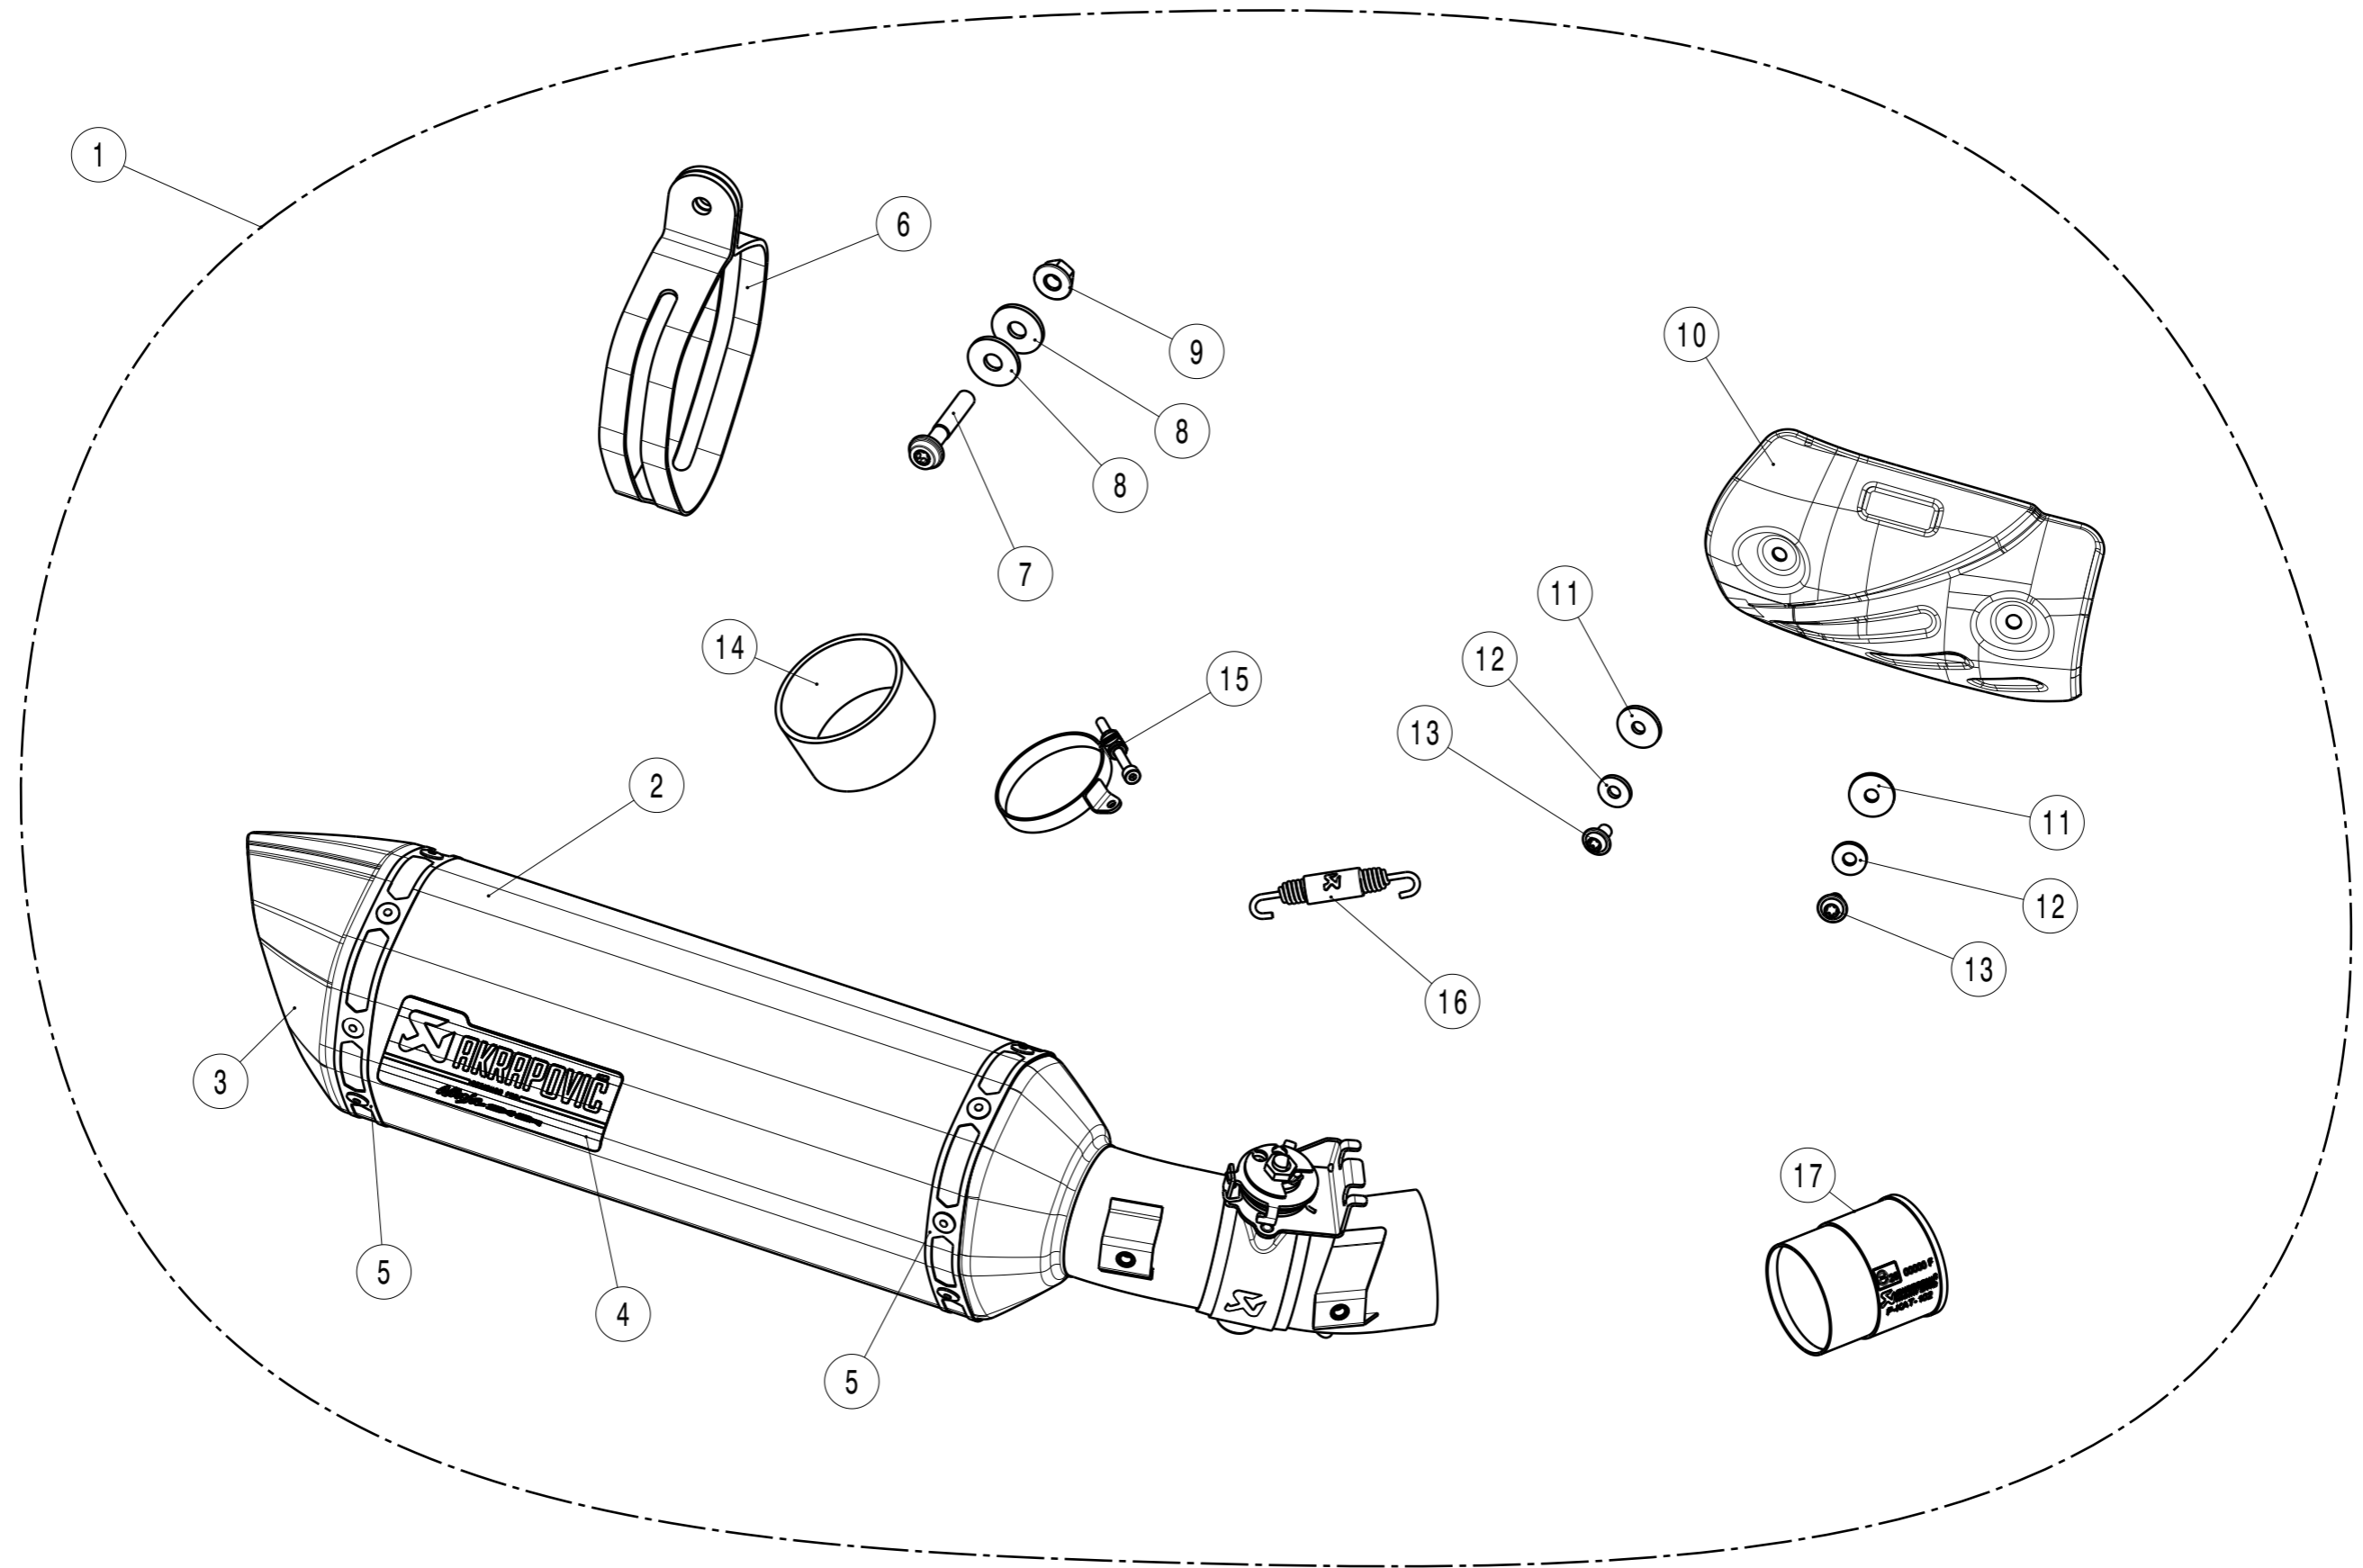

KAWASAKI NINJA ZX-6R 636

STOCK

SLIP-ON EC-ECE

MUFFLER REPAIR KITS	
REPACK	18
SLEEVE	19

No.	SalesCode	Description	Qty.
1	S-K6SO7-HZC/3	slip on system	1
2	M-HZ06905C/1	\$muffler	1
3	V-EC70	end cap	1
4	P-VST1AL	sticker	1
5	P-TT19	belt TI for CA sleeve	2
6	P-MCCZ3	muffler clamp CA	1
7	P-FB148	bolt	1
8	P-DR4	washer SS	2
9	P-FN4	nut	1
10	P-HSK14R2	heat shield CA	1
11	P-DRH1/BAR316	heat resistant washer	2
12	P-DRH4/BAR316	heat resistant washer	2
13	P-FB105	bolt	2
14	P-G32	graphite gasket	1
15	P-R34L	clamp SS	1
16	P-S2	spring	1
17	P-KAT-102	catalytic converter	1
18	P-RPCK39	muffler repack kit	1
19	P-RKS459Z300	muffler sleeve kit	1
20	V-TUV271	insert SS	1