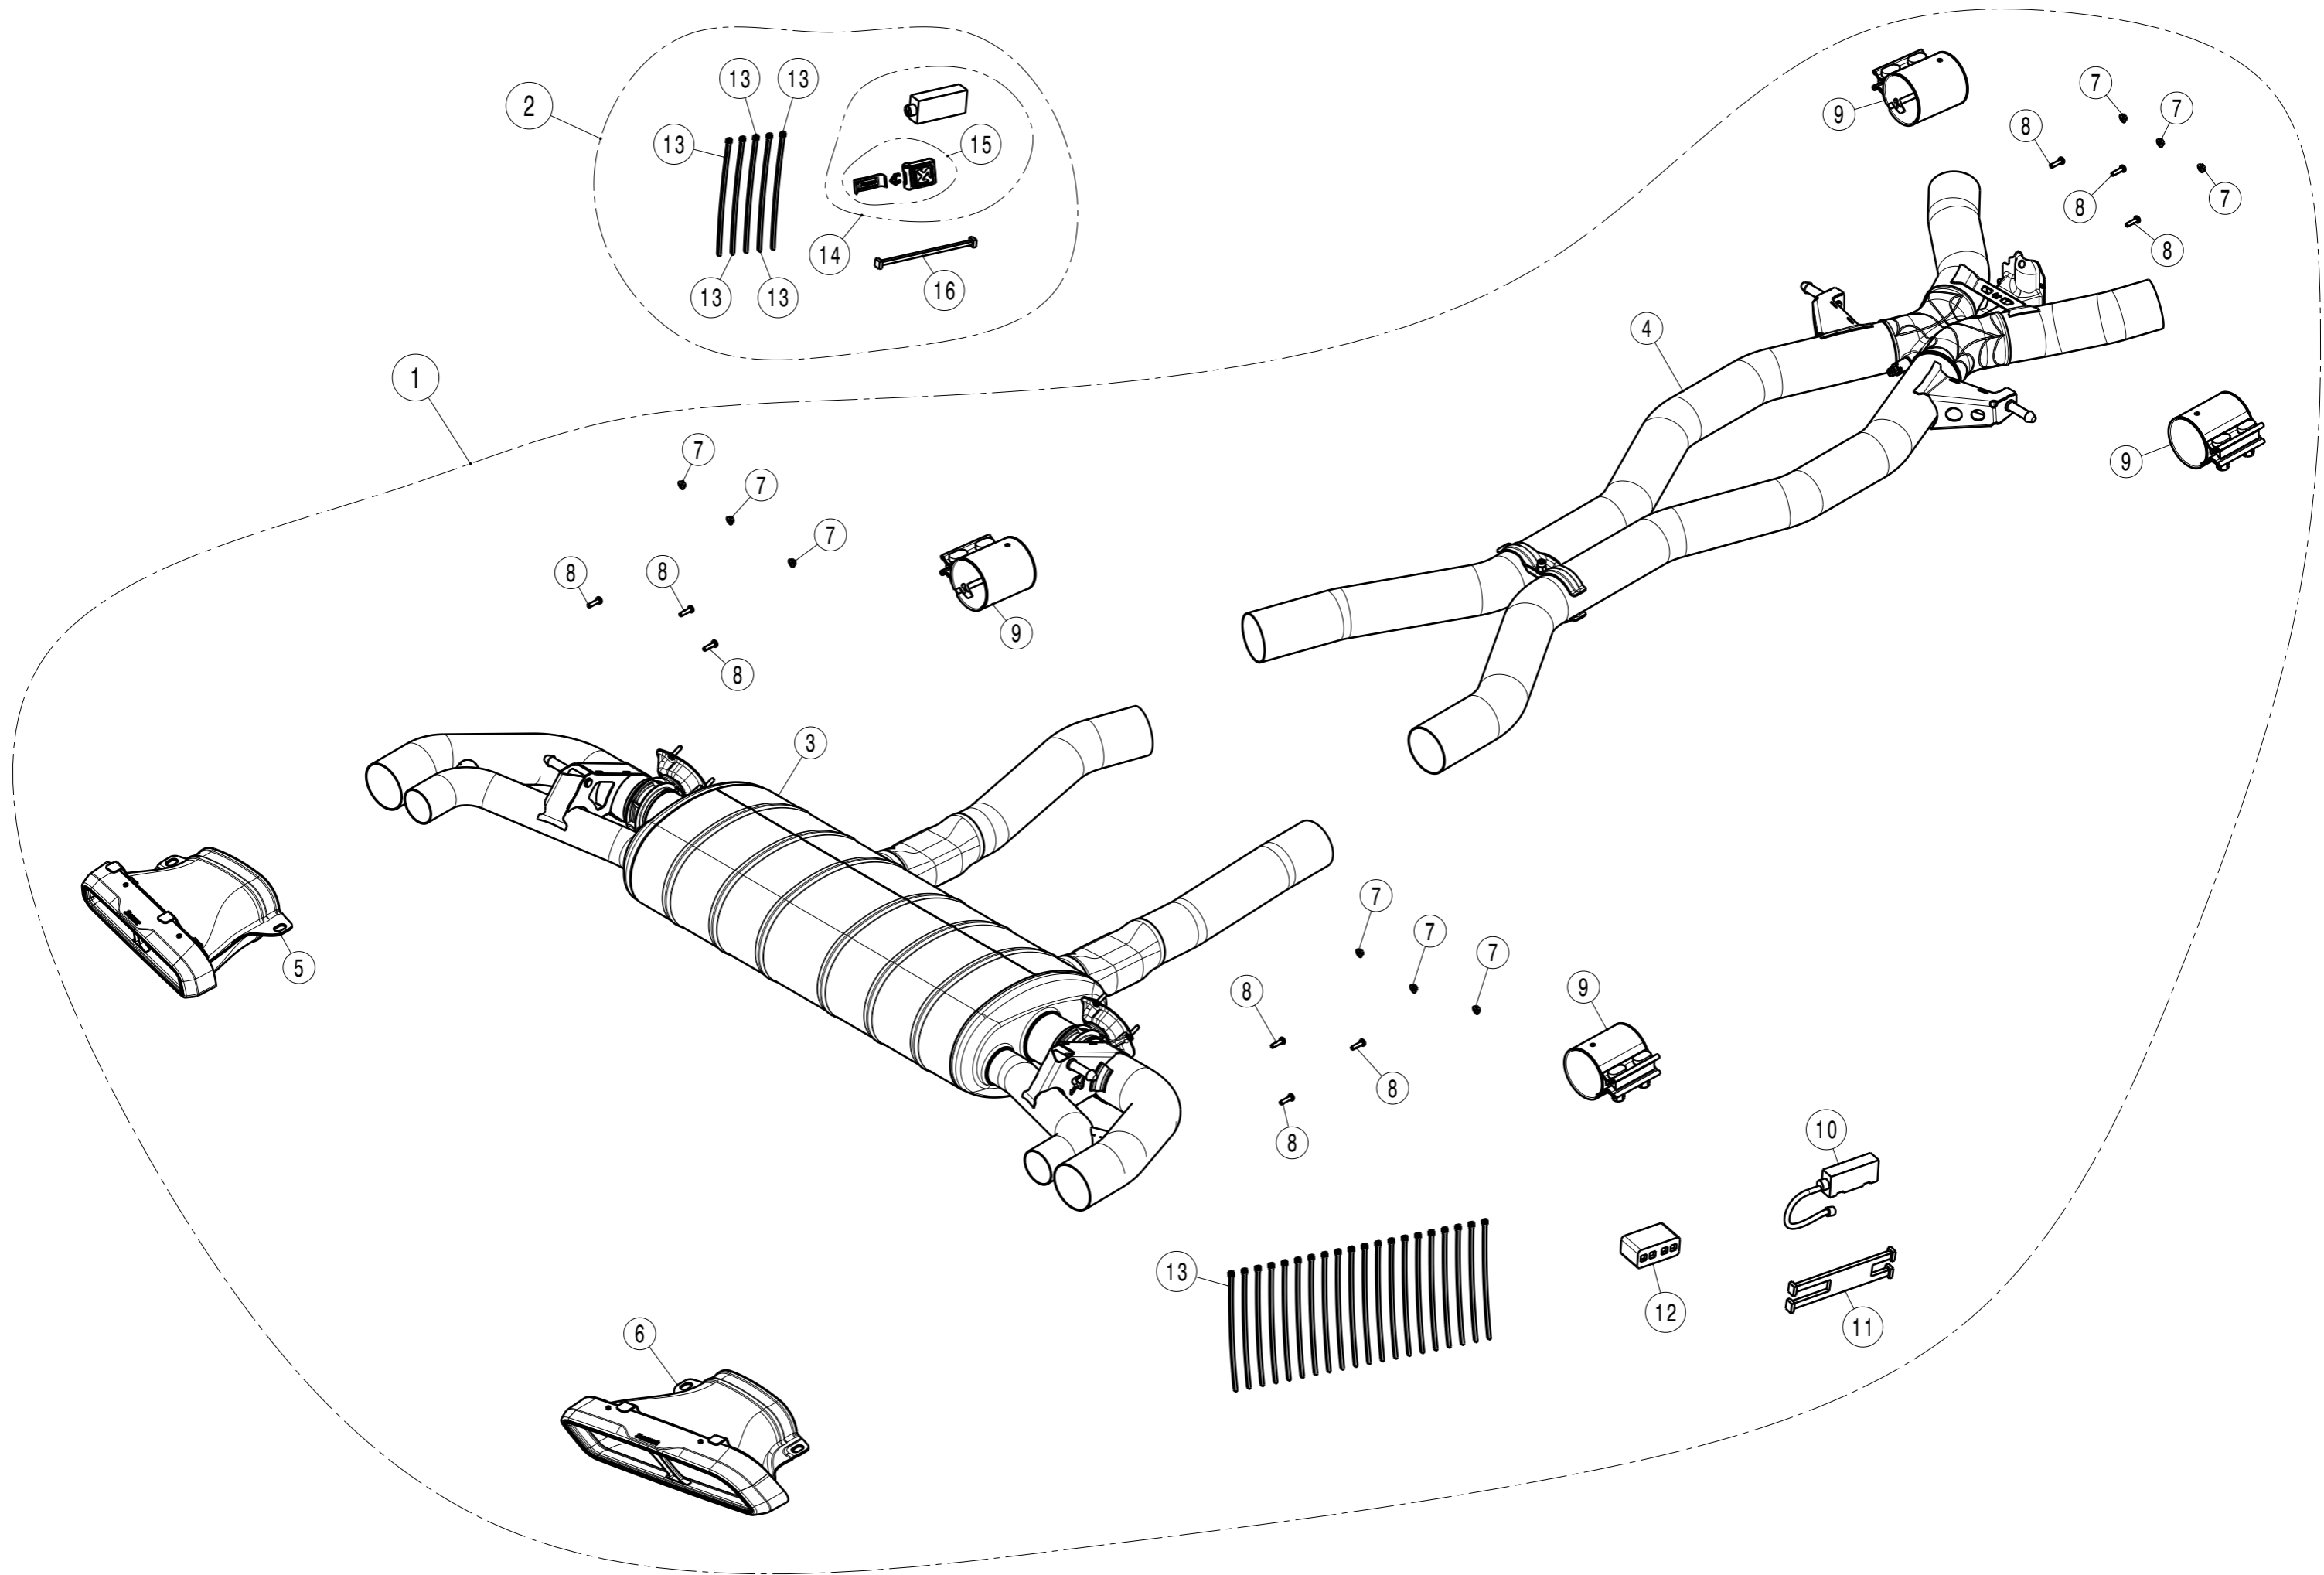

Mercedes-AMG GLE 63 S 4MATIC+

STOCK

EVOLUTION

No.	SalesCode	Description	Qty.
1	S-ME/TI/14H/1	evolution line	1
2	P-HF1411	Sound Kit	1
3	M-ME/T/14H	muffler	1
4	L-ME/T/7	link pipe TI	1
5	TP-CT/70/L	tail pipe CA left	1
6	TP-CT/70/R	tail pipe CA right	1
7	P-FN22	nut SS	9
8	P-FB93	screw SS	9
9	P-R151	clamp SS	4
10	P-HF936	VTS CAN Sniffer	1
11	P-HF1449	cable/wire harness	1
12	P-HF1410	Controller	1
13	P-VEZ2	tie wrap	25
14	P-HF841-A5	Key Fob + Receiver	1
15	P-HF841/2	Key Fob	1
16	P-HF1109	cable/wire harness	1