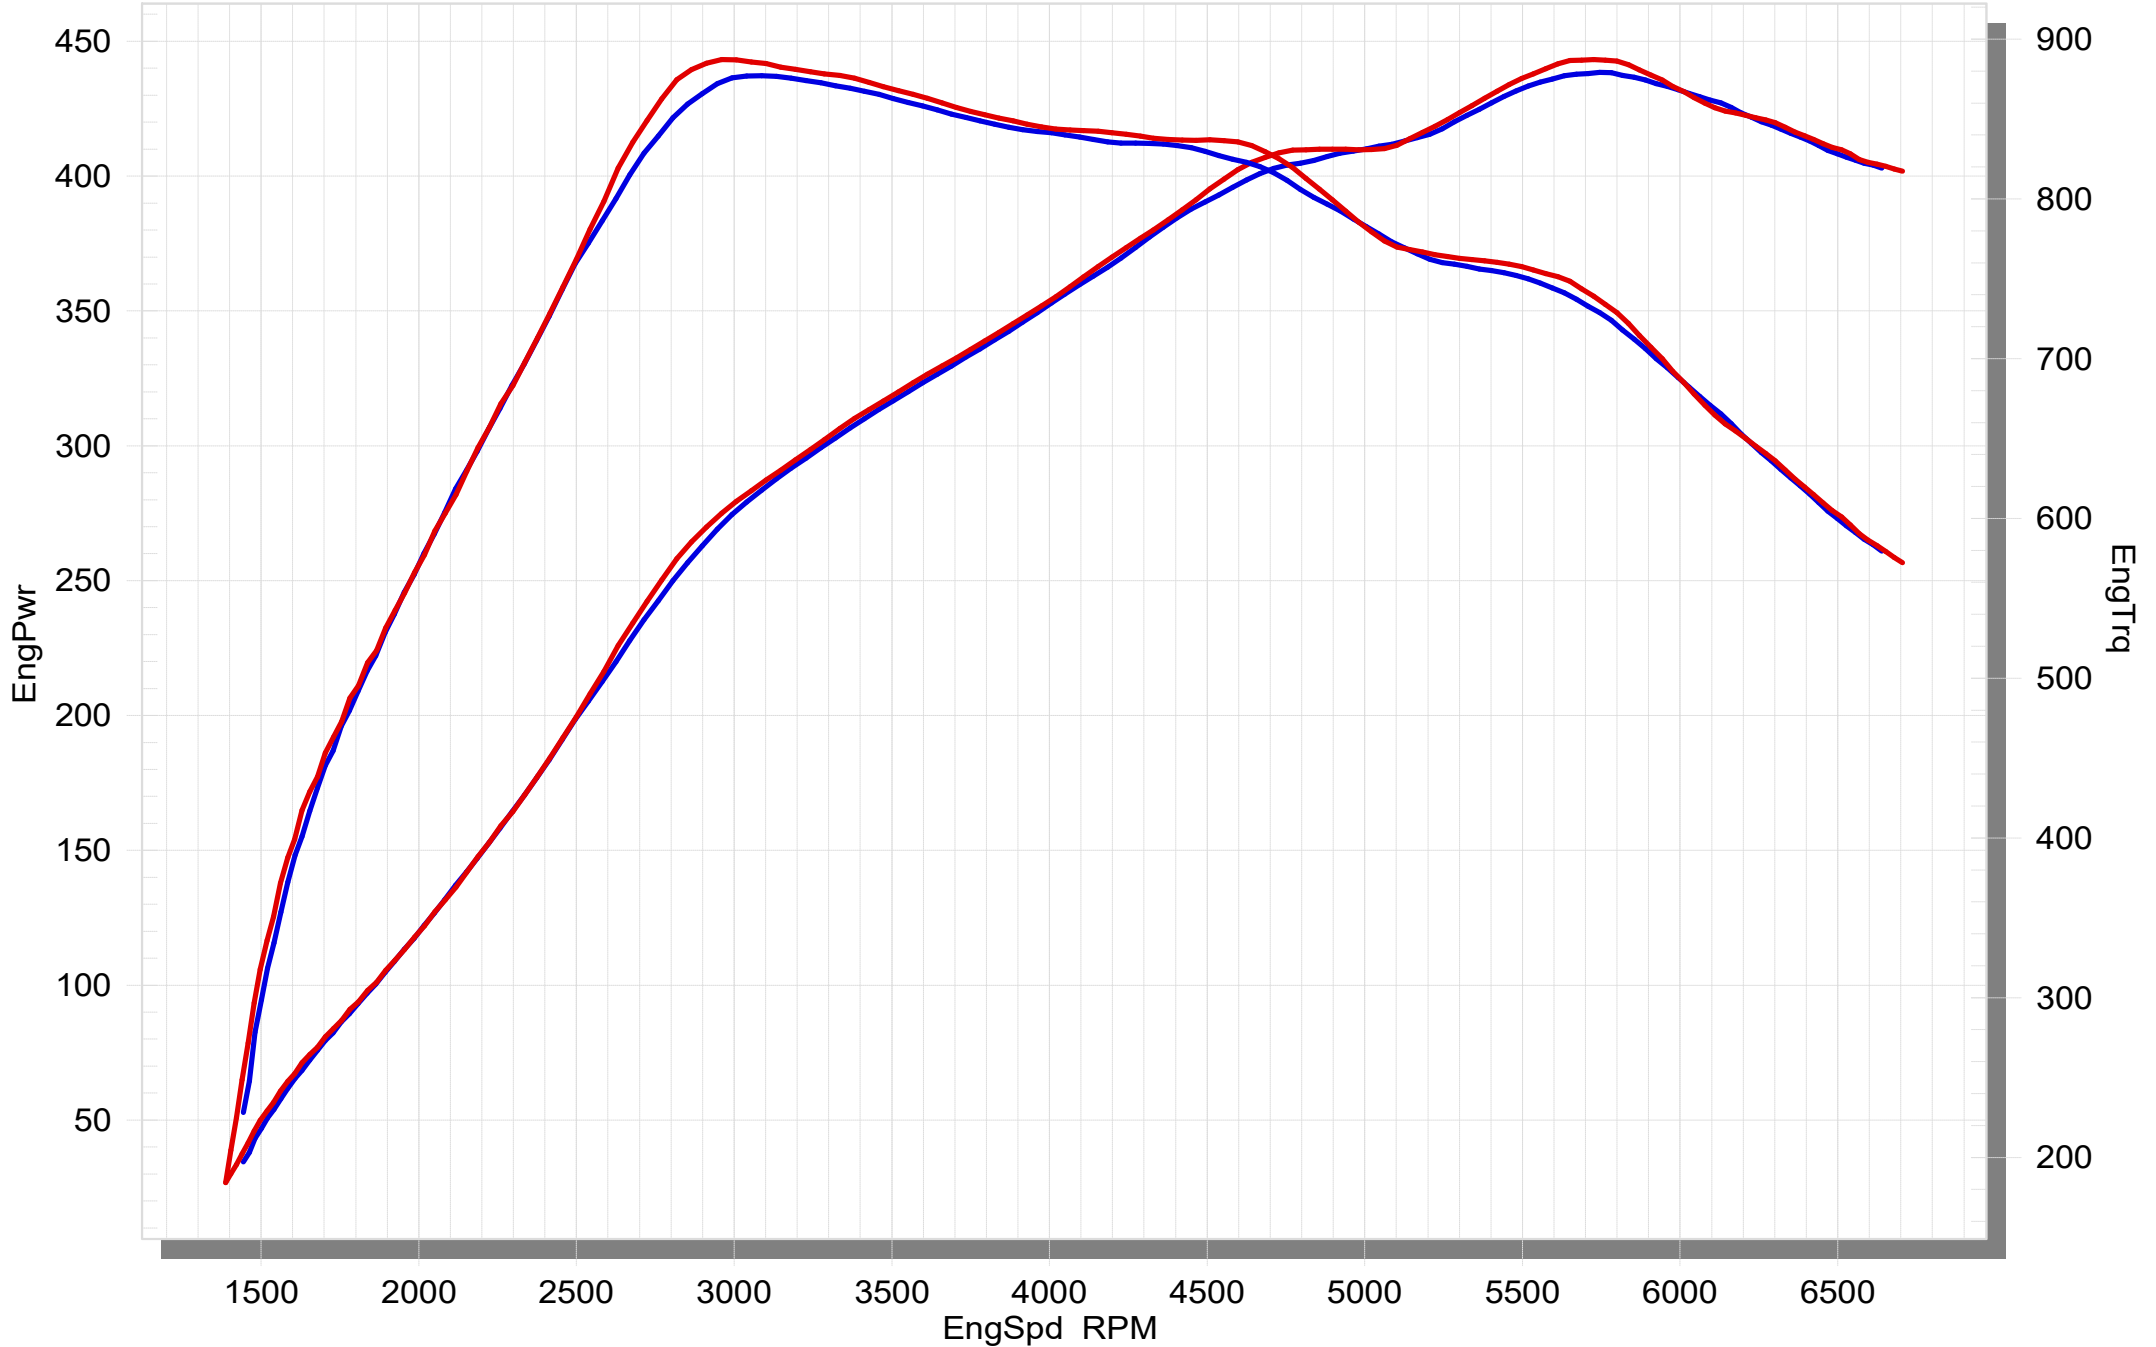

Mercedes-AMG GLE 63 S 4MATIC+

STOCK

EVOLUTION

No.	SalesCode	Description	Qty.
1	S-ME/TI/14H/1	evolution line	1
2	P-HF1411	Sound Kit	1
3	M-ME/T/14H	muffler	1
4	L-ME/T/7	link pipe TI	1
5	TP-CT/70/L	tail pipe CA left	1
6	TP-CT/70/R	tail pipe CA right	1
7	P-FN22	nut SS	9
8	P-FB93	screw SS	9
9	P-R151	clamp SS	4
10	P-HF936	VTS CAN Sniffer	1
11	P-HF1449	cable/wire harness	1
12	P-HF1410	Controller	1
13	P-VEZ2	tie wrap	25
14	P-HF841-A5	Key Fob + Receiver	1
15	P-HF841/2	Key Fob	1
16	P-HF1109	cable/wire harness	1