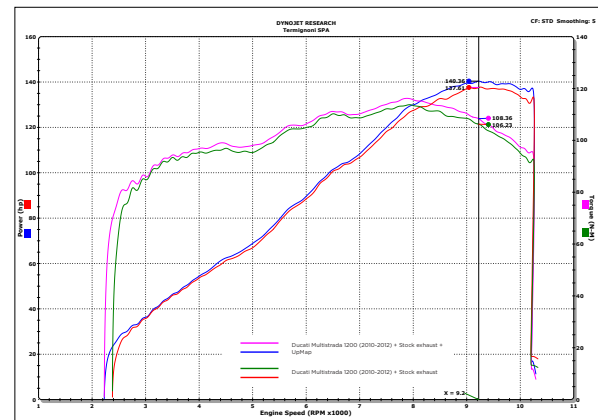

max torque + 2,67 nm at 9.200 rpm

Category: PERFORMANCE

Code: **MTS1200 10 STD_no O2_no EXV**

Standard map for Ducati Mutistrada 1200 (all versions), model year 2010-2012, stock exhaust with O2 sensor and exhaust valve disabled for a better handling.

EXHAUST SYSTEM:

Stock exhaust

ADDITIONAL SPECIFIC:

Dashboard message "MTS 1200"

lambda sensors disabled

exhaust valve disabled

UPMAP PERFORMANCE:

max power + 2,75 hp at 9.200 rpm

max torque + 2,67 nm at 9.200 rpm

RELEASE
28/04/2017

UPMAP T800

for DUCATI MULTISTRADA 1200 all versions
(Model year 2010-2012)

with STOCK EXHAUST

the first MAP choice is included in UpMap T800

Category: PERFORMANCE

lambda sensors disabled

exhaust valve disabled

UPMAP PERFORMANCE:

max power + 2,75 hp at 9.200 rpm

max torque + 2,67 nm at 9.200 rpm

Category: RACING

Code: **MTS1200 10 OEM N**

Best performance Ducati Multistrada 1200 (all versions), model year 2010-2012, with UpMap, stock Slip On and de-cat pipe.