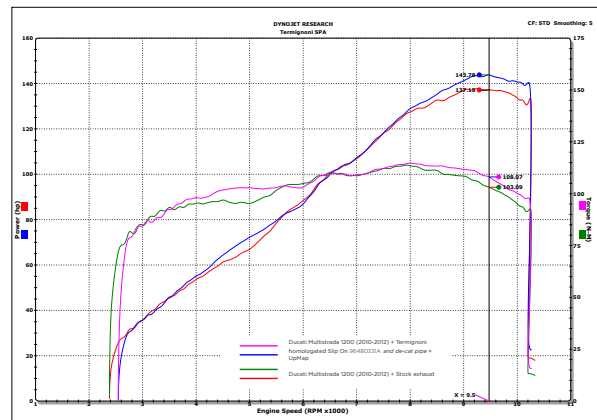

max power + 6,71 hp at 9.200 rpm
max torque + 4,98 nm at 9.200 rpm

RELEASE
28/04/2017

UPMAP T800

for DUCATI MULTISTRADA 1200 all versions
(Model year 2010-2012)

with TERMIGNONI Full racing system

96459510B