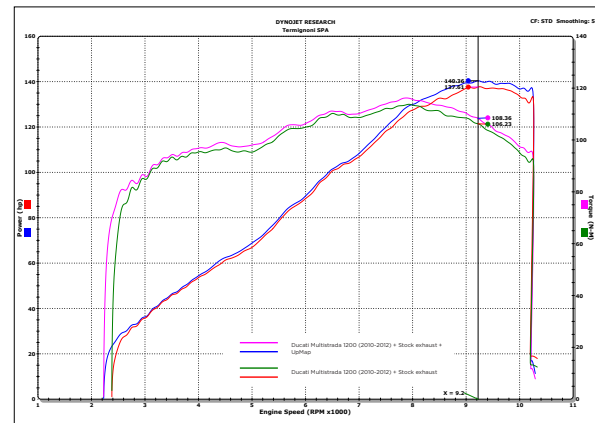

EXHAUST SYSTEM:

Stock exhaust

ADDITIONAL SPECIFIC:

Dashboard message "MTS 1200"

lambda sensors disabled

exhaust valve enable

UPMAP PERFORMANCE:

max power + 2,75 hp at 9.200 rpm

max torque + 2,67 nm at 9.200 rpm

Category: PERFORMANCE

Code: **MTS1200 10 STD_no O2_no EXV**

Standard map for Ducati Mutistrada 1200 (all versions), model year 2010-2012, stock exhaust with O2 sensor and exhaust valve disabled for a better handling.

lambda sensors disabled

exhaust valve disabled

UPMAP PERFORMANCE:

max power + 2,75 hp at 9.200 rpm

max torque + 2,67 nm at 9.200 rpm

Category: RACING

Code: **MTS1200 10 OEM N**

Best performance Ducati Multistrada 1200 (all versions), model year 2010-2012, with UpMap, stock Slip On and de-cat pipe.