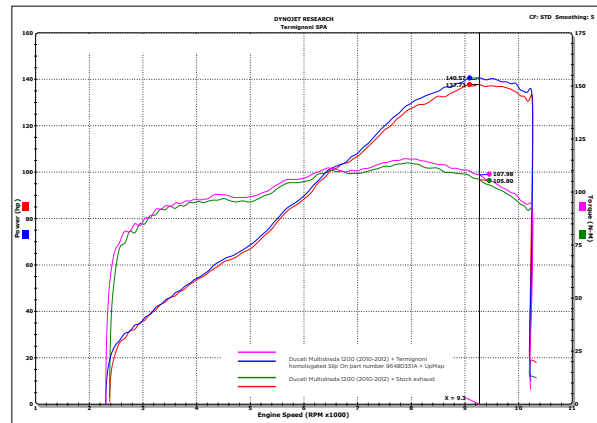

EXHAUST SYSTEM:

Termignoni CE approved Slip On part number
96480331A

ADDITIONAL SPECIFIC:

Dashboard message "MTS1200 RACING"
lambda sensors disabled
exhaust valve disabled

UPMAP PERFORMANCE:

max power + 2,97 hp at 9.200 rpm
max torque + 2,19 nm at 9.200 rpm