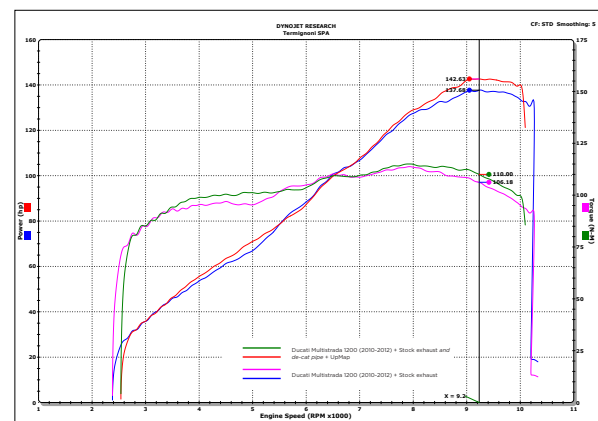

lambda sensors disabled

exhaust valve disabled

UPMAP PERFORMANCE:

max power + 2,75 hp at 9.200 rpm

max torque + 2,67 nm at 9.200 rpm

Category: RACING

Code: **MTS1200 10 OEM N**

Best performance Ducati Multistrada 1200 (all versions), model year 2010-2012, with UpMap, stock Slip On and de-cat pipe.

EXHAUST SYSTEM:

Stock Slip On and de-cat pipe

ADDITIONAL SPECIFIC:

Dashboard message "MTS1200 RACING"

lambda sensors disabled

exhaust valve disabled

UPMAP PERFORMANCE:

max power + 4,99 hp at 9.200 rpm

max torque + 3,82 nm at 9.200 rpm

RELEASE
28/04/2017

UPMAP T800

for DUCATI MULTISTRADA 1200 all versions
(Model year 2010-2012)

with TERMIGNONI Slip On
96480331A

the first MAP choice is included in UpMap T800