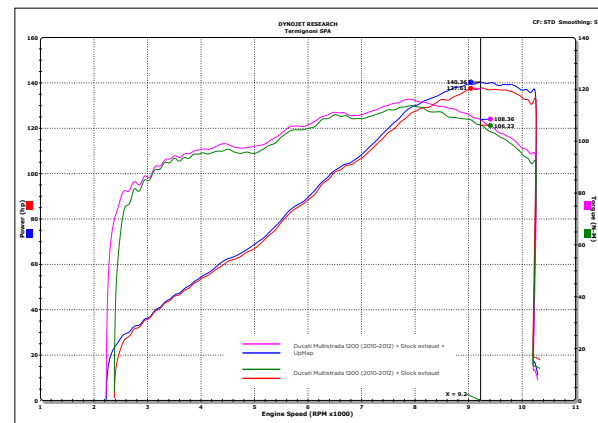

Code: **MTS1200 10 OEM**

Best performance Ducati Multistrada 1200 (all versions), model year 2010-2012, with UpMap and stock exhaust.

EXHAUST SYSTEM:

Stock exhaust

ADDITIONAL SPECIFIC:

Dashboard message "MTS1200 RACING"

lambda sensors disabled

exhaust valve disabled

UPMAP PERFORMANCE:

max power + 2,75 hp at 9.200 rpm

max torque + 2,67 nm at 9.200 rpm

Category: RACING

Code: **MTS1200 10 OEM N**

Best performance Ducati Multistrada 1200 (all versions), model year 2010-2012, with UpMap, stock Slip On and de-cat pipe.