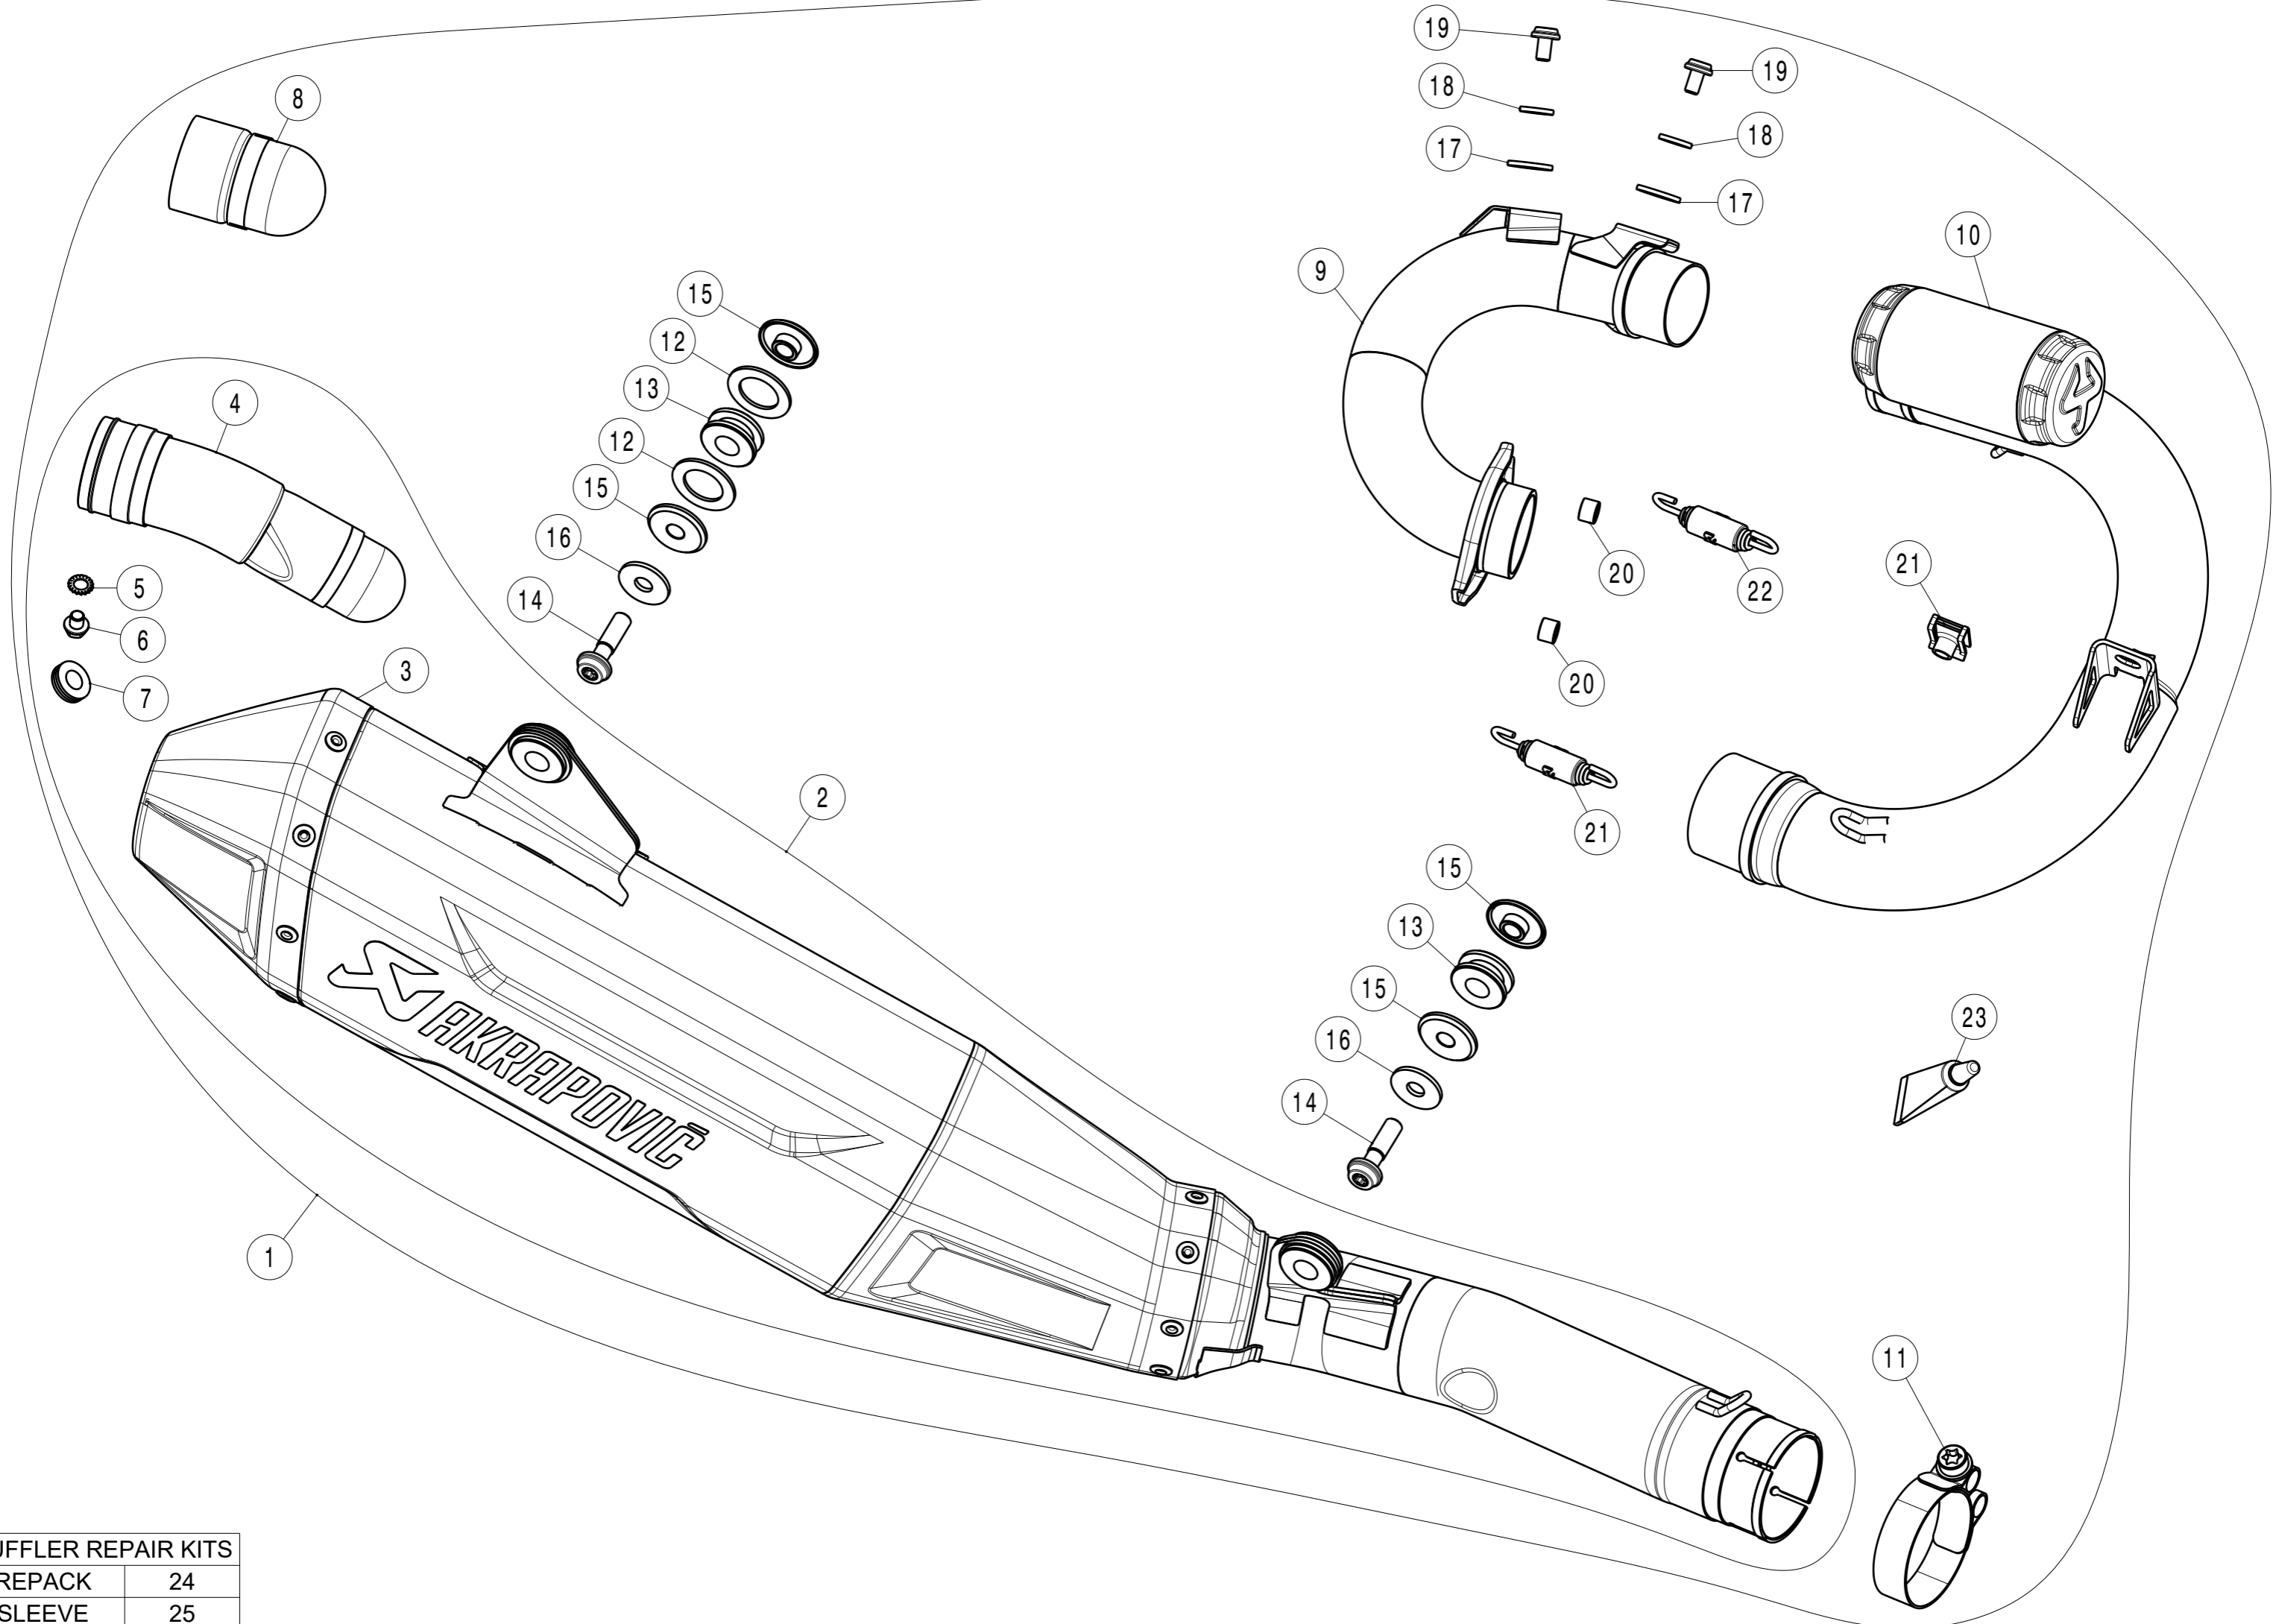

# YAMAHA YZ250F

MUFFLER REPAIR KITS	
REPACK	24
SLEEVE	25

No.	SalesCode	Description	Qty.
1	S-Y2MET17-FDHLTA	evolution system	1
2	-	muffler	1
3	V-EC437	end cap	1
4	P-SA029	spark arrester SS	1
5	P-DR18	washer SS	1
6	P-FB56	bolt	1
7	P-GUV004	rubber insert	1
8	P-SA002	spark arrester SS	1
9	H-Y2ME14	header TI	1
10	L-Y2ME3	link pipe TI	1
11	P-R60/2	clamp SS	1
12	P-DR63	washer TI	2
13	P-GUV013	rubber insert	2
14	P-FB167	bolt	2
15	P-DR62	spacer bushe AL	4
16	P-DR4	washer SS	2
17	P-DRH1/BAR316	heat resistant washer	2
18	P-DRH4/BAR316	heat resistant washer	2
19	P-FB150	bolt	2
20	P-DR142	spacer bushe SS	2
21	P-FN3	nut	1
22	P-S2/1	spring	2
23	P-HF33	ceramic paste	1
24	P-RPCK332	muffler repack kit	1
25	P-RKS764FDHL483	muffler sleeve kit	1