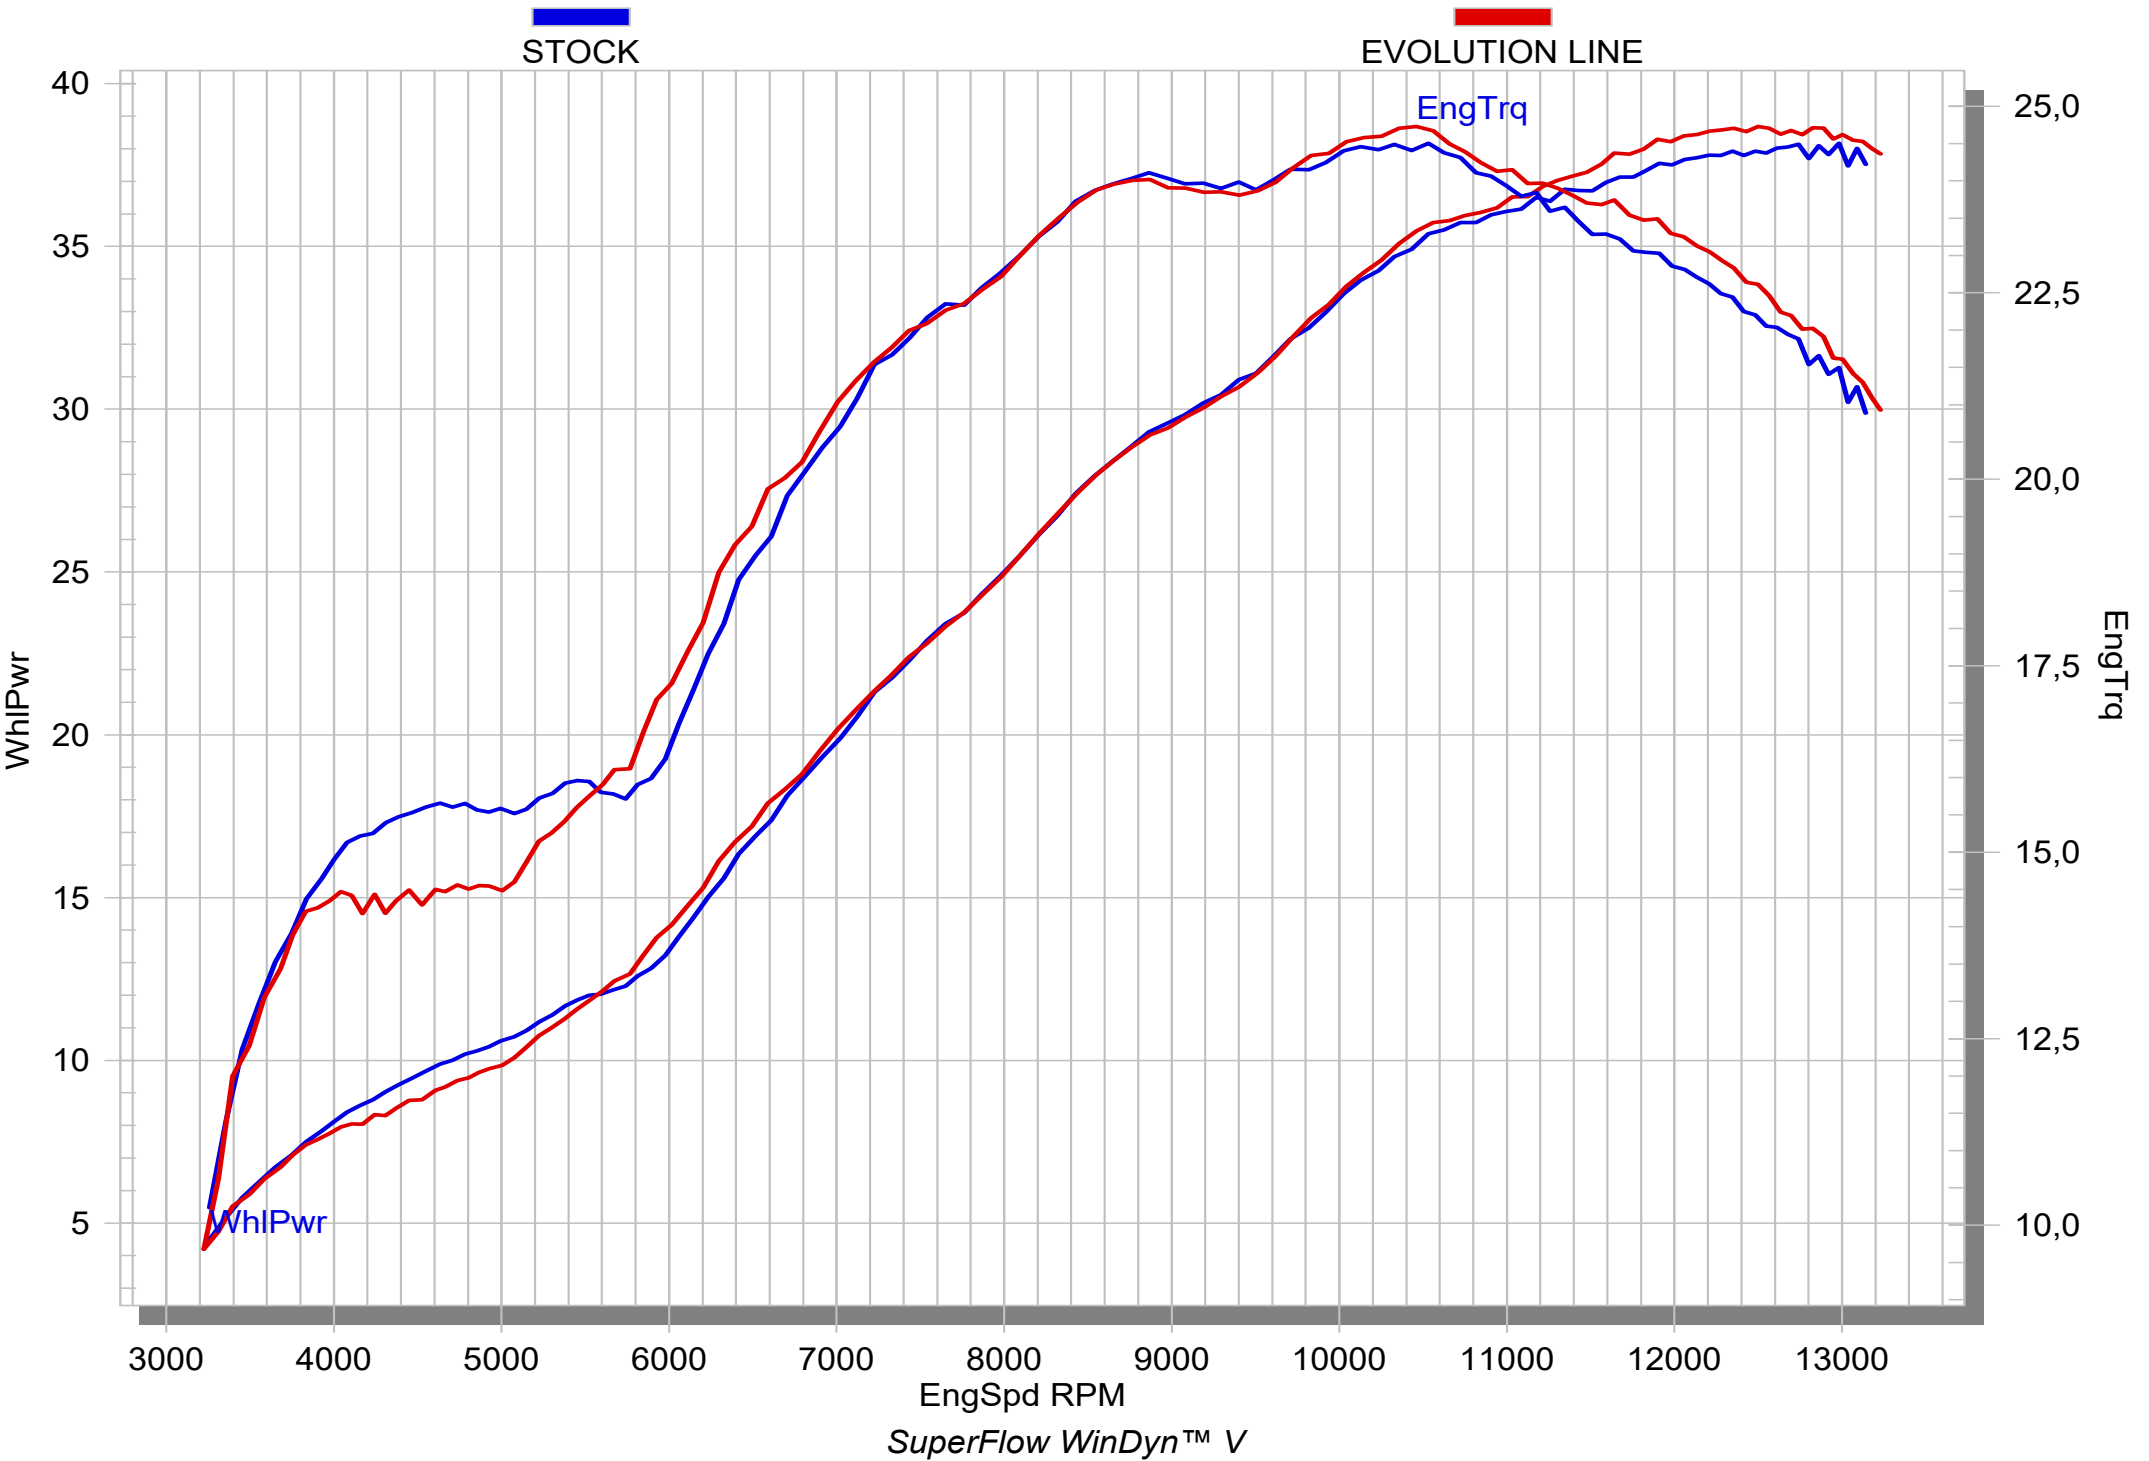

# YAMAHA YZ250F

MUFFLER REPAIR KITS	
REPACK	24
SLEEVE	25

No.	SalesCode	Description	Qty.
1	S-Y2MET17-FDHLTA	evolution system	1
2	-	muffler	1
3	V-EC437	end cap	1
4	P-SA029	spark arrester SS	1
5	P-DR18	washer SS	1
6	P-FB56	bolt	1
7	P-GUV004	rubber insert	1
8	P-SA002	spark arrester SS	1
9	H-Y2ME14	header TI	1
10	L-Y2ME3	link pipe TI	1
11	P-R60/2	clamp SS	1
12	P-DR63	washer TI	2
13	P-GUV013	rubber insert	2
14	P-FB167	bolt	2
15	P-DR62	spacer bushe AL	4
16	P-DR4	washer SS	2
17	P-DRH1/BAR316	heat resistant washer	2
18	P-DRH4/BAR316	heat resistant washer	2
19	P-FB150	bolt	2
20	P-DR142	spacer bushe SS	2
21	P-FN3	nut	1
22	P-S2/1	spring	2
23	P-HF33	ceramic paste	1
24	P-RPCK332	muffler repack kit	1
25	P-RKS764FDHL483	muffler sleeve kit	1