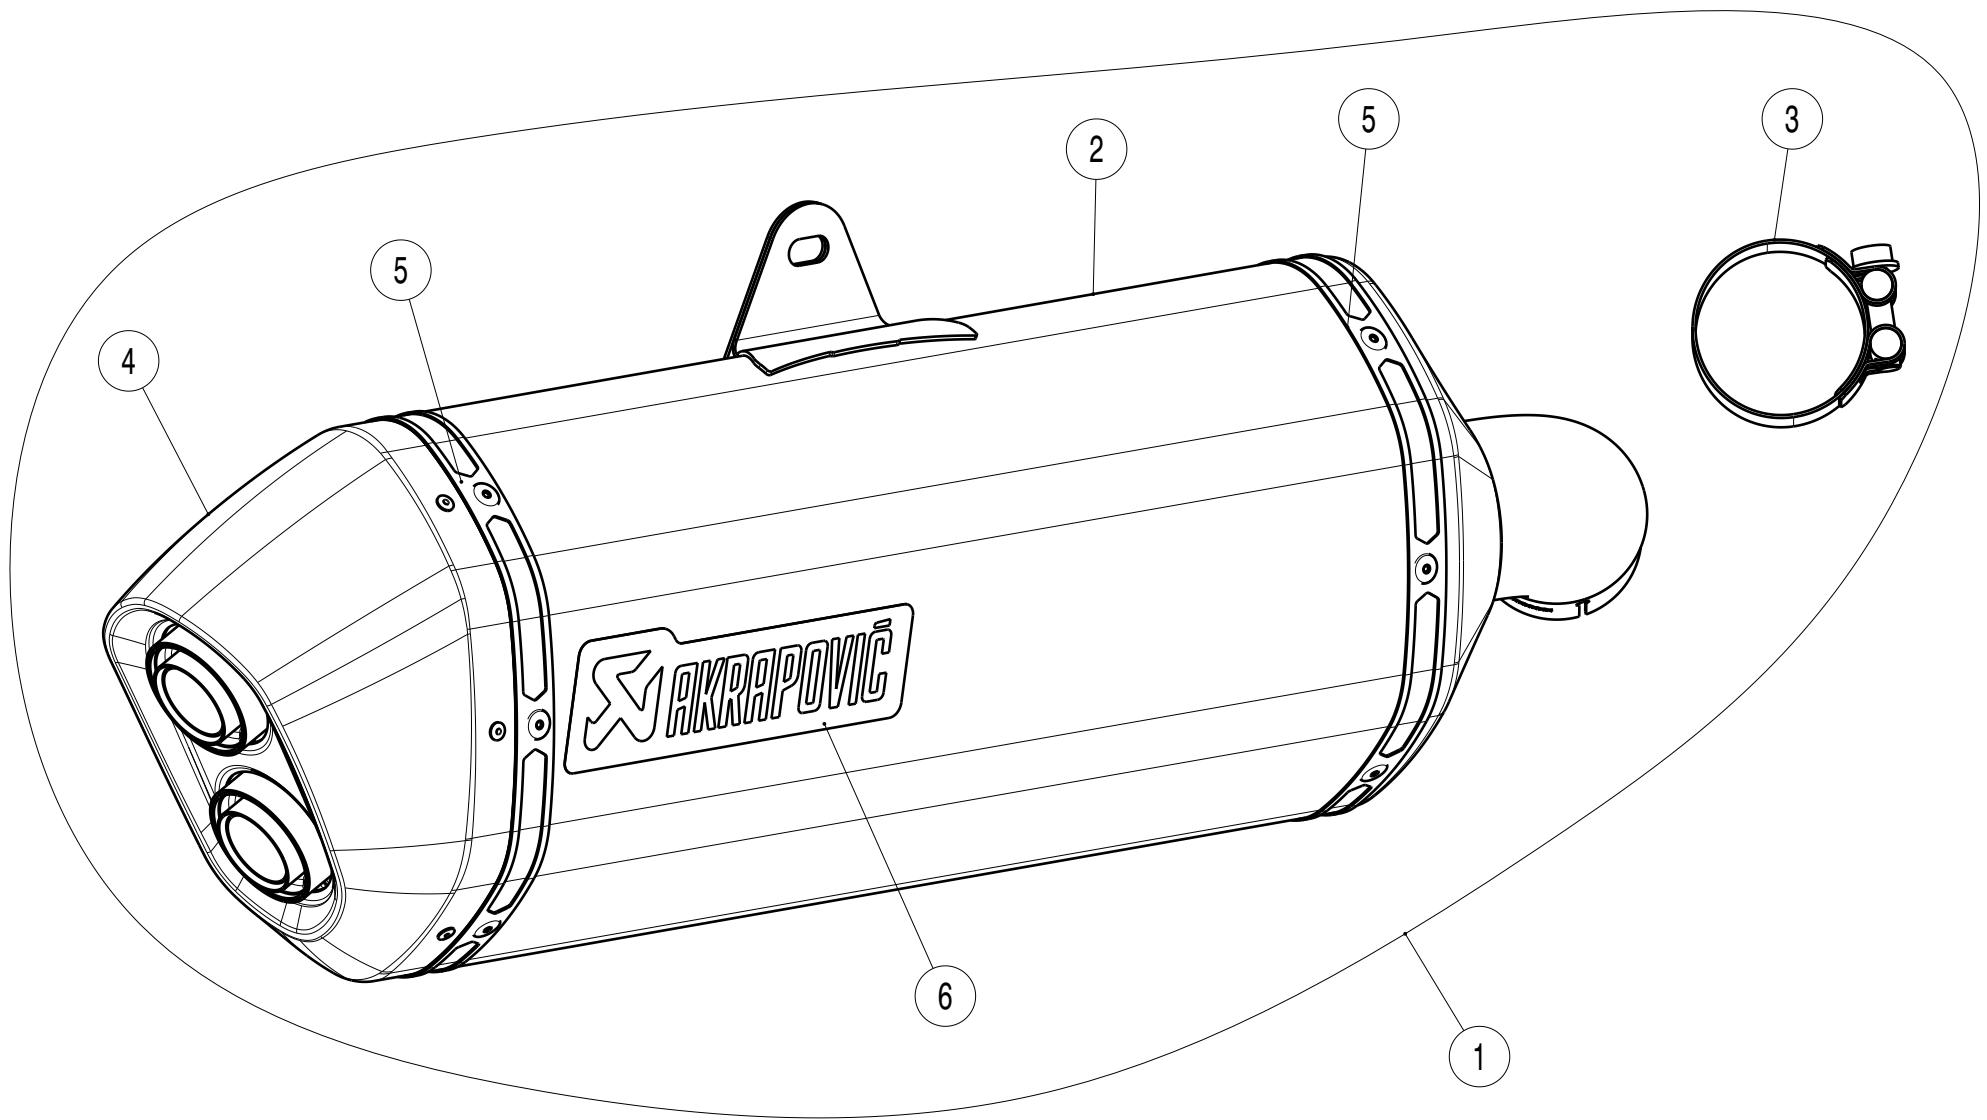

# SUZUKI V-STROM 1050

STOCK

SLIP-ON

Reepack kit	7
Repack sleeve	8

No.	SalesCode	Description	Qty.
1	S-S10SO18-HAFT	slip on system	1
2	M-HAF00702T/2	\$muffler	1
3	P-R32	clamp SS	1
4	V-EC181	end cap CA	1
5	P-TT53	belt TI	2
6	P-HST18ALXM4	sticker AL	1
7	P-RPCK121	muffler repack kit	1
8	P-RKS772AF400	muffler sleeve kit	1
9	V-TUV245	noise insert	2