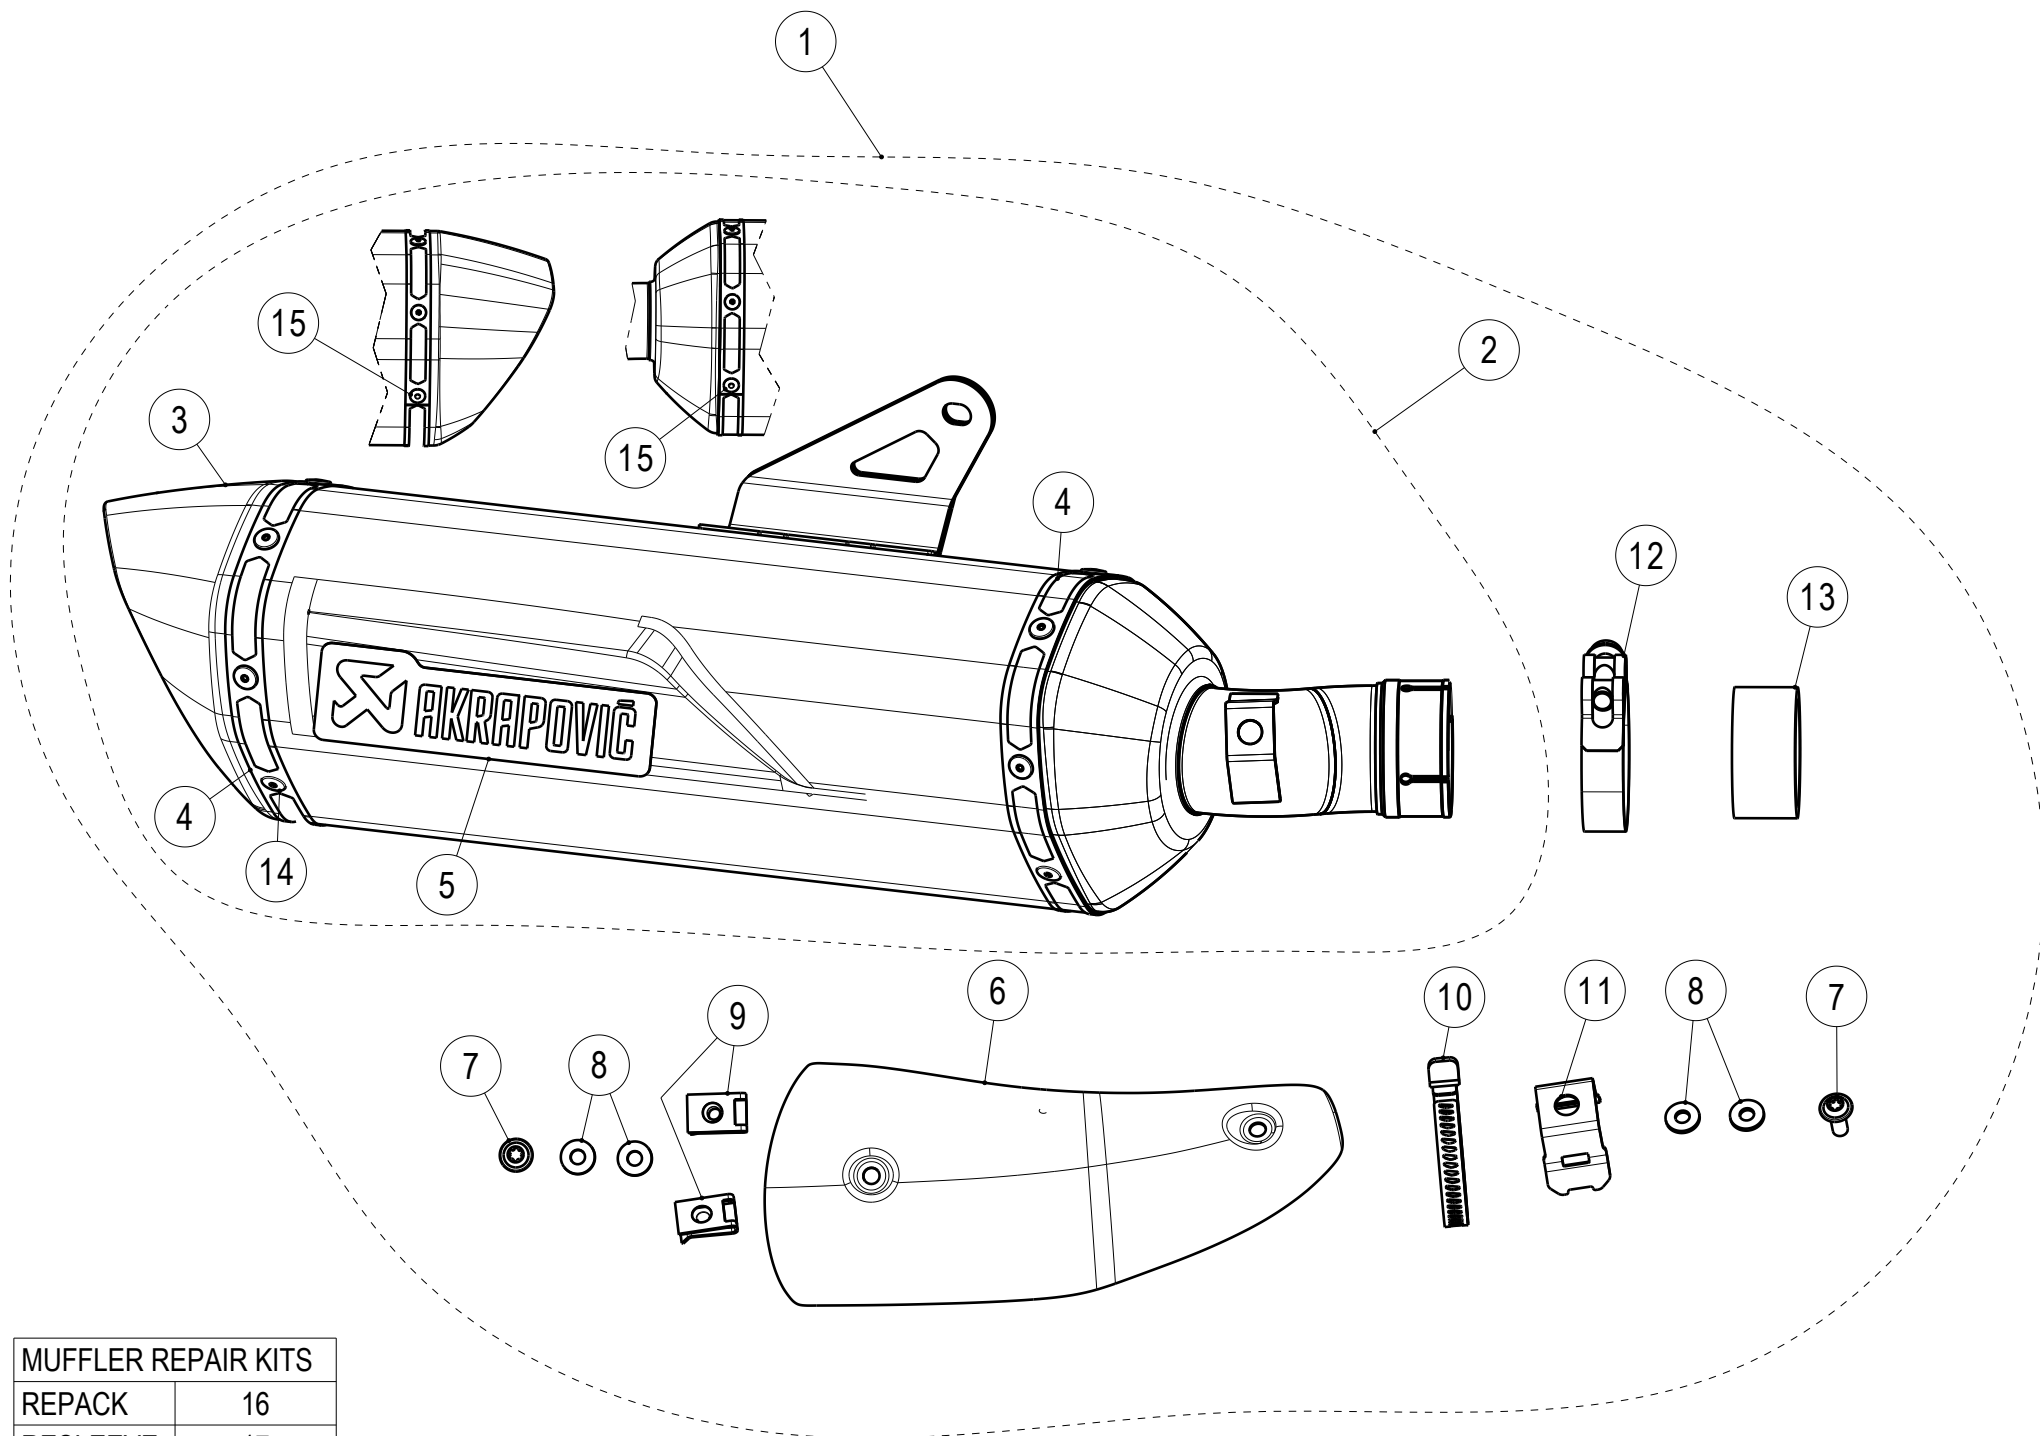

KAWASAKI NINJA 500/Z500

MUFFLER REPAIR KITS	
REPACK	16
RESLEEVE	17

No.	SalesCode	Description	Qty.
1	S-K5SO1-HRT	slip on system	1
2	M-HR08202T	muffler TI	1
3	V-EC445	end cap	1
4	P-TT52	belt TI for SS sleeve	2
5	P-HST2AL	sticker	1
6	P-HSK4SO4	heat shield SS	1
7	P-FB123	bolt	2
8	P-DR154	washer	4
9	P-FN8	nut	2
10	P-R30	clamp SS	1
11	P-X311	bracket SS	1
12	P-R32	clamp SS	1
13	P-G60	graphite gasket	1
14	P-BR6	rivet	10
15	P-BR4	rivet	2
16	P-RPCK359	repack kit	1
17	P-RKS800KR350	sleeve kit	1