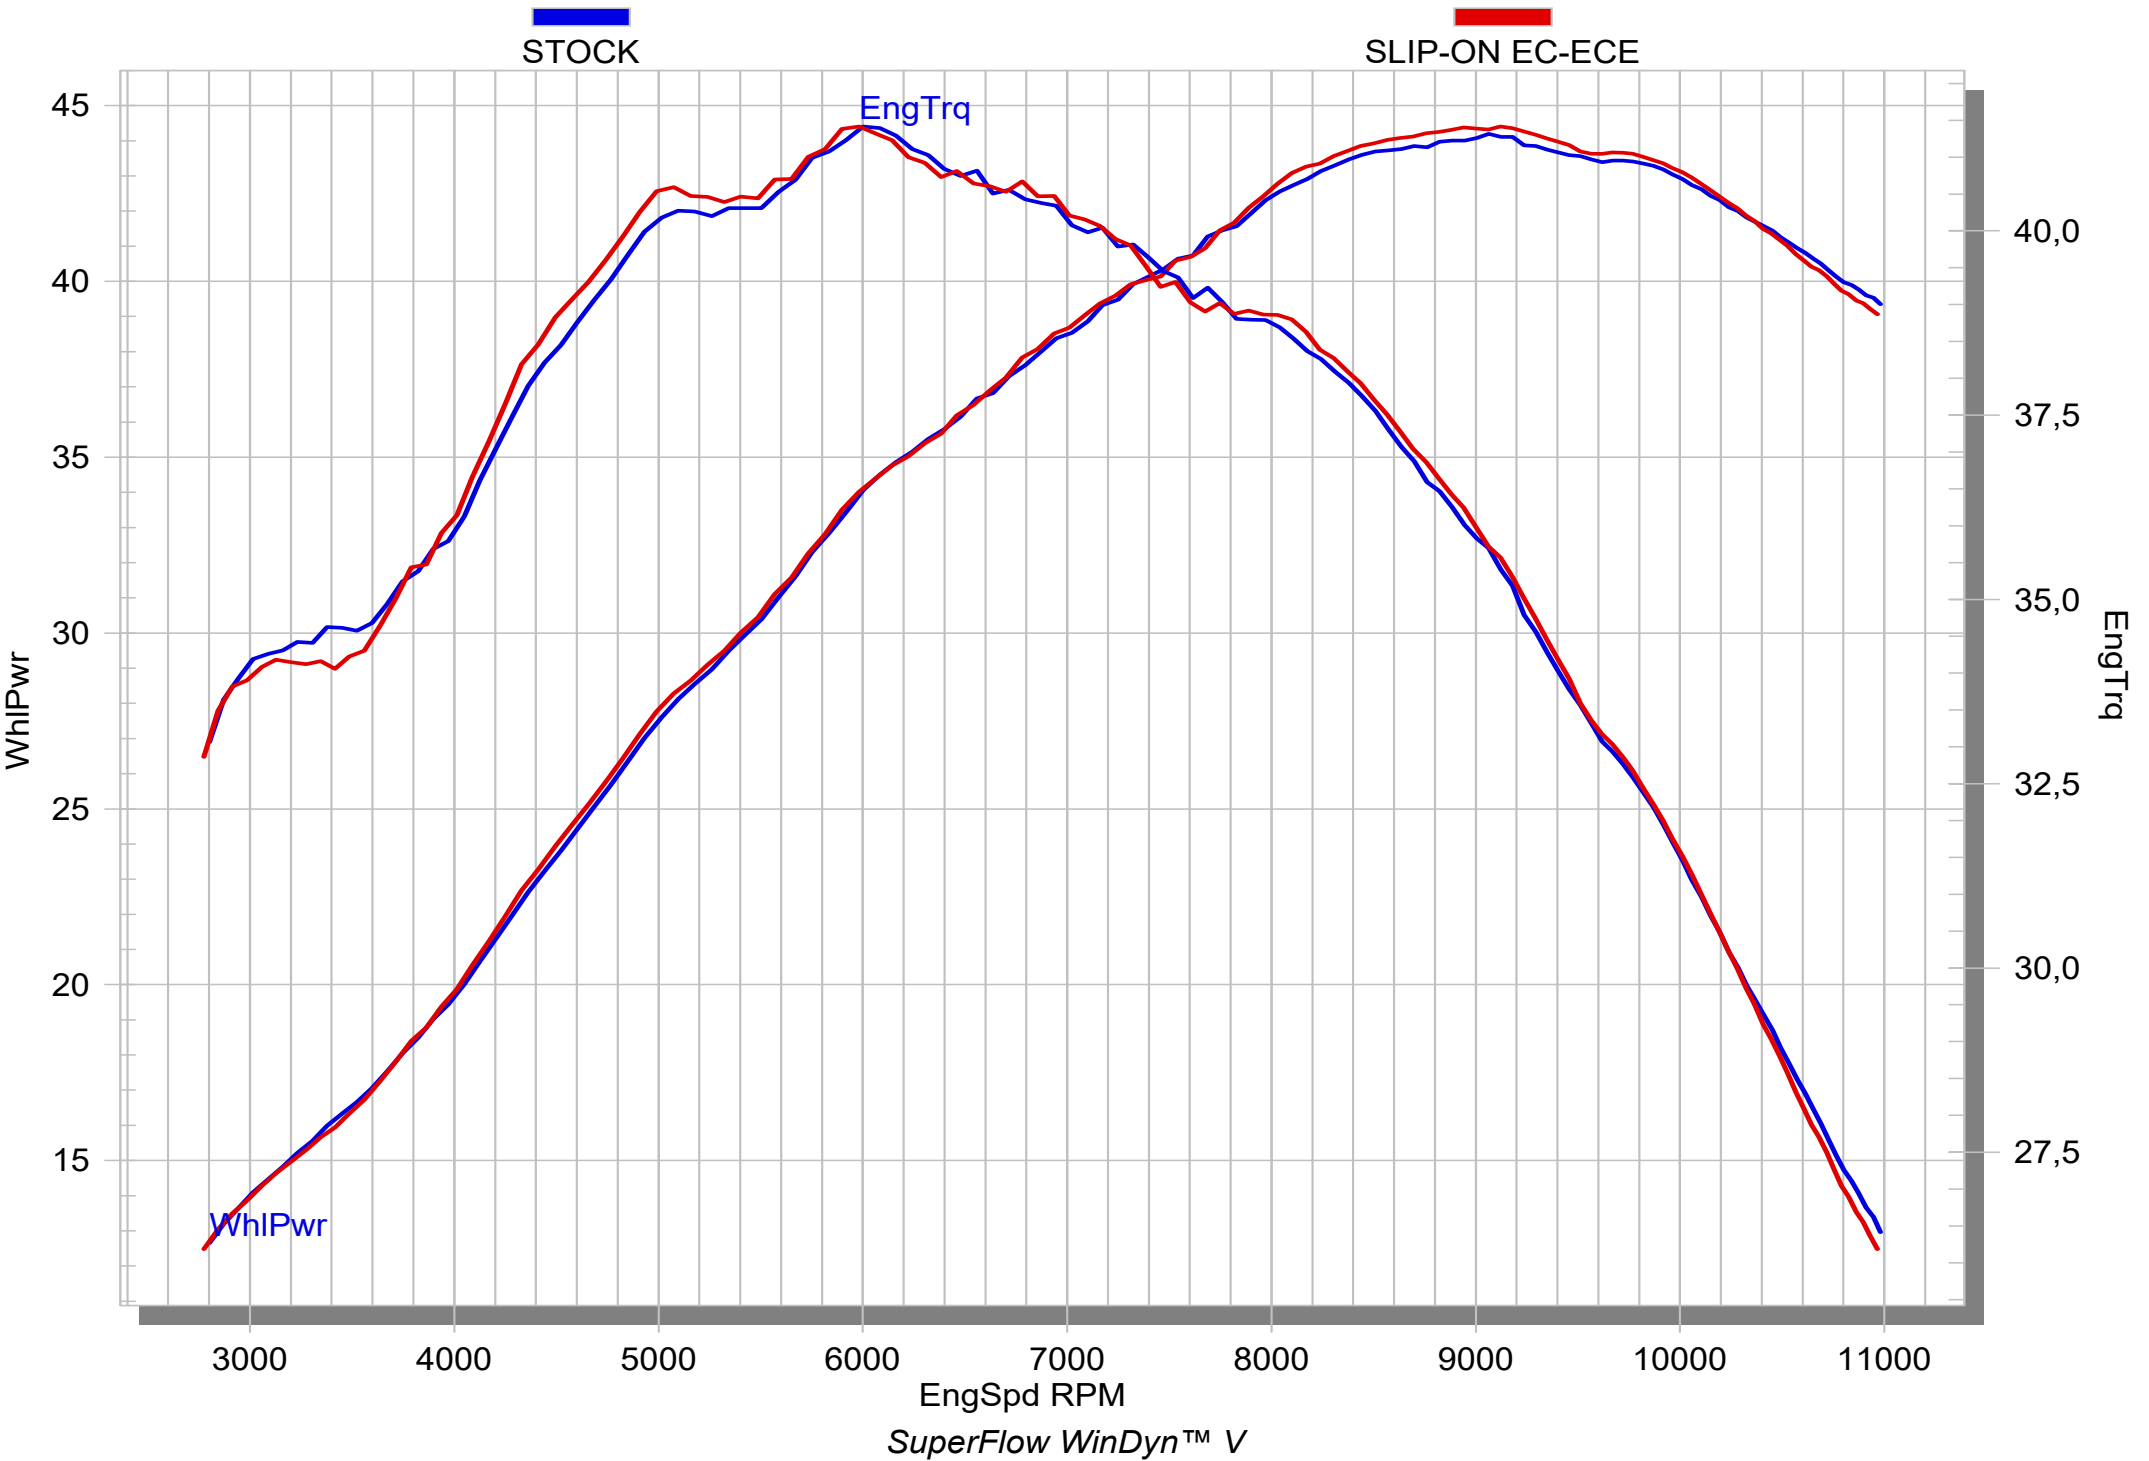

KAWASAKI NINJA 500/Z500

MUFFLER REPAIR KITS	
REPACK	16
RESLEEVE	17

No.	SalesCode	Description	Qty.
1	S-K5SO1-HRT	slip on system	1
2	M-HR08202T	muffler TI	1
3	V-EC445	end cap	1
4	P-TT52	belt TI for SS sleeve	2
5	P-HST2AL	sticker	1
6	P-HSK4SO4	heat shield SS	1
7	P-FB123	bolt	2
8	P-DR154	washer	4
9	P-FN8	nut	2
10	P-R30	clamp SS	1
11	P-X311	bracket SS	1
12	P-R32	clamp SS	1
13	P-G60	graphite gasket	1
14	P-BR6	rivet	10
15	P-BR4	rivet	2
16	P-RPCK359	repack kit	1
17	P-RKS800KR350	sleeve kit	1