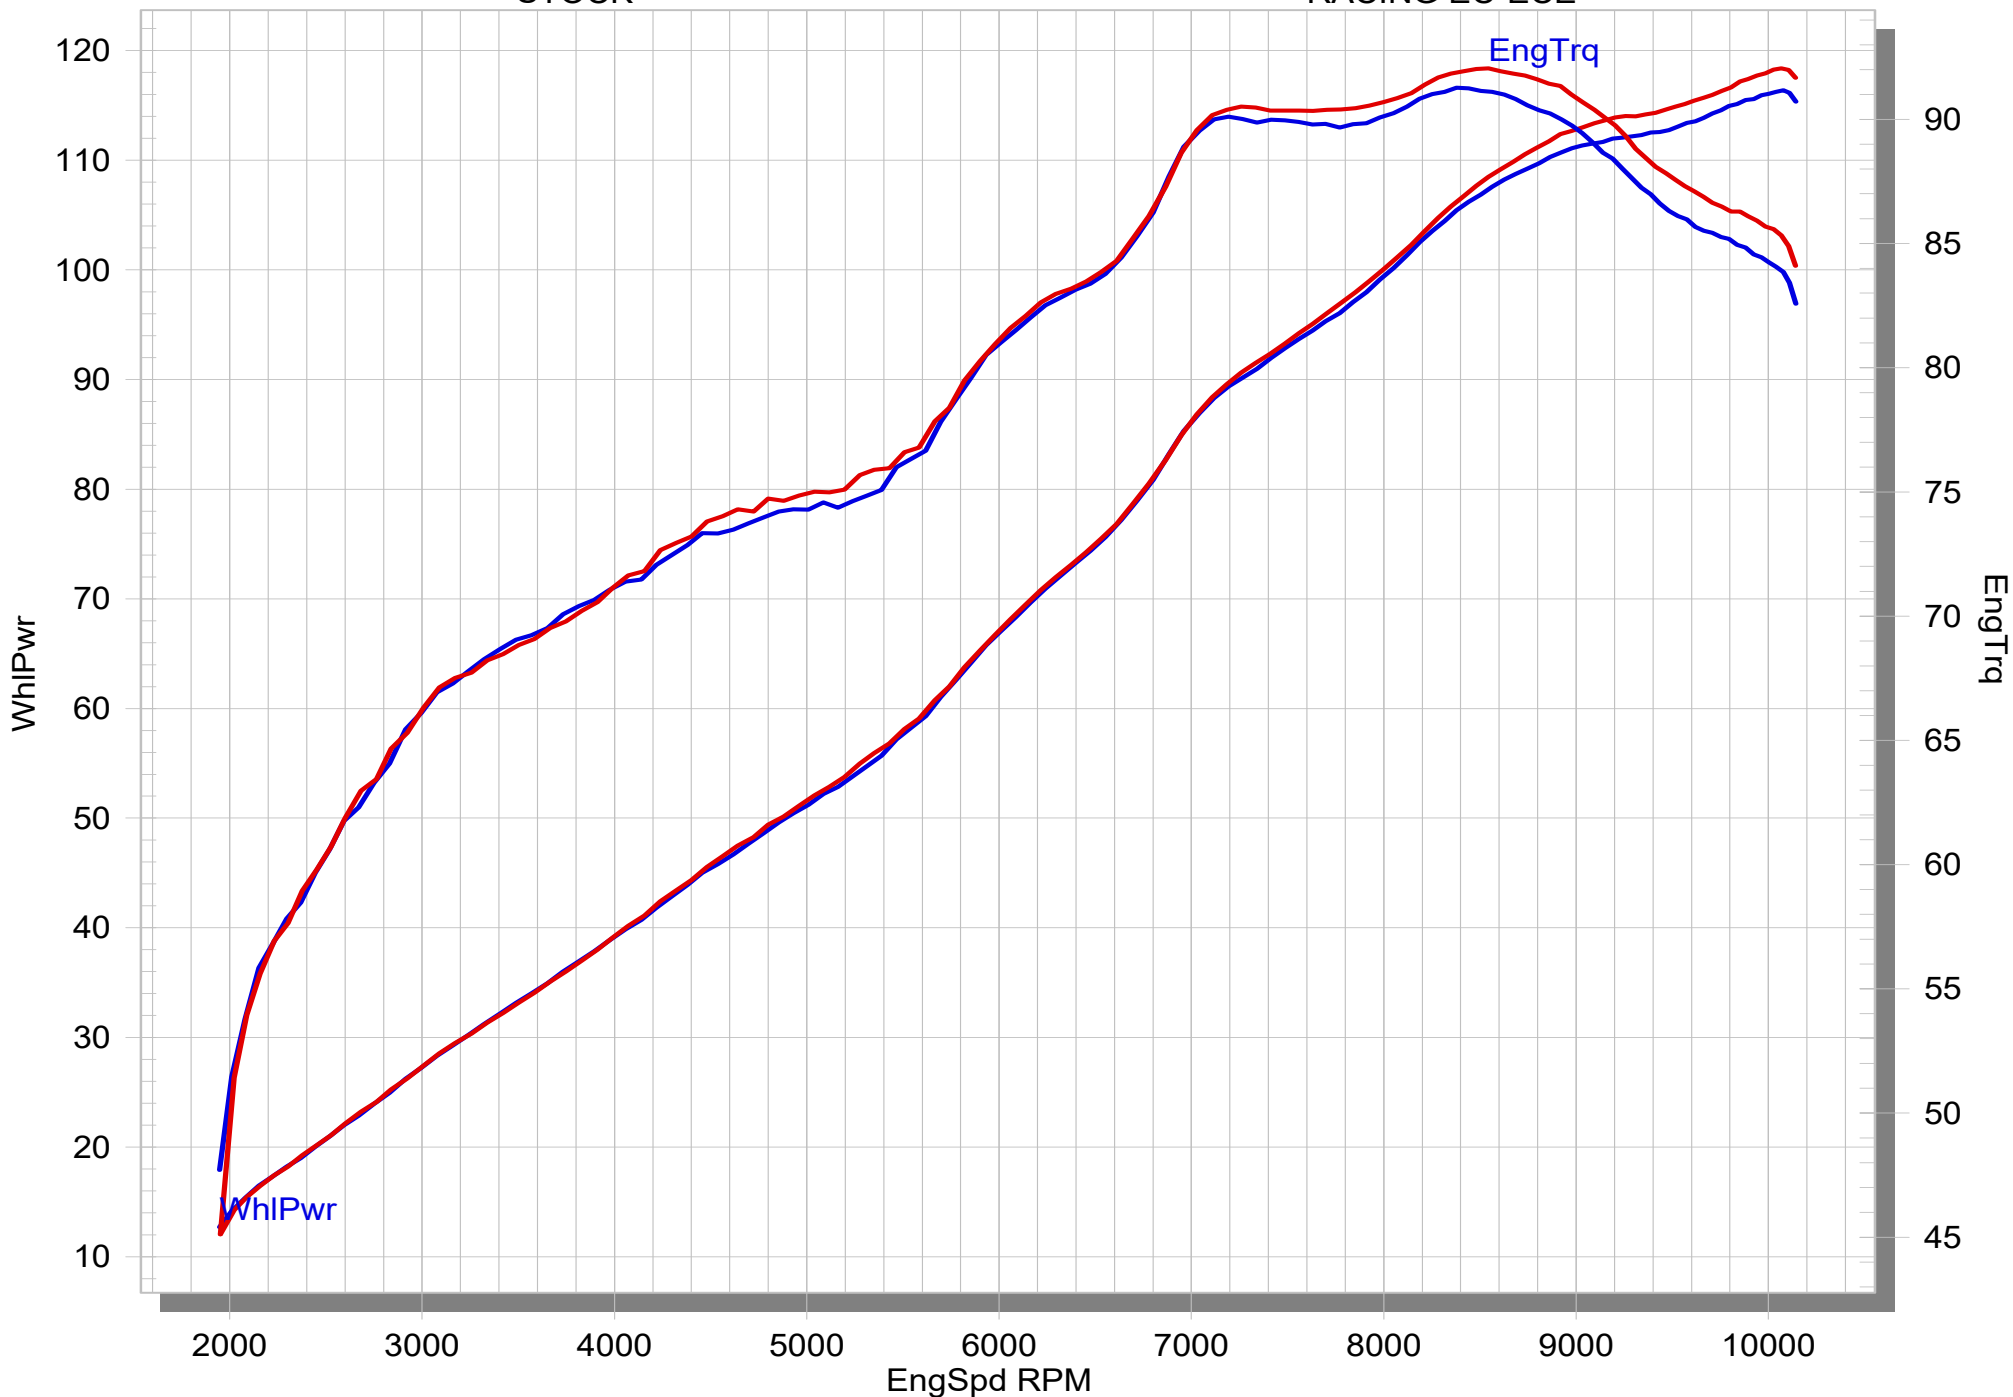

YAMAHA XSR 900

STOCK

RACING EC-ECE

Complete exhaust system / Racing line / EC Type approval

YAMAHA XSR 900 AFT

MUFFLER REPAIR KITS	
REPACK	28
SLEEVE	29

No.	SalesCode	Description	Qty.
1	S-Y9R16-HDT/2	slip on system	1
2	M-HD00401T	muffler	1
3	R-Y9R5/5	pre - muffler	1
4	H-Y9R4	header SS	1
5	V-EC403	end cap SS	1
6	P-TT96	titanium tape	2
7	P-VST17AL	sticker AL	1
8	P-DR62	spacer bushe AL	2
9	P-R196	clamp SS	1
10	P-X322	muffler bracket	1
11	P-HSY9R5	heat shield black	1
12	P-HSY9R6	heat shield black	1
13	P-FB141	bolt	3
14	P-DR4	washer SS	4
15	P-FN12	nut	1
16	P-FB136	bolt	1
17	P-FN1	nut	1
18	P-DRH2/BAR316	washer SS	8
19	P-FB157	bolt	4
20	P-S1/2	spring	2
21	P-DR190	spacer bushe SS	2
22	P-LT1	screw sealant	1
23	P-KAT-079	catalytic converter	1
24	P-DR199	washer SS	2
25	P-GUV013	rubber insert	1
26	P-LW1	tesnilo epa lamb. "C" SS D17,8/12,3x1,8	1
27	P-LBSB2	ep lambde SS S19xM12x1,25 UNI	1
27	P-RPCK302	muffler repack kit	1
27	P-RKS734D250	muffler sleeve kit	1