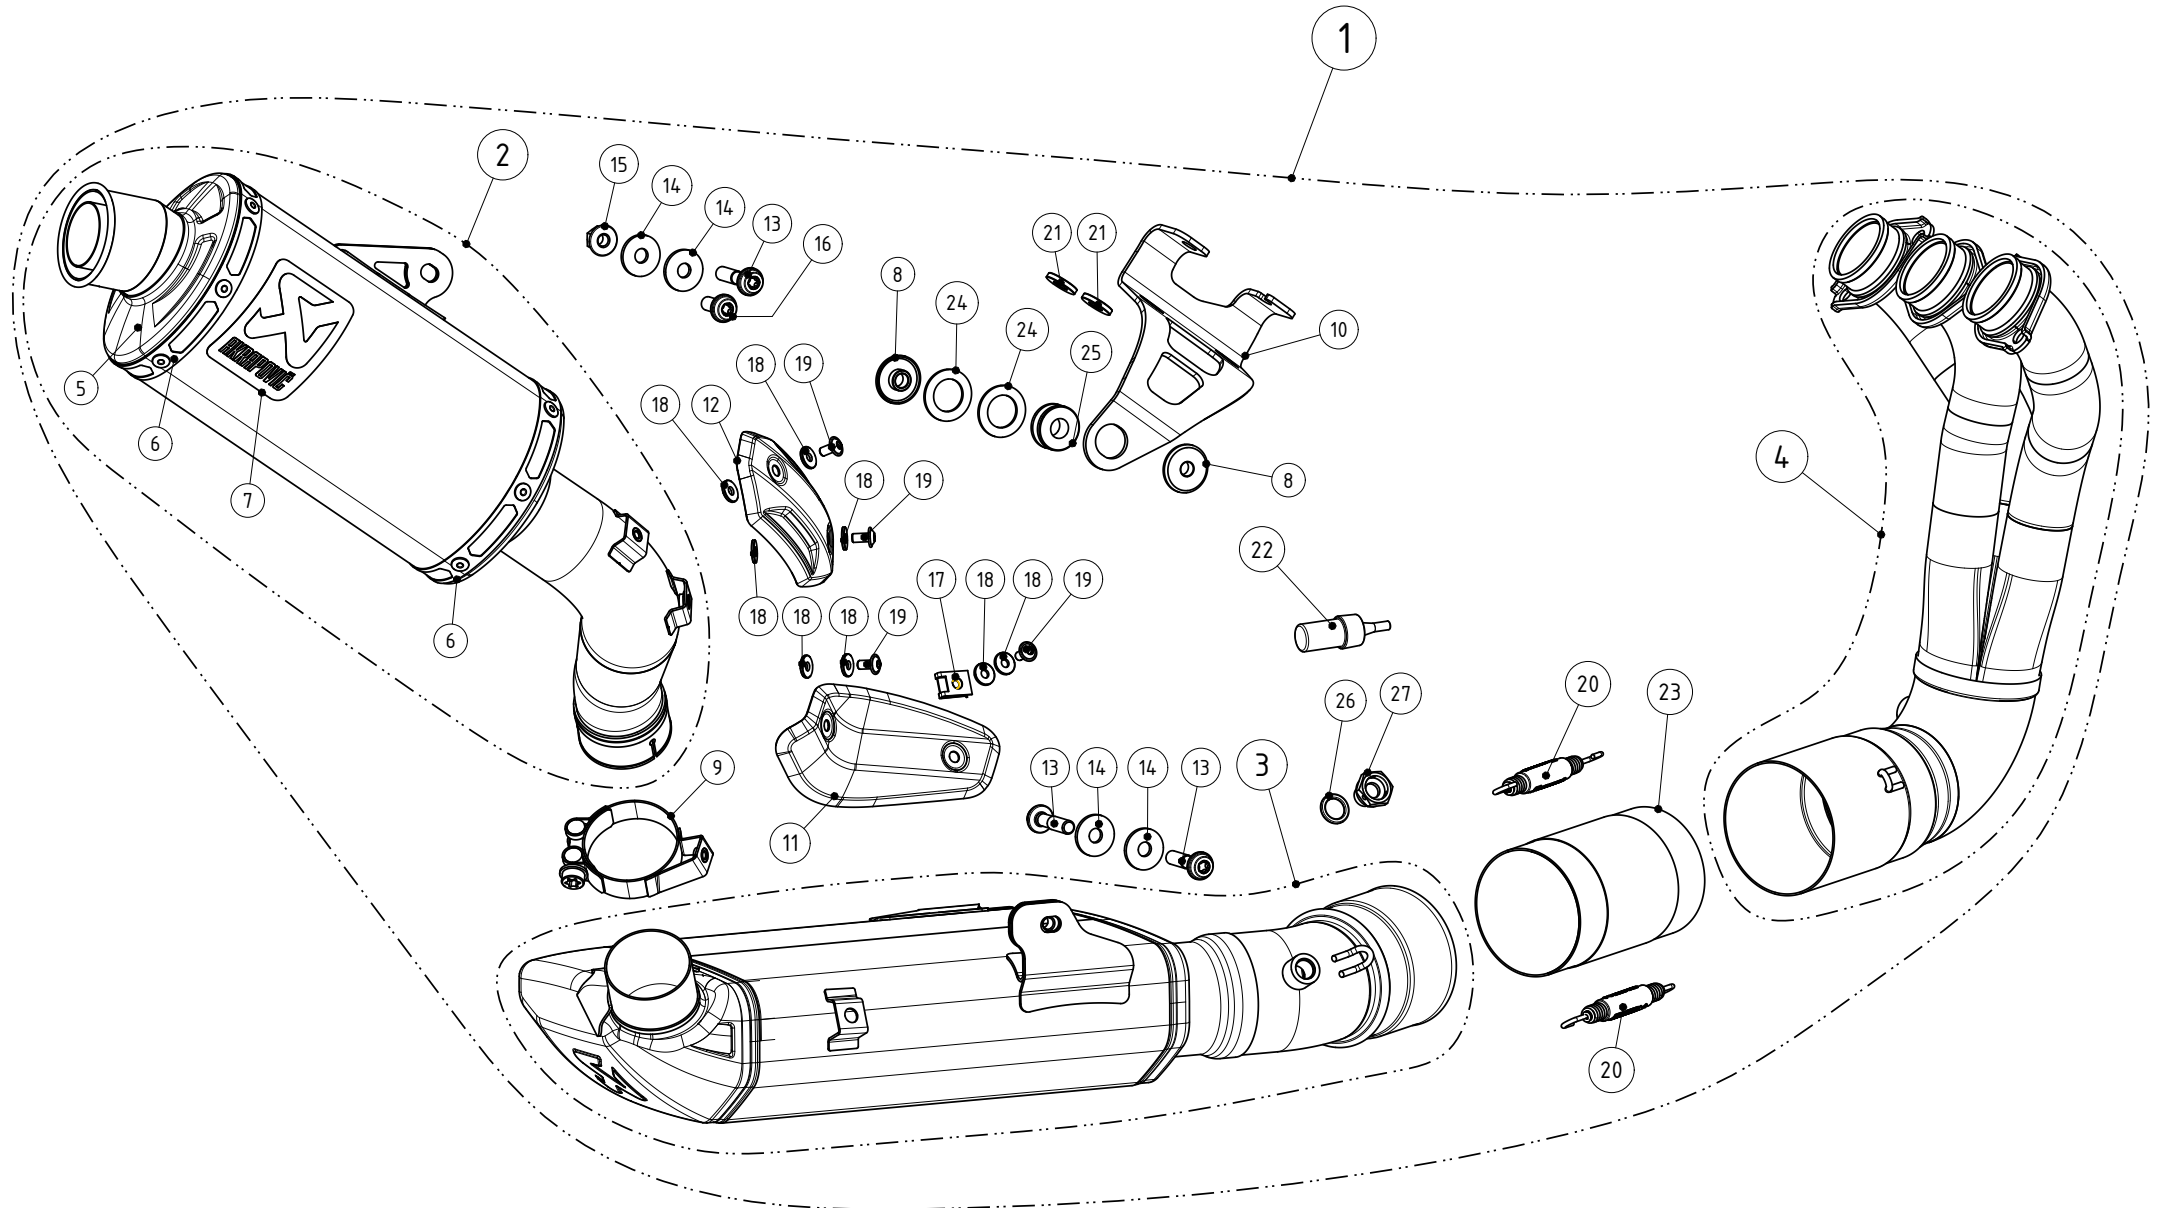

YAMAHA XSR 900

STOCK

RACING EC-ECE

Complete exhaust system / Racing line / EC Type approval

YAMAHA XSR 900 AFT

MUFFLER REPAIR KITS	
REPACK	28
SLEEVE	29

No.	SalesCode	Description	Qty.
1	S-Y9R16-HDT/2	slip on system	1
2	M-HD00401T	muffler	1
3	R-Y9R5/5	pre - muffler	1
4	H-Y9R4	header SS	1
5	V-EC403	end cap SS	1
6	P-TT96	titanium tape	2
7	P-VST17AL	sticker AL	1
8	P-DR62	spacer bushe AL	2
9	P-R196	clamp SS	1
10	P-X322	muffler bracket	1
11	P-HSY9R5	heat shield black	1
12	P-HSY9R6	heat shield black	1
13	P-FB141	bolt	3
14	P-DR4	washer SS	4
15	P-FN12	nut	1
16	P-FB136	bolt	1
17	P-FN1	nut	1
18	P-DRH2/BAR316	washer SS	8
19	P-FB157	bolt	4
20	P-S1/2	spring	2
21	P-DR190	spacer bushe SS	2
22	P-LT1	screw sealant	1
23	P-KAT-079	catalytic converter	1
24	P-DR199	washer SS	2
25	P-GUV013	rubber insert	1
26	P-LW1	tesnilo epa lamb. "C" SS D17,8/12,3x1,8	1
27	P-LBSB2	ep lambde SS S19xM12x1,25 UNI	1
27	P-RPCK302	muffler repack kit	1
27	P-RKS734D250	muffler sleeve kit	1