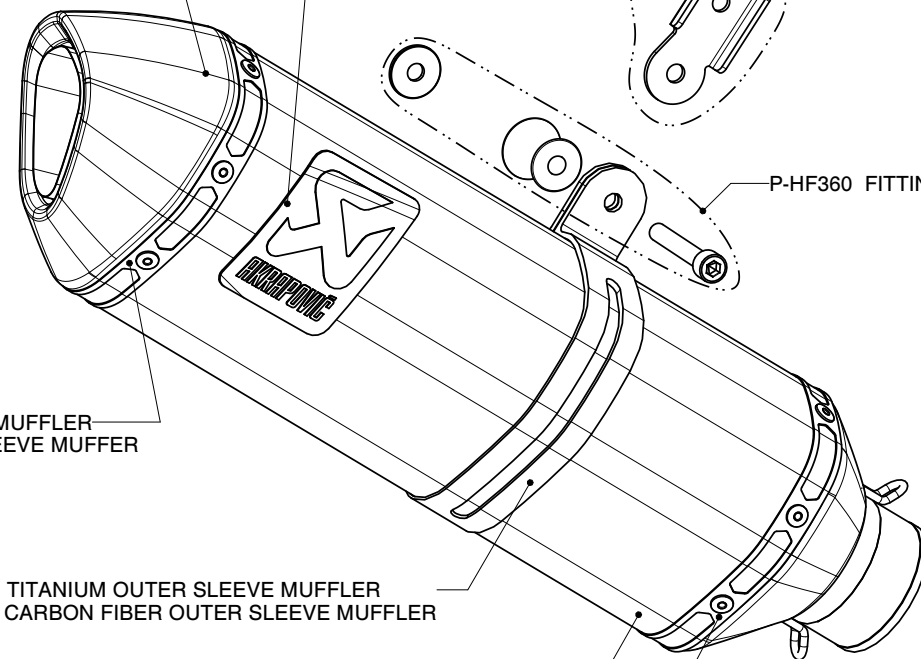

P-TT18 BELT FOR TITANIUM OUTER SLEEVE MUFFLER
P-TT19 BELT FOR CARBON FIBER OUTER SLEEVE MUFFLER

P-S1 SPRING

P-R43D SS CLAMP WITH BRACKET

P-R44 SS CLAMP

L-A10SO6T LINK PIPE

MUFFLER REPAIR KITS

KIT	Part Nr.
REPACK	P-RPCK26
Ca SLEEVE	P-RKS251ZC35
Ti SLEEVE	P-RKS252ZT35