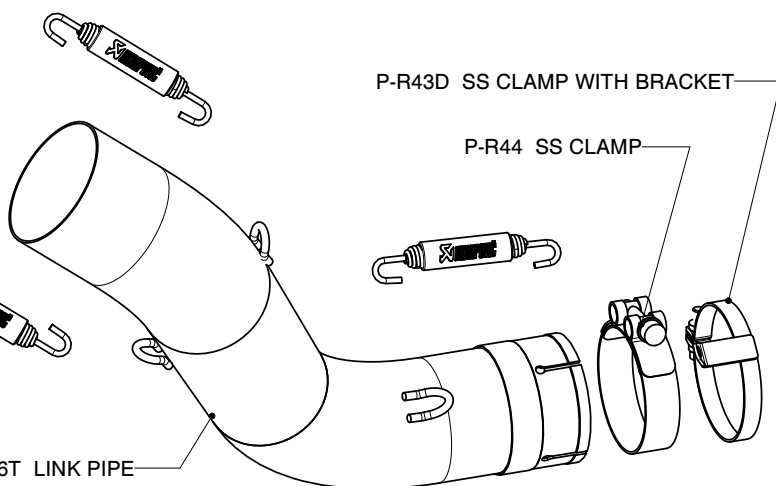

P-TT18 BELT FOR TITANIUM OUTER SLEEVE MUFFLER
P-TT19 BELT FOR CARBON FIBER OUTER SLEEVE MUFFLER

P-S1 SPRING

P-R43D SS CLAMP WITH BRACKET

P-R44 SS CLAMP

L-A10SO6T LINK PIPE

MUFFLER REPAIR KITS

KIT	Part Nr.
REPACK	P-RPCK26
Ca SLEEVE	P-RKS251ZC35
Ti SLEEVE	P-RKS252ZT35