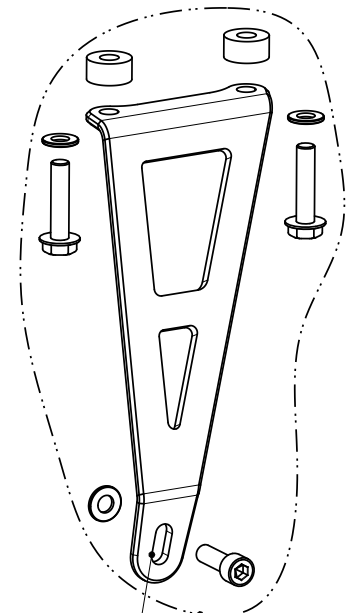

P-TT18 BELT FOR TITANIUM OUTER SLEEVE MUFFLER
P-TT19 BELT FOR CARBON FIBER OUTER SLEEVE MUFFLER

P-S1 SPRING

P-R43D SS CLAMP WITH BRACKET

P-R44 SS CLAMP

L-A10SO6T LINK PIPE

MUFFLER REPAIR KITS

KIT	Part Nr.
REPACK	P-RPCK26
Ca SLEEVE	P-RKS251ZC35
Ti SLEEVE	P-RKS252ZT35