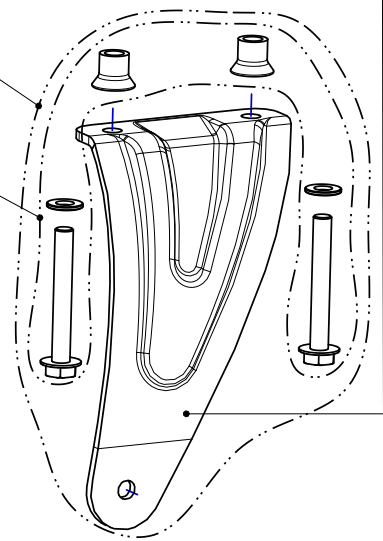

P-TT18 BELT FOR TITANIUM OUTER SLEEVE MUFFLER
P-TT19 BELT FOR CARBON FIBER OUTER SLEEVE MUFFLER

P-S1 SPRING

P-R43D SS CLAMP WITH BRACKET

P-R44 SS CLAMP

L-A10SO6T LINK PIPE

MUFFLER REPAIR KITS

KIT	Part Nr.
REPACK	P-RPCK26
Ca SLEEVE	P-RKS251ZC35
Ti SLEEVE	P-RKS252ZT35