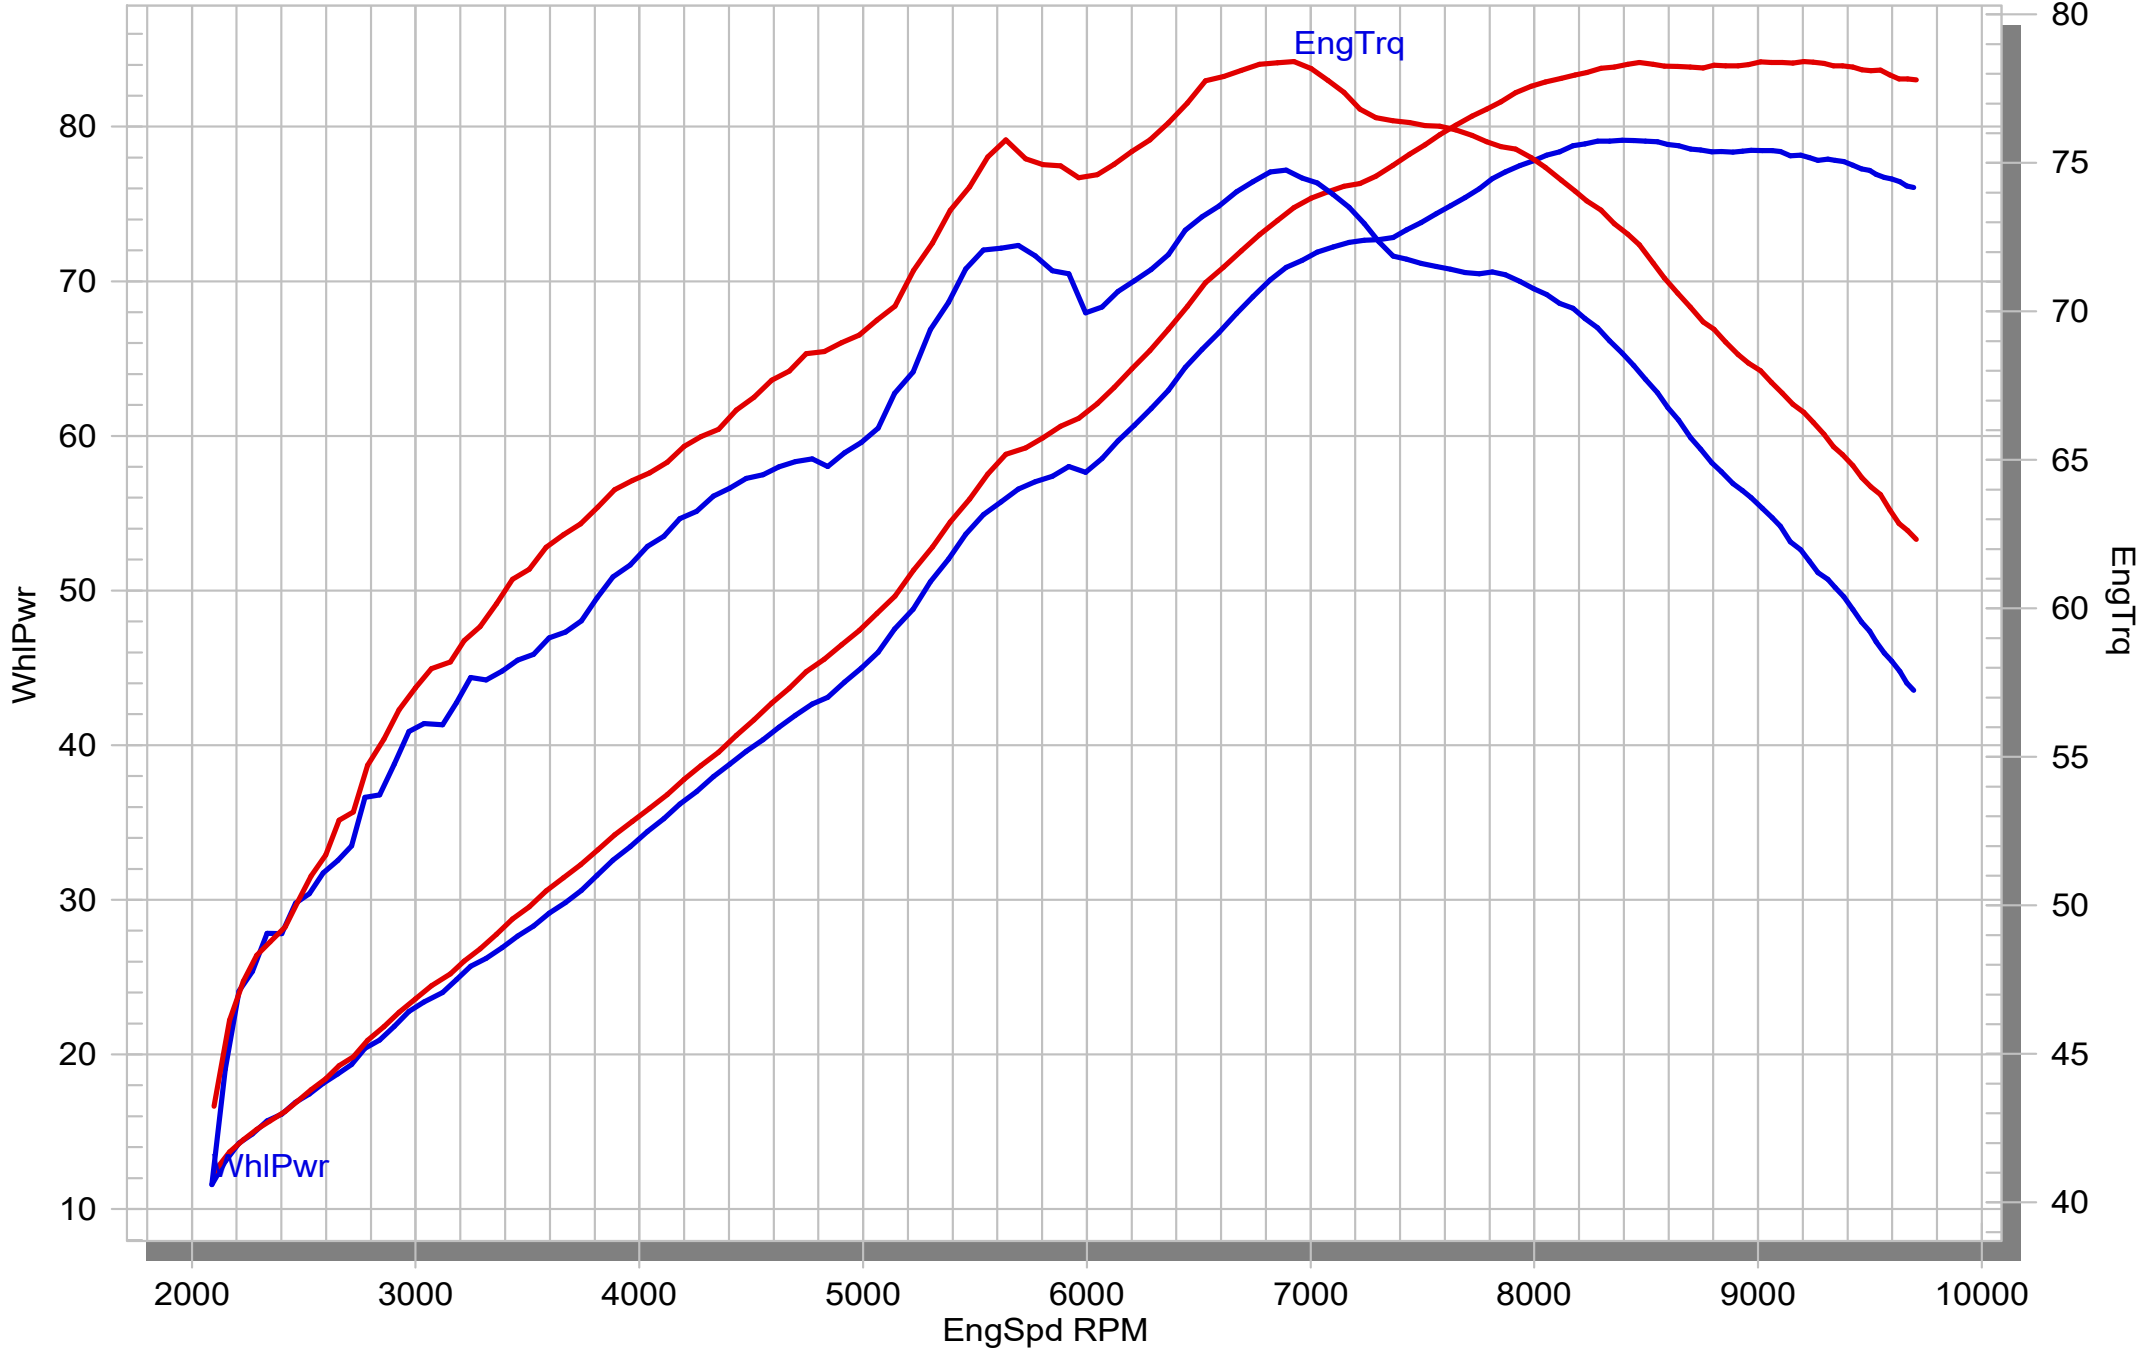

SUZUKI GSX-8S

STOCK

RACING LINE

MUFFLER REPAIR KITS	
REPACK	27
SLEEVE	28

No.	SalesCode	Description	Qty.
1	S-S8R1-EEC	racng system	1
2	H-S8R1SS	header set SS	1
3	L-S8R1SS	link pipe SS	1
4	M-EE00103C	muffler	1
5	P-MCCEE2X	muffler clamp	1
6	P-HSK10R2	heat shield CA	1
7	P-X326	muffler bracket	1
8	P-S1/2	spring	4
9	P-FB155	bolt	1
10	P-DR86	washer SS	5
11	P-FN12	nut	1
12	P-FB157	bolt	2
13	P-DRH2/BAR316	washer SS	4
14	P-FB167	bolt	1
15	P-DR62	spacer bushe AL	2
16	P-LT1	screw sealant	1
17	P-VEZ2	tie wrap	1
18	P-LBSB5	lambda reduction insert M18/M12	1
19	P-LW2	tesnilo epa lambde "C" SS D22/17,5x1,5@	1
20	P-TT90	belt TI for CA sleeve	2
21	P-HST14AL	sticker	1
22	V-TUV050/2	insert SS	1
23	P-DR18	washer SS	1
24	P-FB40	bolt	1
25	P-FB10	bolt	2
26	P-DR177	spacer bushe AL	2
27	P-RPCK337	muffler repack kit	1
28	P-RKS774EE280	muffler sleeve kit	1