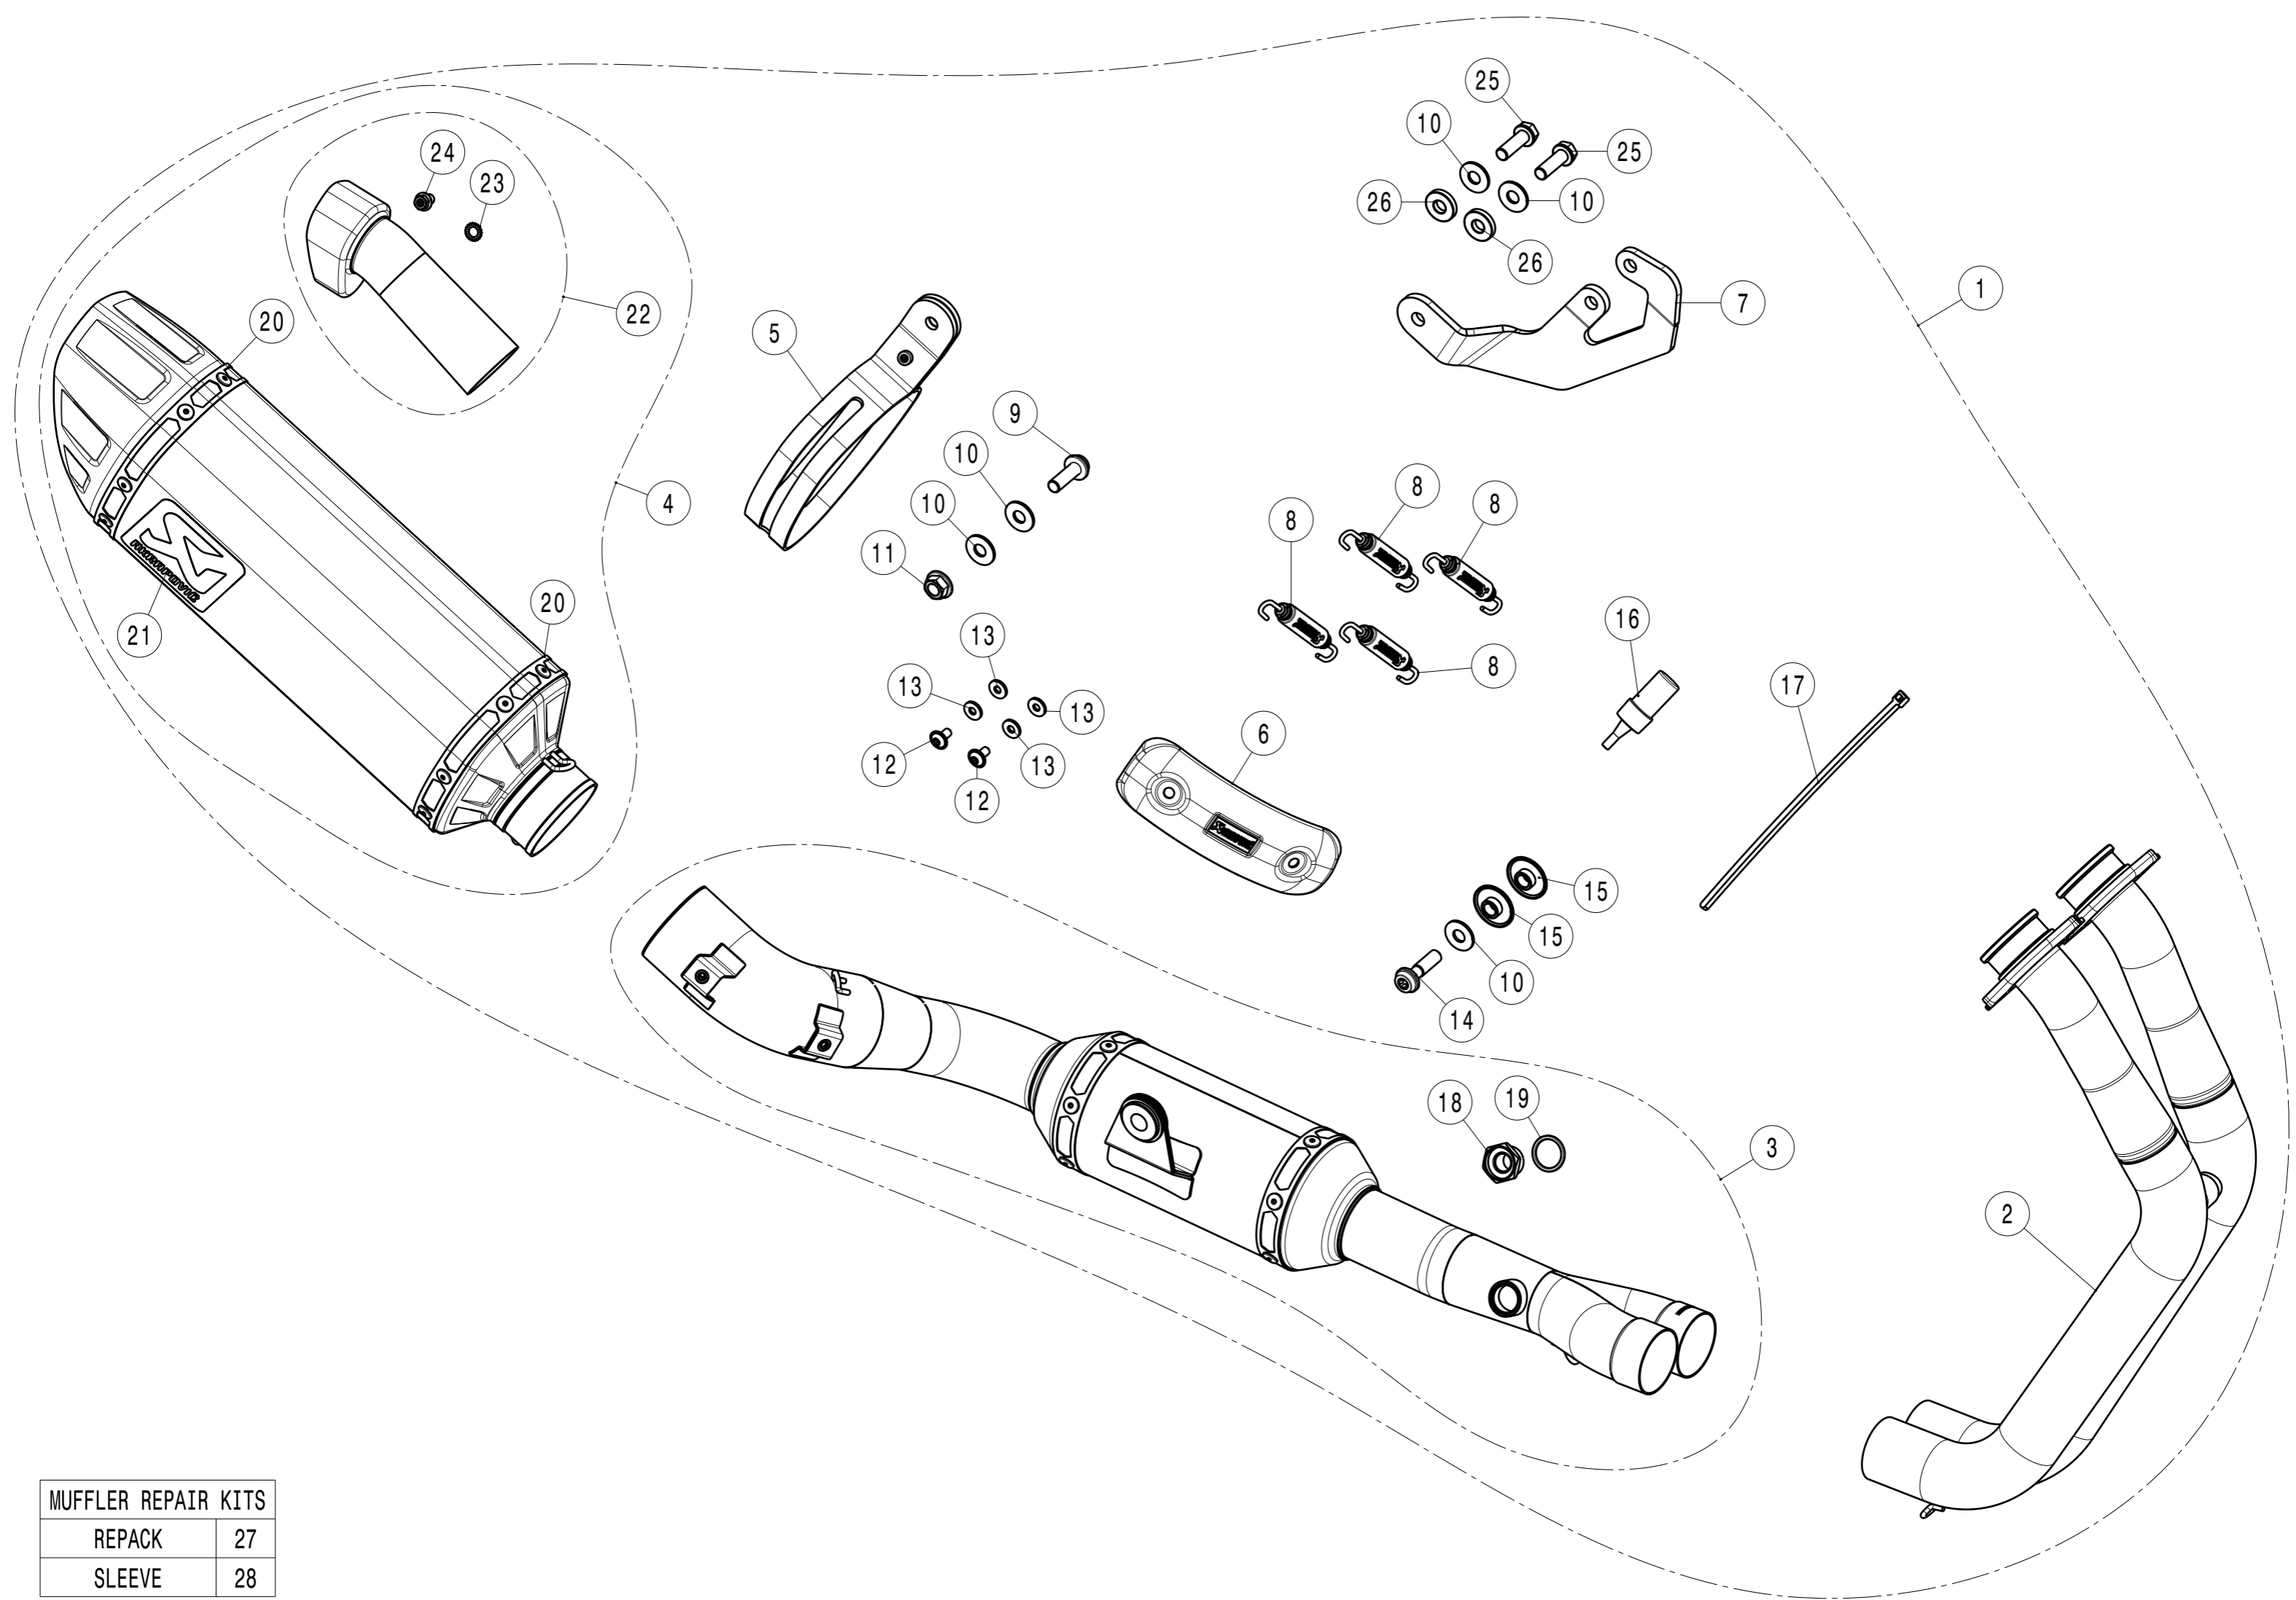

SUZUKI GSX-8S

STOCK

RACING LINE

MUFFLER REPAIR KITS	
REPACK	27
SLEEVE	28

No.	SalesCode	Description	Qty.
1	S-S8R1-EEC	racng system	1
2	H-S8R1SS	header set SS	1
3	L-S8R1SS	link pipe SS	1
4	M-EE00103C	muffler	1
5	P-MCCEE2X	muffler clamp	1
6	P-HSK10R2	heat shield CA	1
7	P-X326	muffler bracket	1
8	P-S1/2	spring	4
9	P-FB155	bolt	1
10	P-DR86	washer SS	5
11	P-FN12	nut	1
12	P-FB157	bolt	2
13	P-DRH2/BAR316	washer SS	4
14	P-FB167	bolt	1
15	P-DR62	spacer bushe AL	2
16	P-LT1	screw sealant	1
17	P-VEZ2	tie wrap	1
18	P-LBSB5	lambda reduction insert M18/M12	1
19	P-LW2	tesnilo epa lambde "C" SS D22/17,5x1,5@	1
20	P-TT90	belt TI for CA sleeve	2
21	P-HST14AL	sticker	1
22	V-TUV050/2	insert SS	1
23	P-DR18	washer SS	1
24	P-FB40	bolt	1
25	P-FB10	bolt	2
26	P-DR177	spacer bushe AL	2
27	P-RPCK337	muffler repack kit	1
28	P-RKS774EE280	muffler sleeve kit	1