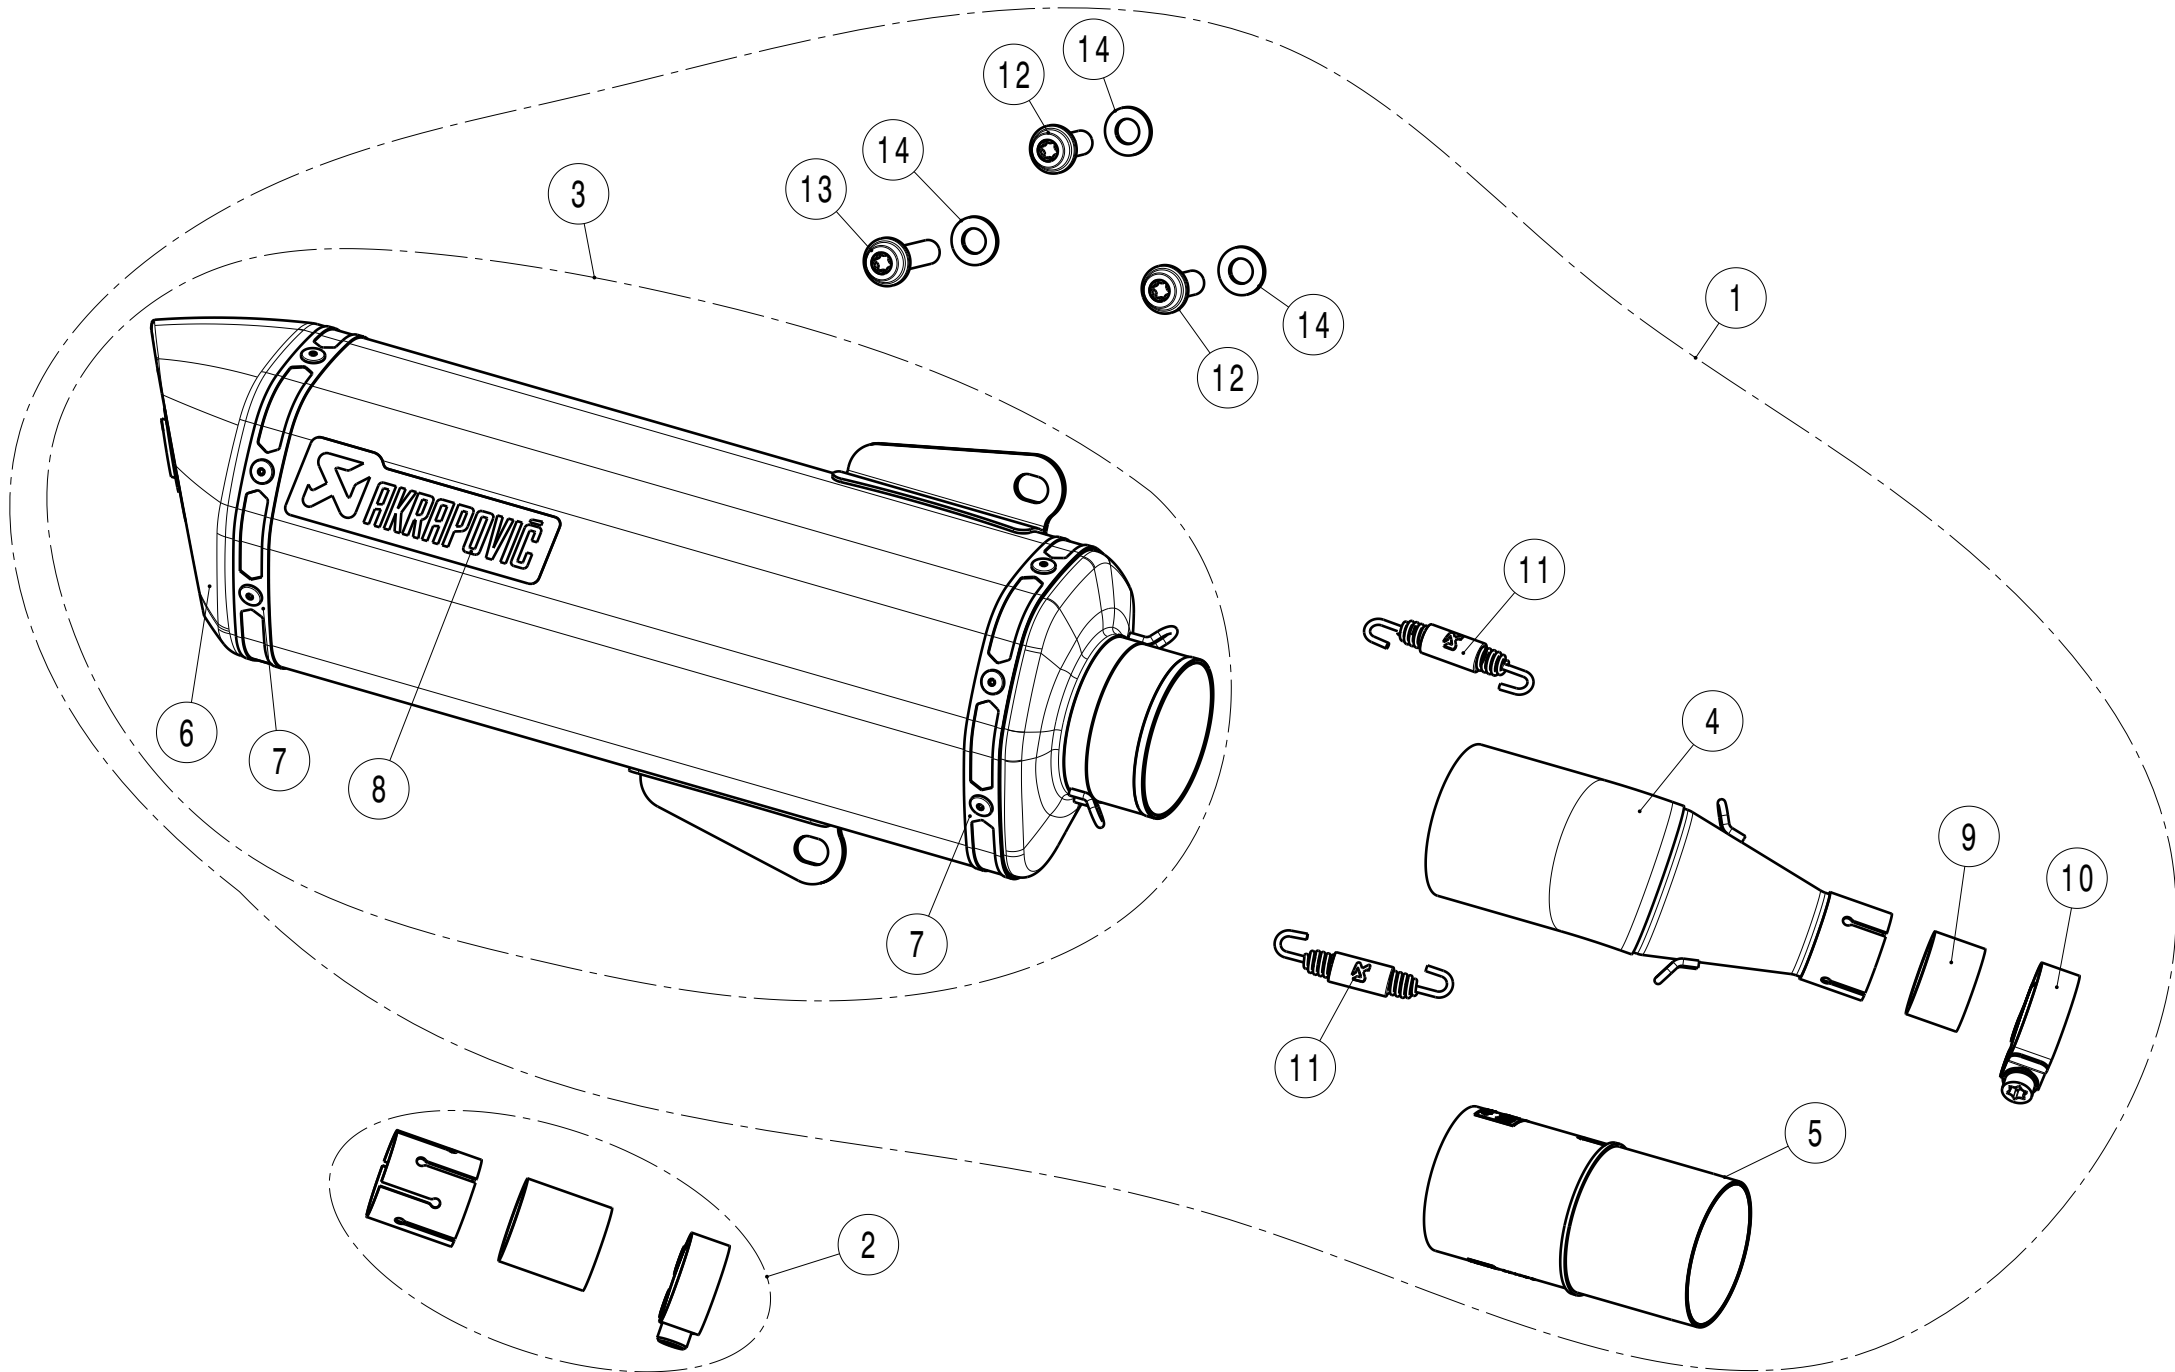

# YAMAHA X-MAX 125

 STOCK

 SLIP-ON EC-ECE

MUFFLER REPAIR KITS	
REPACK	15
SLEEVE	16

WARNING! EC TYPE APPROVAL IS VALID ONLY WHEN CATALYTIC CONVERTER IS INSTALED!

No.	SalesCode	Description	Qty.
1	S-Y125SO6-HRSS	slip on system	1
2	P-HF1505	montažni set YA X-MAX 125 reassembly AKR	1
3	M-HR07902SS	muffler	1
4	L-Y125SO3SS	link pipe SS	1
5	P-KAT-098	catalytic converter	1
6	V-EC280	end cap CA	1
7	P-TT45	belt TI for SS sleeve	2
8	P-HST19AL	sticker AL	1
9	P-G76	graphite gasket	1
10	P-R204	clamp SS	1
11	P-S2/1	spring	2
12	P-FB213	bolt	2
13	P-FB214	bolt	1
14	P-DR41	washer SS	3
15	P-RPCK172	repack kit	1
16	P-RKS771R350	muffler sleeve kit	1