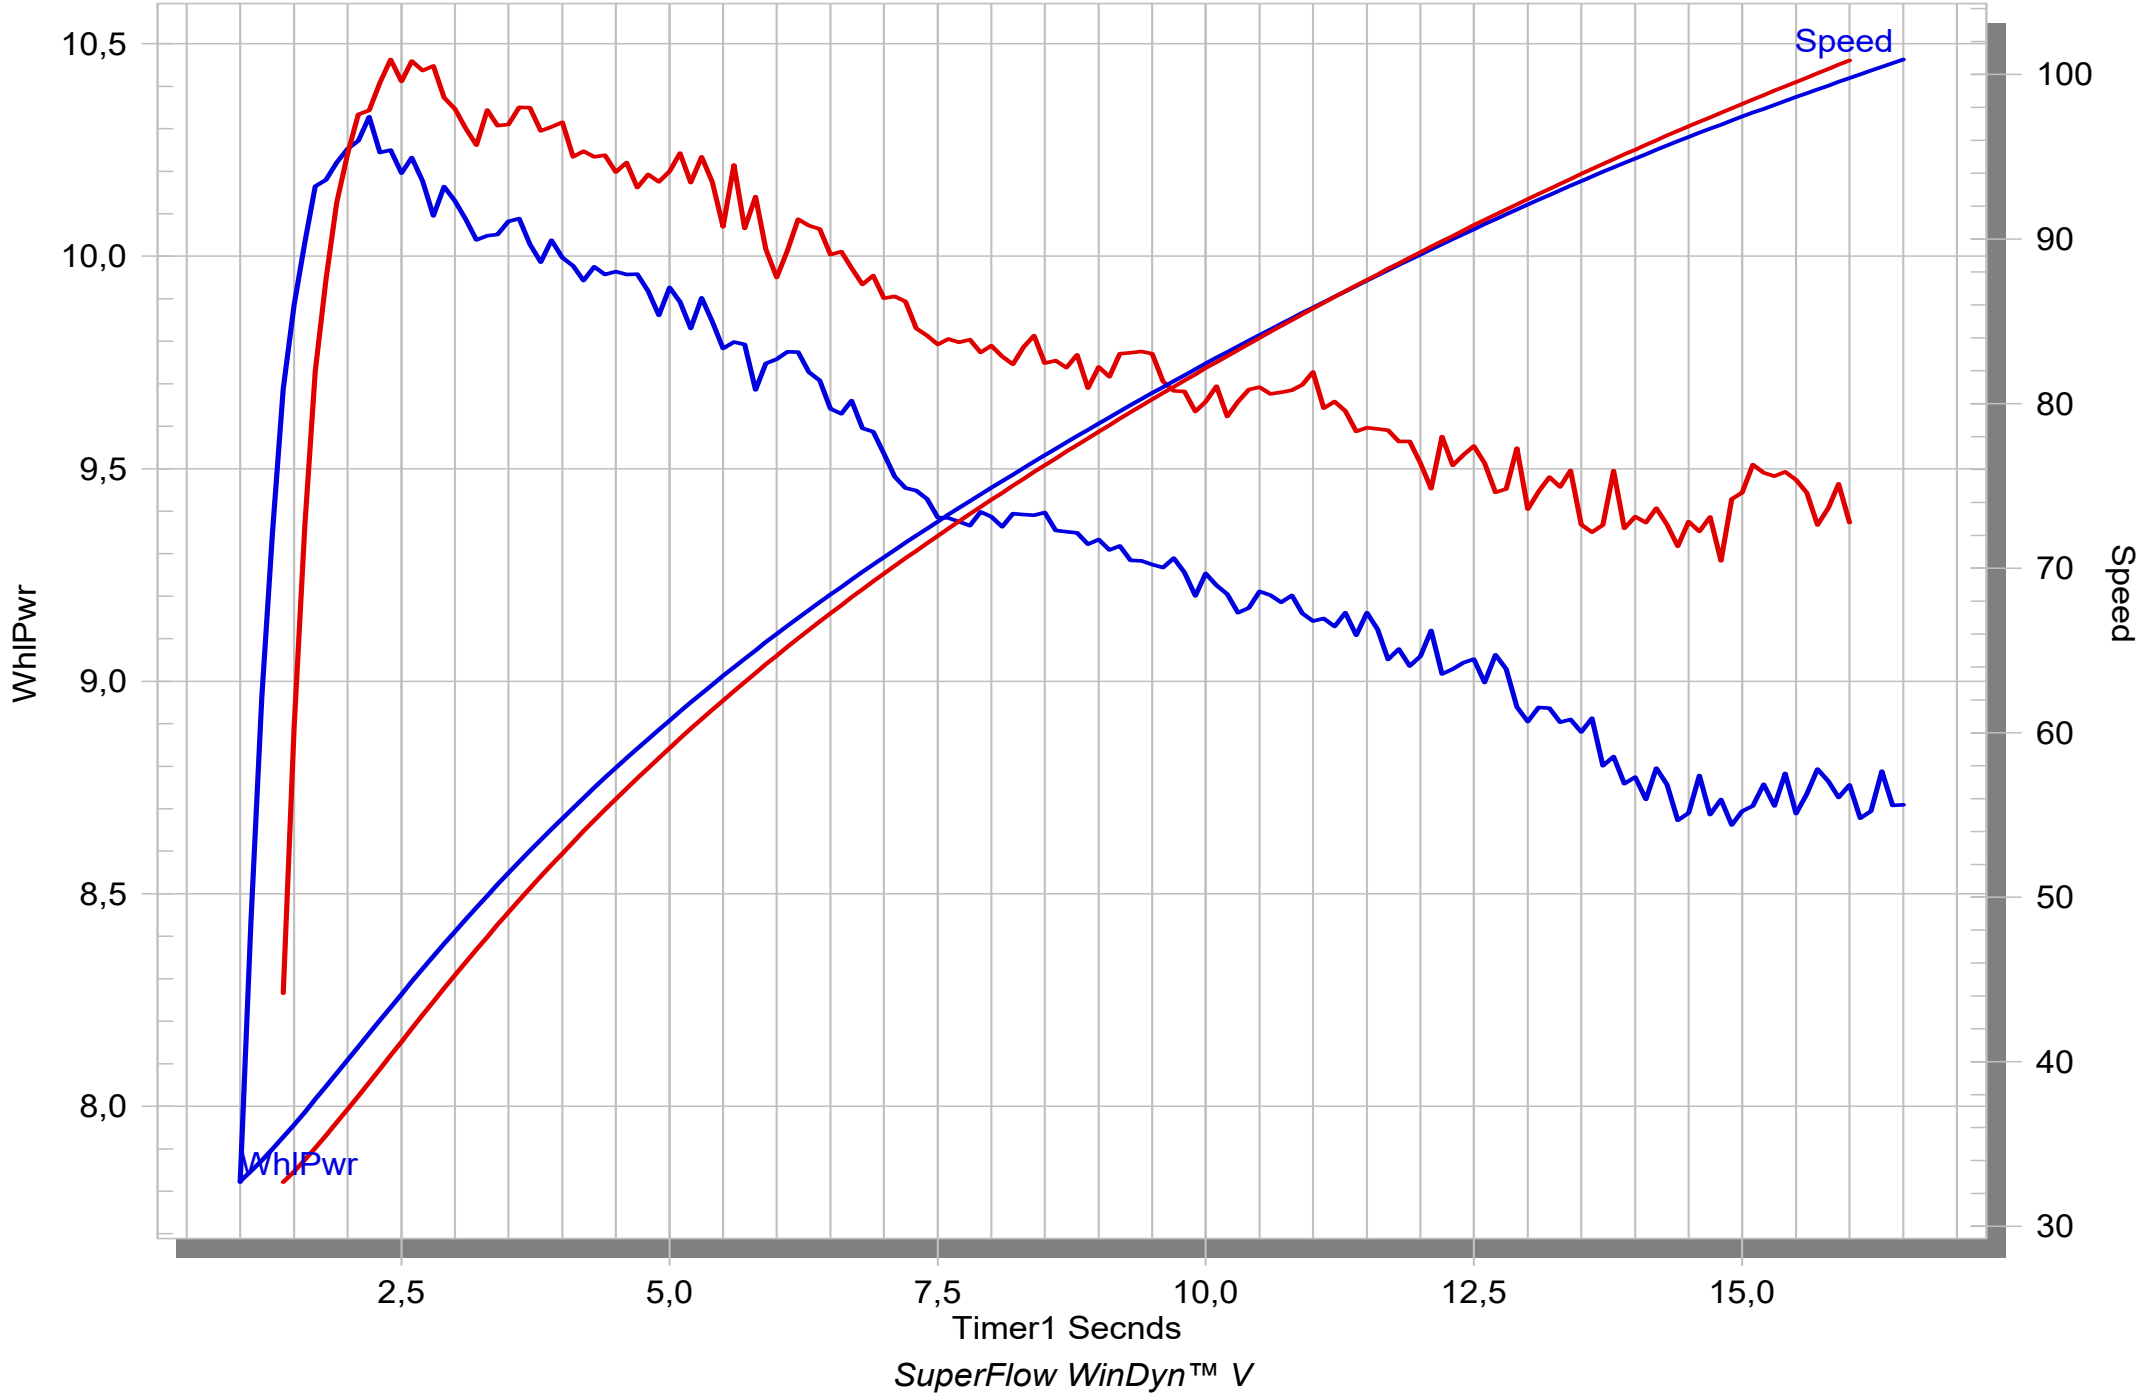

# YAMAHA X-MAX 125

 STOCK

 SLIP-ON EC-ECE

MUFFLER REPAIR KITS	
REPACK	15
SLEEVE	16

WARNING! EC TYPE APPROVAL IS VALID ONLY WHEN CATALYTIC CONVERTER IS INSTALED!

No.	SalesCode	Description	Qty.
1	S-Y125SO6-HRSS	slip on system	1
2	P-HF1505	montažni set YA X-MAX 125 reassembly AKR	1
3	M-HR07902SS	muffler	1
4	L-Y125SO3SS	link pipe SS	1
5	P-KAT-098	catalytic converter	1
6	V-EC280	end cap CA	1
7	P-TT45	belt TI for SS sleeve	2
8	P-HST19AL	sticker AL	1
9	P-G76	graphite gasket	1
10	P-R204	clamp SS	1
11	P-S2/1	spring	2
12	P-FB213	bolt	2
13	P-FB214	bolt	1
14	P-DR41	washer SS	3
15	P-RPCK172	repack kit	1
16	P-RKS771R350	muffler sleeve kit	1