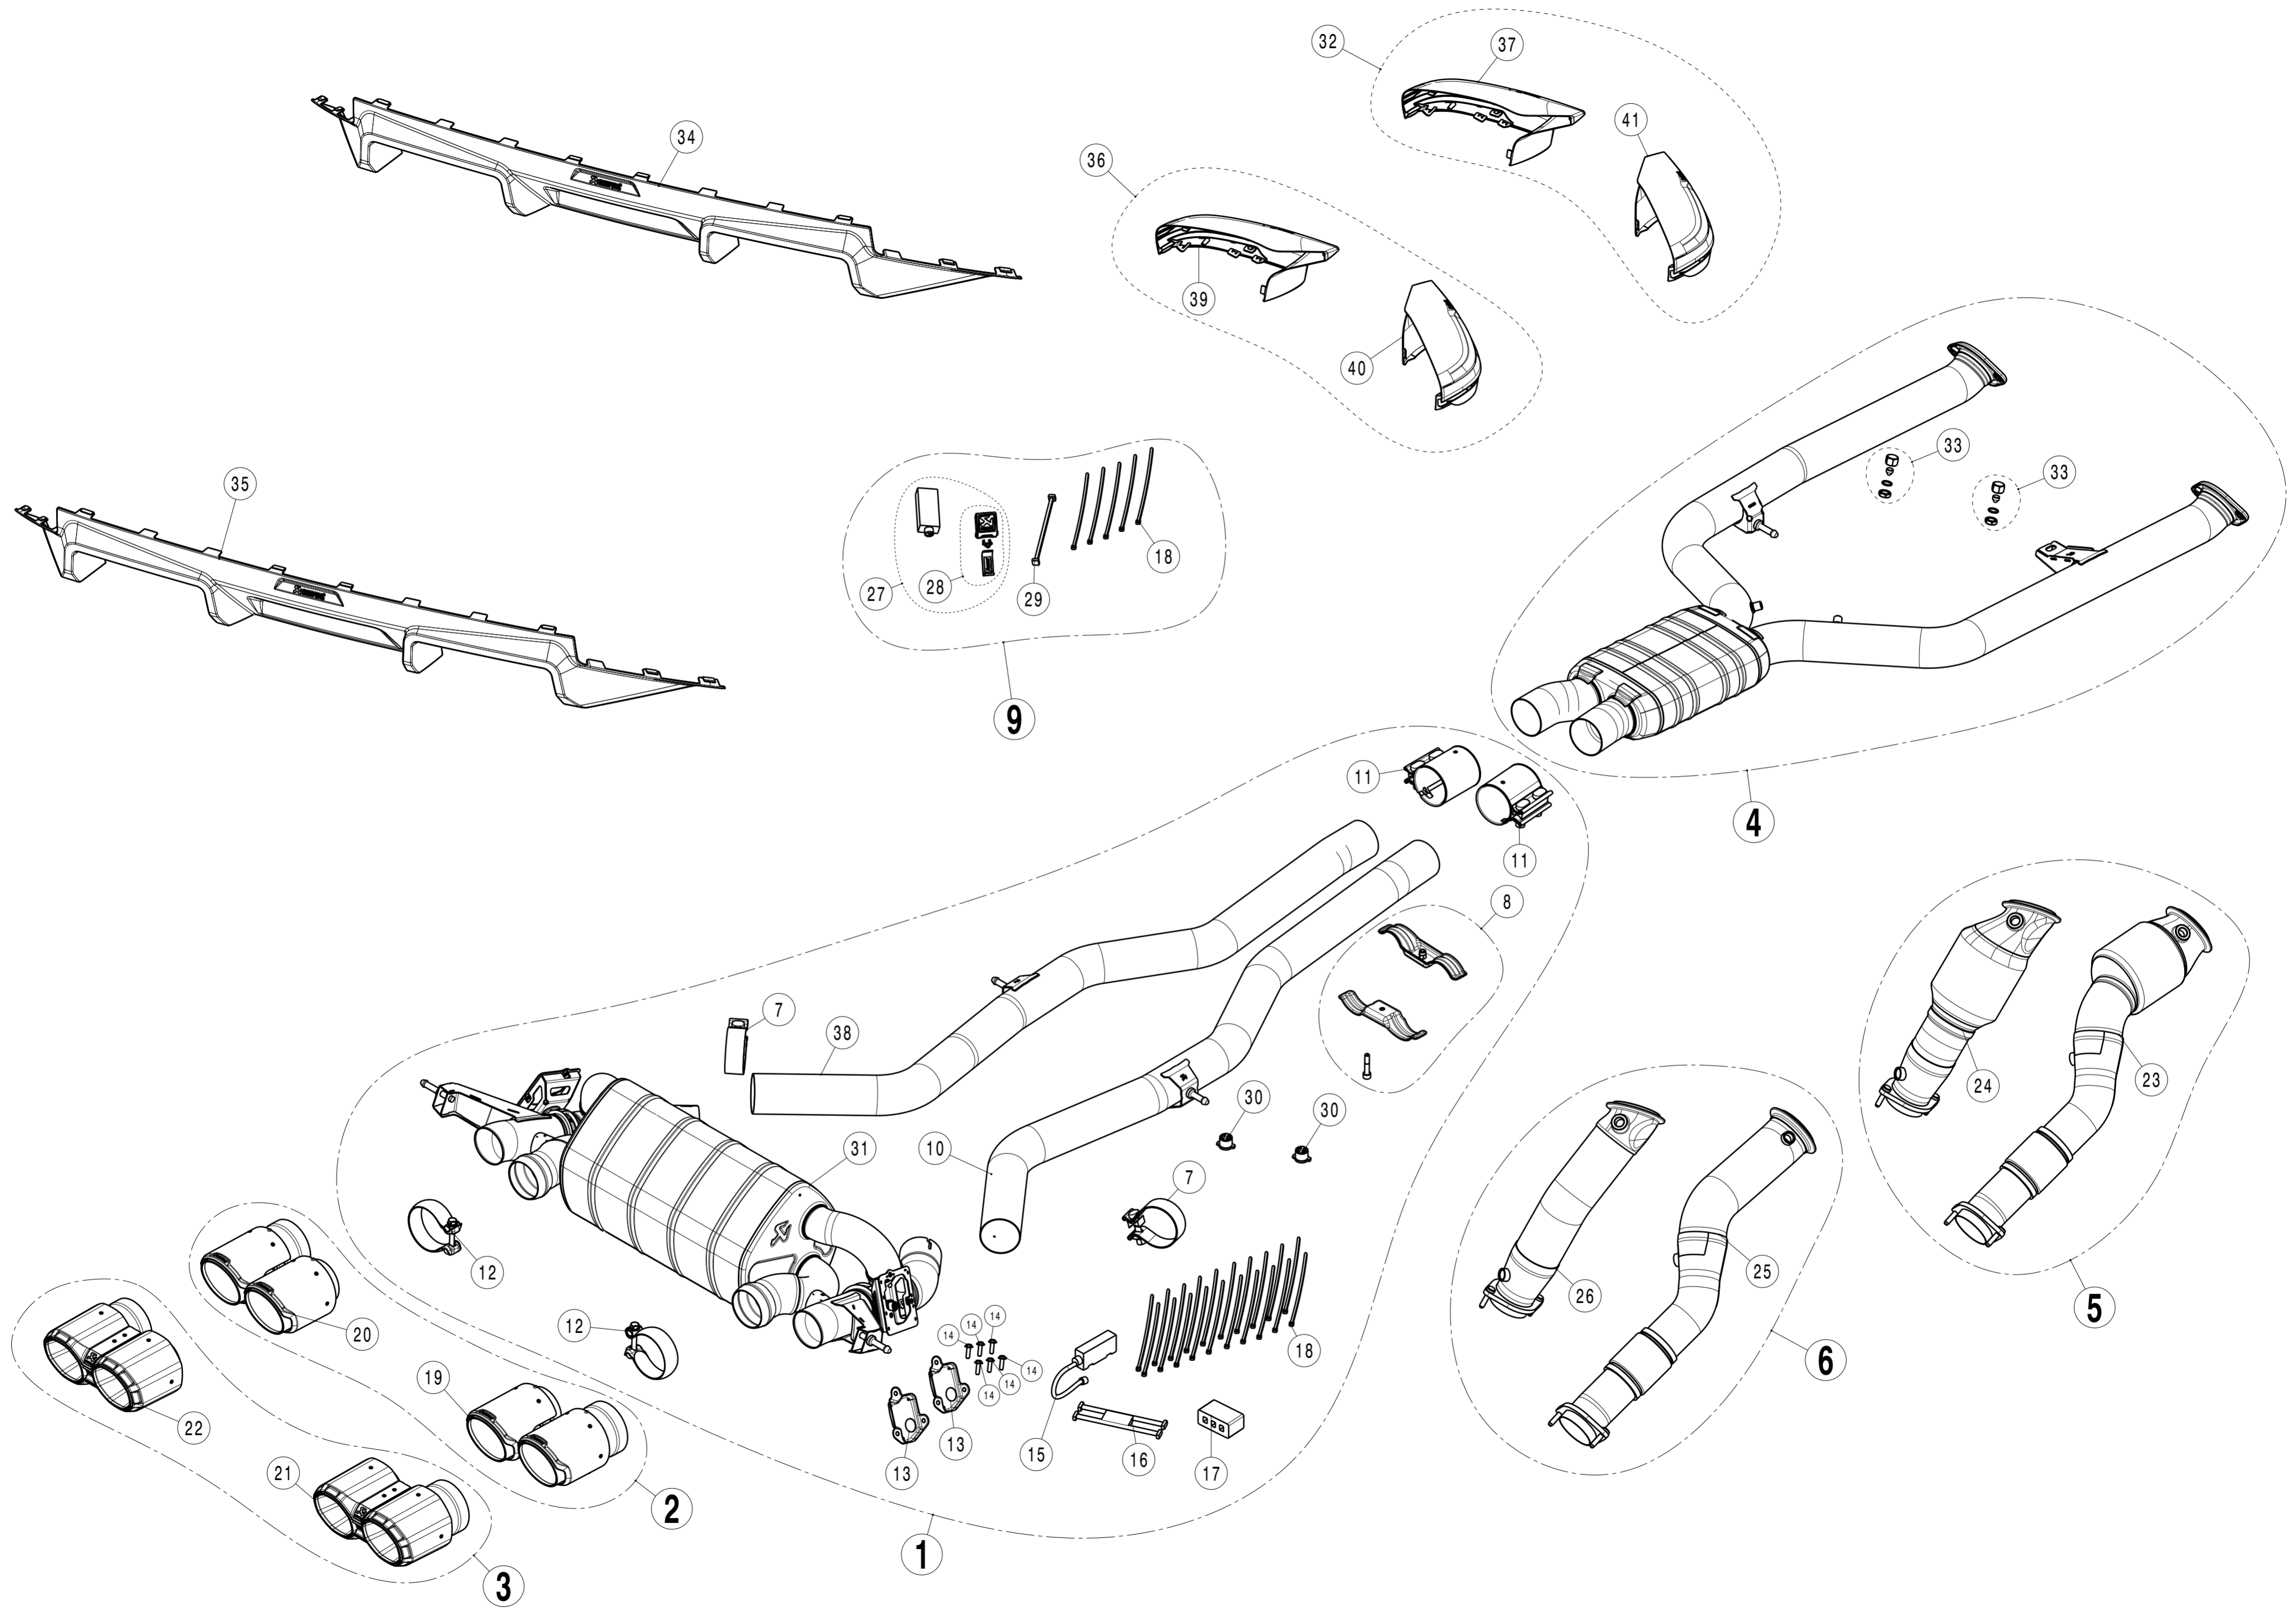

BMW M2

STOCK

SLIP ON

No.	SalesCode	Description	Qty.
1	S-BM/T/34H	slip on system	1
2	TP-CT/68	tail pipe CA Set	1
3	TP-CT/69	tail pipe CA Set	1
4	E-BM/SS/9	evolution link pipe set	1
5	DP-BM/SS/8	downpipe SS optional cat	1
6	DP-BM/SS/9	downpipe SS optional w/o cat	1
7	P-R69	clamp SS	2
8	P-X328	bracket	1
9	P-HF1384	Sound Kit	1
10	L-BM/T/14/R	Linkpipe TI right	1
11	P-R75	clamp SS	2
12	P-R142	clamp SS	2
13	P-HS/BM/1	heat shield SS	2
14	P-FB220	bolt	6
15	P-HF936	VTS CAN Sniffer	1
16	P-HF1404	cable/wire harness	1
17	P-HF1382	Controller	1
18	P-VEZ2	tie wrap	25
19	TP-CT/68/R	tail pipe right CA	1
20	TP-CT/68/L	tail pipe left CA	1
21	TP-CT/69/R	tail pipe right CA	1
22	TP-CT/69/L	tail pipe left CA	1
23	DP-BM/SS/8/R	downpipe SS right	1
24	DP-BM/SS/8/L	downpipe SS left	1
25	DP-BM/SS/9/R	downpipe SS right	1
26	DP-BM/SS/9/L	downpipe SS left	1
27	P-HF841-A5	Key Fob + Receiver	1
28	P-HF841/2	Key Fob	1
29	P-HF1109	cable/wire harness	1
30	P-HF1453	lever SS	2
31	M-BM/T/27H	muffler	1
32	WM-BM/CA/4/M	CA Wing Mirror Cover Set Matte	1
33	P-HF1407	pressure plug with gasket for LP	2
34	DI-BM/CA/10/G	rear CA diffuser Glossy	1
35	DI-BM/CA/10/M	rear CA diffuser Matt	1
36	WM-BM/CA/4/G	CA Wing Mirror Cover Set High Gloss	1
37	WM-BM/CA/4/M/L	Wing Mirror Cover CA Matte Left	1
38	L-BM/T/14/L	Linkpipe TI left	1
39	WM-BM/CA/4/G/L	Wing Mirror Cover CA High Gloss Left	1
40	WM-BM/CA/4/G/R	Wing Mirror Cover CA High Gloss Right	1
41	WM-BM/CA/4/M/R	Wing Mirror Cover CA Matte Right	1