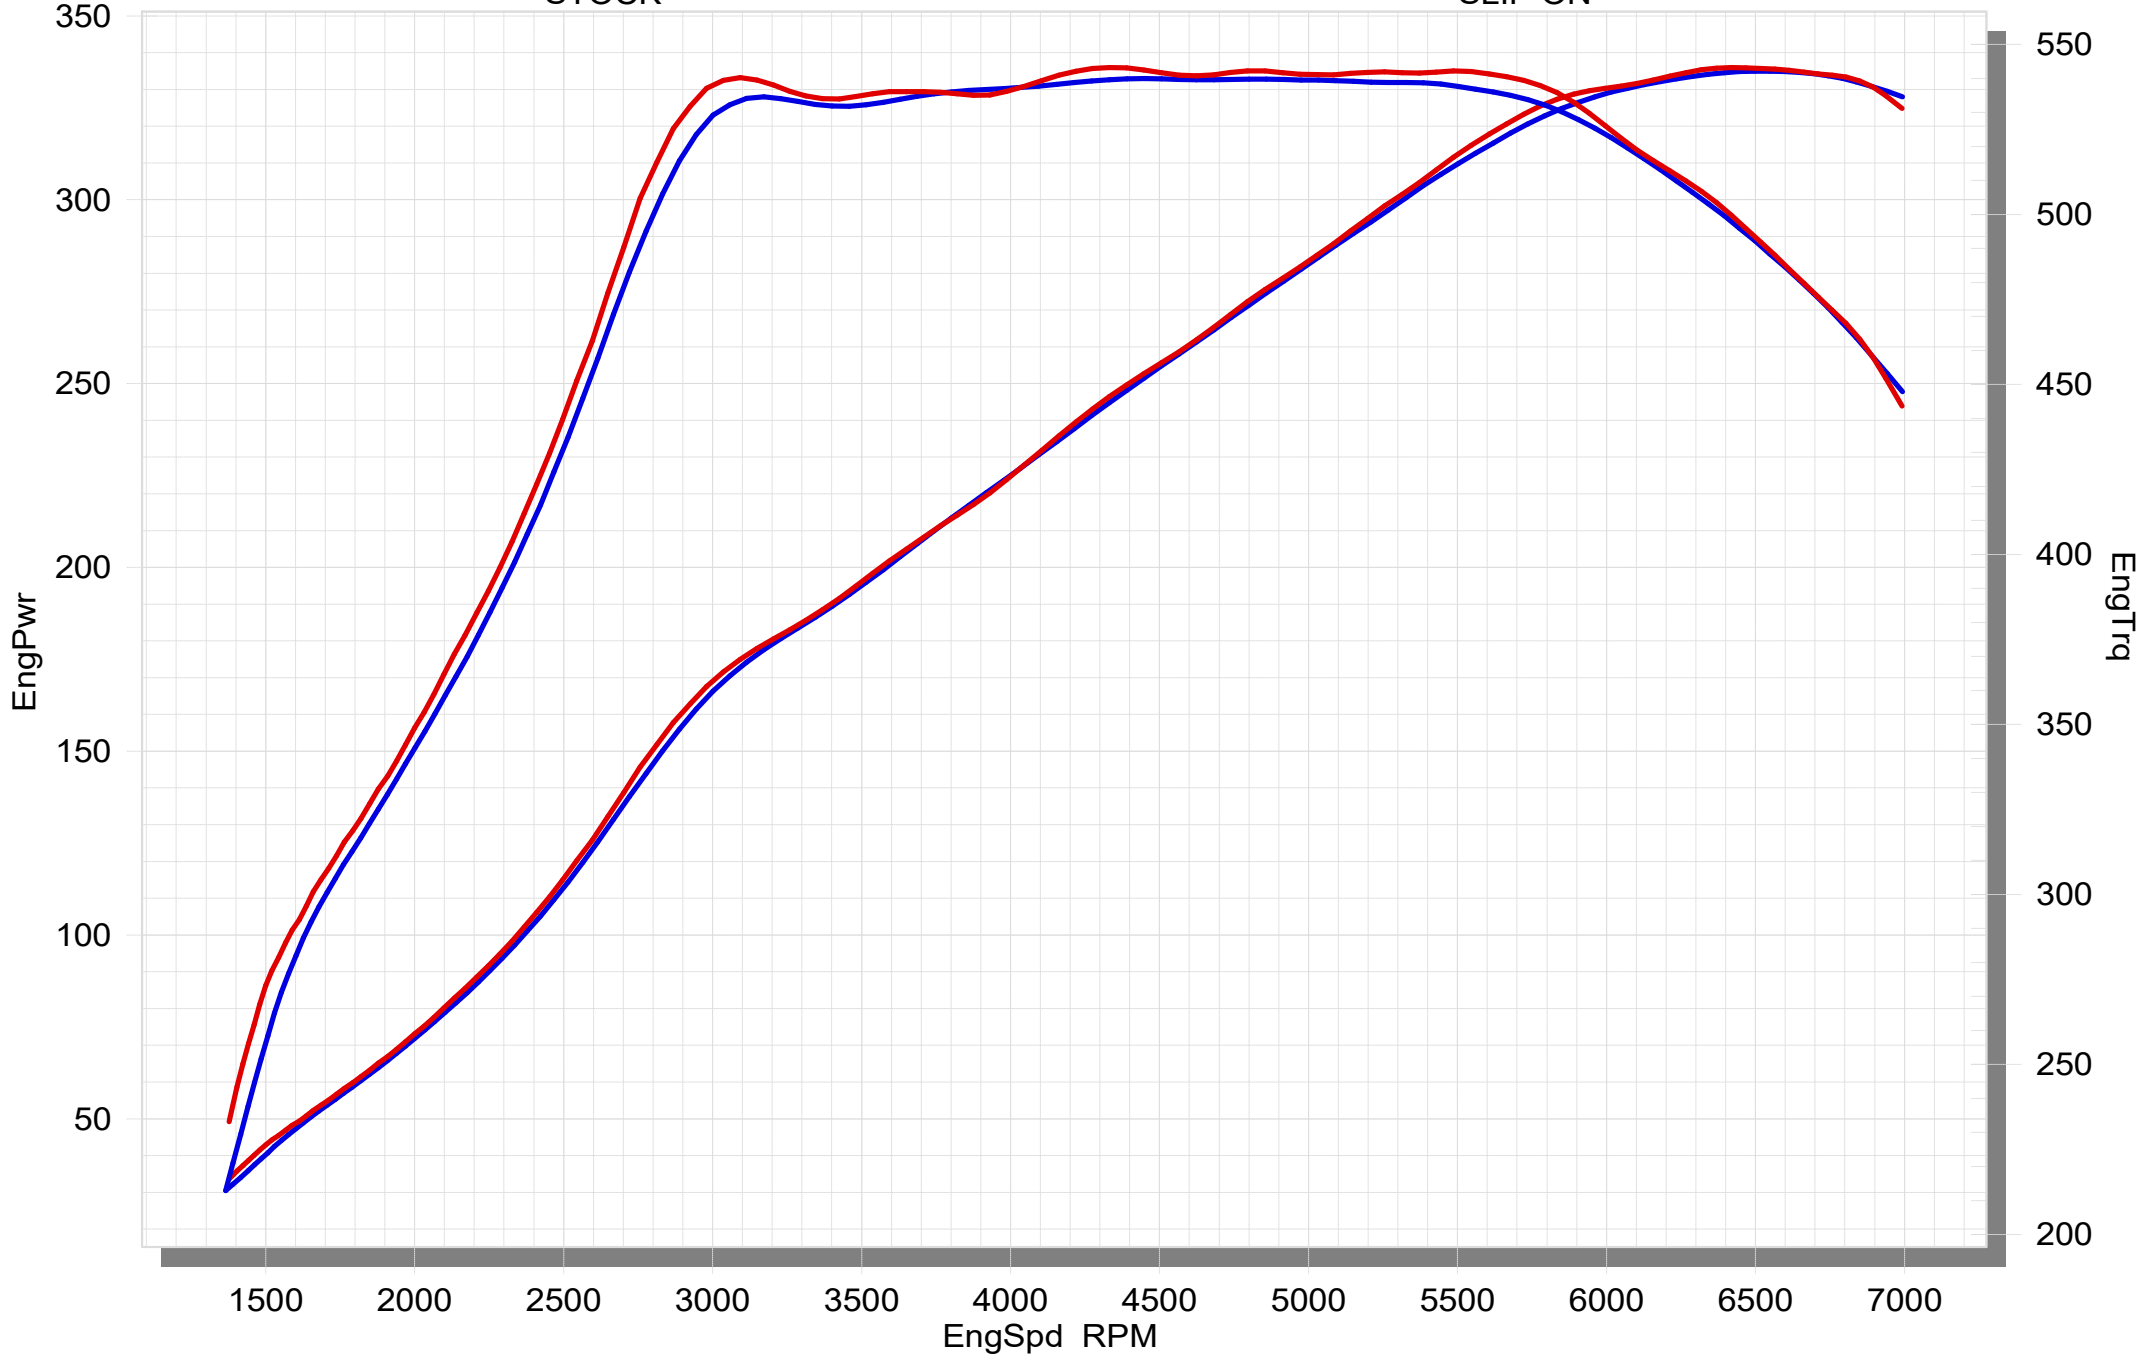

BMW M2

STOCK

SLIP ON

No.	SalesCode	Description	Qty.
1	S-BM/T/34H	slip on system	1
2	TP-CT/68	tail pipe CA Set	1
3	TP-CT/69	tail pipe CA Set	1
4	E-BM/SS/9	evolution link pipe set	1
5	DP-BM/SS/8	downpipe SS optional cat	1
6	DP-BM/SS/9	downpipe SS optional w/o cat	1
7	P-R69	clamp SS	2
8	P-X328	bracket	1
9	P-HF1384	Sound Kit	1
10	L-BM/T/14/R	Linkpipe TI right	1
11	P-R75	clamp SS	2
12	P-R142	clamp SS	2
13	P-HS/BM/1	heat shield SS	2
14	P-FB220	bolt	6
15	P-HF936	VTS CAN Sniffer	1
16	P-HF1404	cable/wire harness	1
17	P-HF1382	Controller	1
18	P-VEZ2	tie wrap	25
19	TP-CT/68/R	tail pipe right CA	1
20	TP-CT/68/L	tail pipe left CA	1
21	TP-CT/69/R	tail pipe right CA	1
22	TP-CT/69/L	tail pipe left CA	1
23	DP-BM/SS/8/R	downpipe SS right	1
24	DP-BM/SS/8/L	downpipe SS left	1
25	DP-BM/SS/9/R	downpipe SS right	1
26	DP-BM/SS/9/L	downpipe SS left	1
27	P-HF841-A5	Key Fob + Receiver	1
28	P-HF841/2	Key Fob	1
29	P-HF1109	cable/wire harness	1
30	P-HF1453	lever SS	2
31	M-BM/T/27H	muffler	1
32	WM-BM/CA/4/M	CA Wing Mirror Cover Set Matte	1
33	P-HF1407	pressure plug with gasket for LP	2
34	DI-BM/CA/10/G	rear CA diffuser Glossy	1
35	DI-BM/CA/10/M	rear CA diffuser Matt	1
36	WM-BM/CA/4/G	CA Wing Mirror Cover Set High Gloss	1
37	WM-BM/CA/4/M/L	Wing Mirror Cover CA Matte Left	1
38	L-BM/T/14/L	Linkpipe TI left	1
39	WM-BM/CA/4/G/L	Wing Mirror Cover CA High Gloss Left	1
40	WM-BM/CA/4/G/R	Wing Mirror Cover CA High Gloss Right	1
41	WM-BM/CA/4/M/R	Wing Mirror Cover CA Matte Right	1