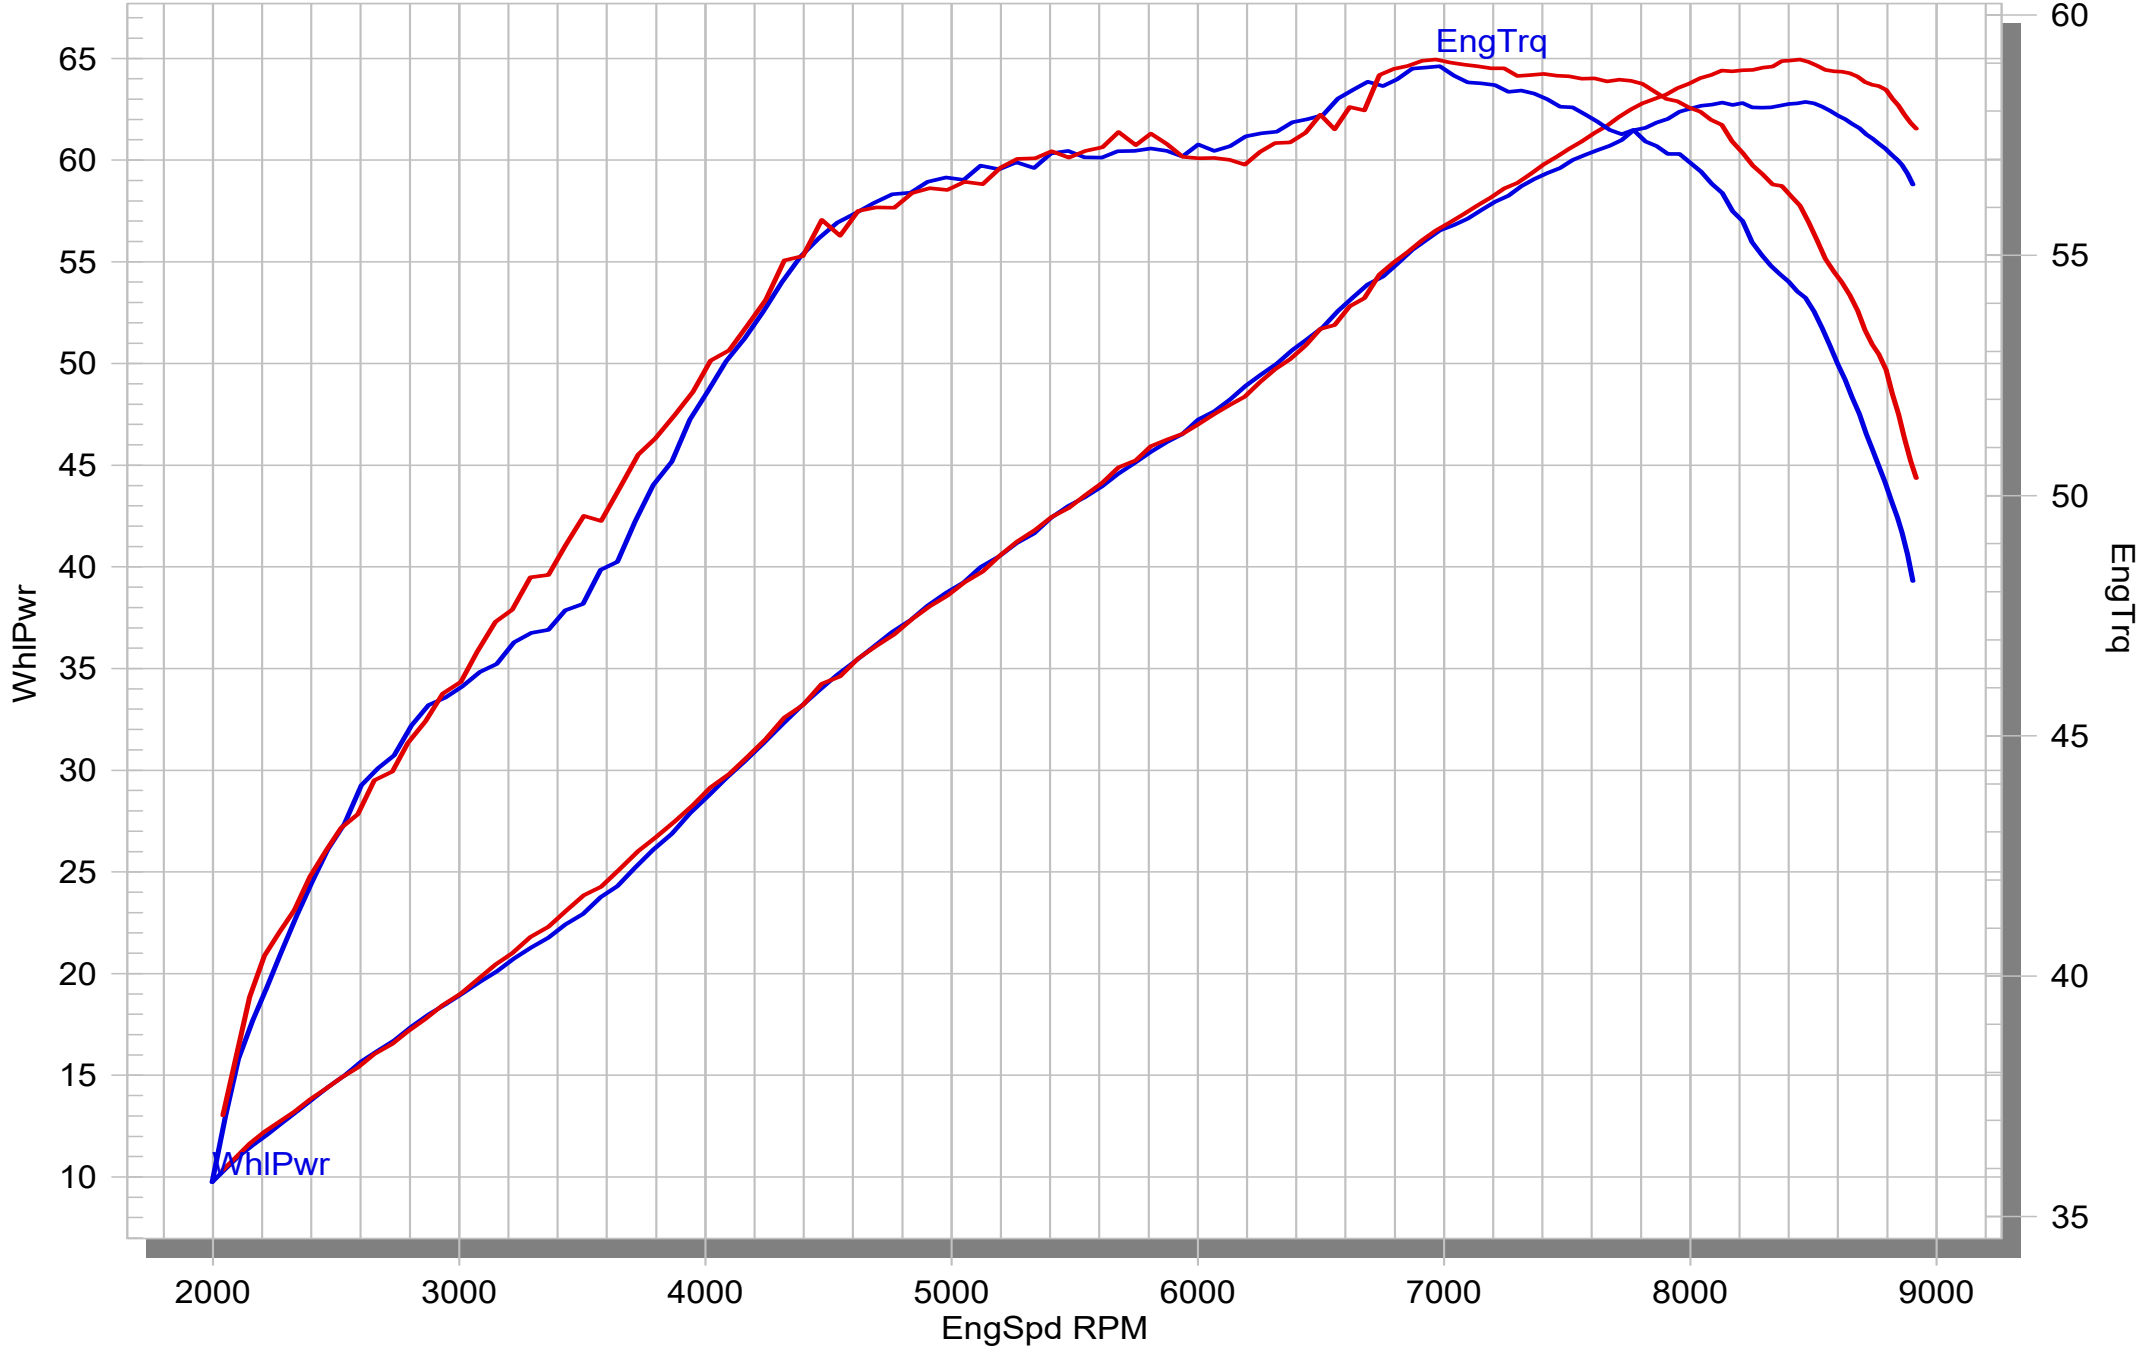

KAWASAKI Z650

STOCK

RACING EC-ECE

MUFFLER REPAIR KITS	
REPACK	21
SLEEVE	22

WARNING! EC TYPE APPROVAL IS VALID ONLY WHEN CATALYTIC CONVERTER IS INSTALLED!

No.	SalesCode	Description	Qty.
1	S-K6R14-HEGEHT/2	slip on system	1
2	M-HEGEH00704T/2	muffler	1
3	L-K6R11/1	link pipe SS	1
4	H-K6R11	header SS	1
5	P-KAT-084/1	catalytic converter	1
6	P-HST13AL	sticker vertical	2
7	P-TT73	belt TI for SS sleeve	1
8	V-EC338	end cap	1
9	P-X186	bracket SS	1
10	P-FB65	bolt	2
11	P-DR4	washer SS	2
12	P-FB42	bolt	4
13	P-LT1	screw sealant	1
14	P-S1/2	spring	6
15	P-LBSB4	lambda plug	1
16	P-FB129	bolt	3
17	P-DRH4/BAR316	heat resistant washer	3
18	P-DRH1/BAR316	heat resistant washer	3
19	P-FN8	nut	3
20	P-VEZ2	tie wrap	4
21	P-RPCK163	muffler repack kit	1
22	P-RKS780EGEH237	sleeve kit	1