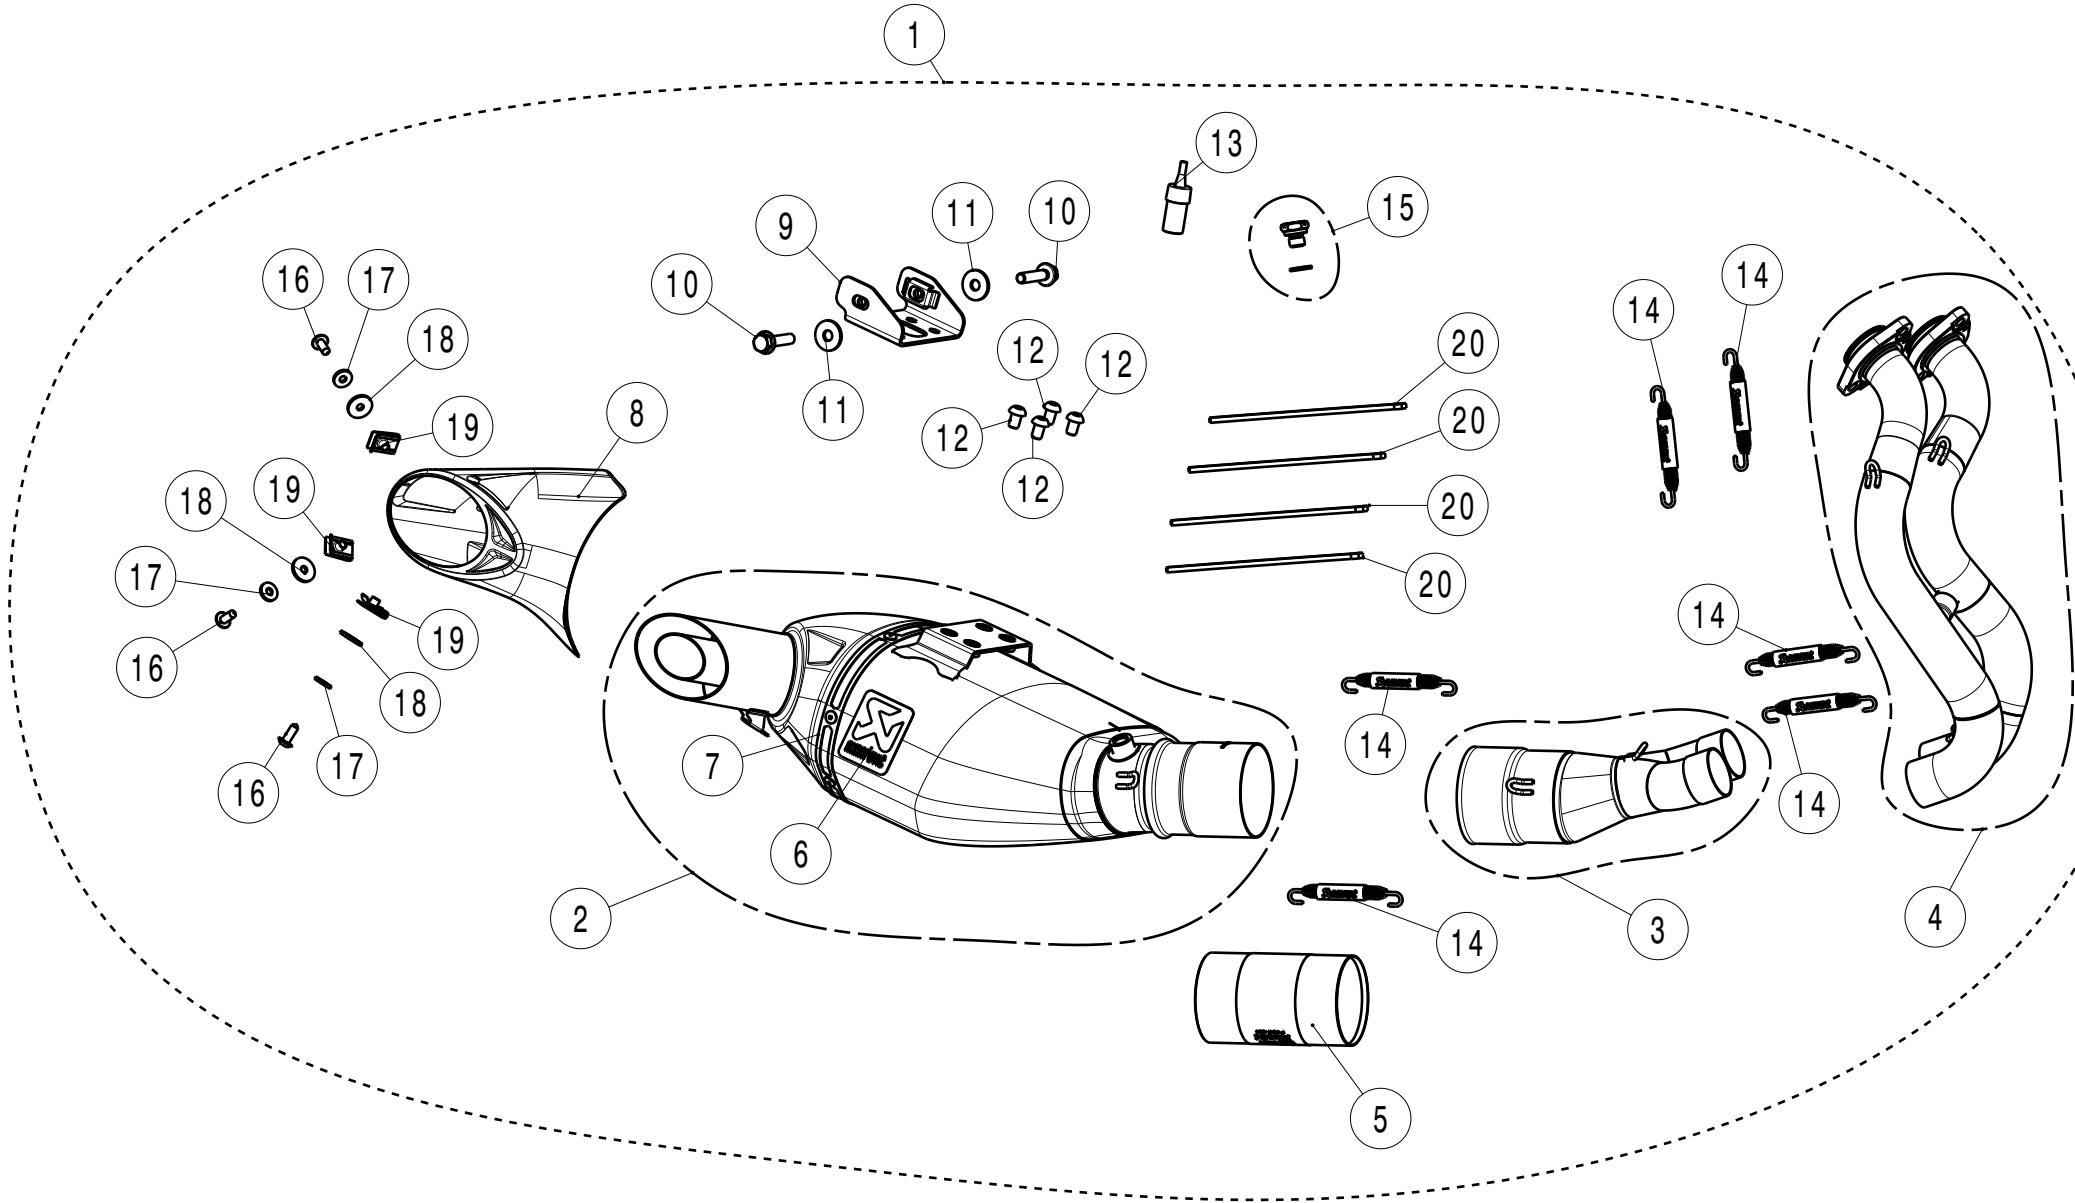

KAWASAKI Z650

STOCK

RACING EC-ECE

MUFFLER REPAIR KITS	
REPACK	21
SLEEVE	22

WARNING! EC TYPE APPROVAL IS VALID ONLY WHEN CATALYTIC CONVERTER IS INSTALLED!

No.	SalesCode	Description	Qty.
1	S-K6R14-HEGEHT/2	slip on system	1
2	M-HEGEH00704T/2	muffler	1
3	L-K6R11/1	link pipe SS	1
4	H-K6R11	header SS	1
5	P-KAT-084/1	catalytic converter	1
6	P-HST13AL	sticker vertical	2
7	P-TT73	belt TI for SS sleeve	1
8	V-EC338	end cap	1
9	P-X186	bracket SS	1
10	P-FB65	bolt	2
11	P-DR4	washer SS	2
12	P-FB42	bolt	4
13	P-LT1	screw sealant	1
14	P-S1/2	spring	6
15	P-LBSB4	lambda plug	1
16	P-FB129	bolt	3
17	P-DRH4/BAR316	heat resistant washer	3
18	P-DRH1/BAR316	heat resistant washer	3
19	P-FN8	nut	3
20	P-VEZ2	tie wrap	4
21	P-RPCK163	muffler repack kit	1
22	P-RKS780EGEH237	sleeve kit	1