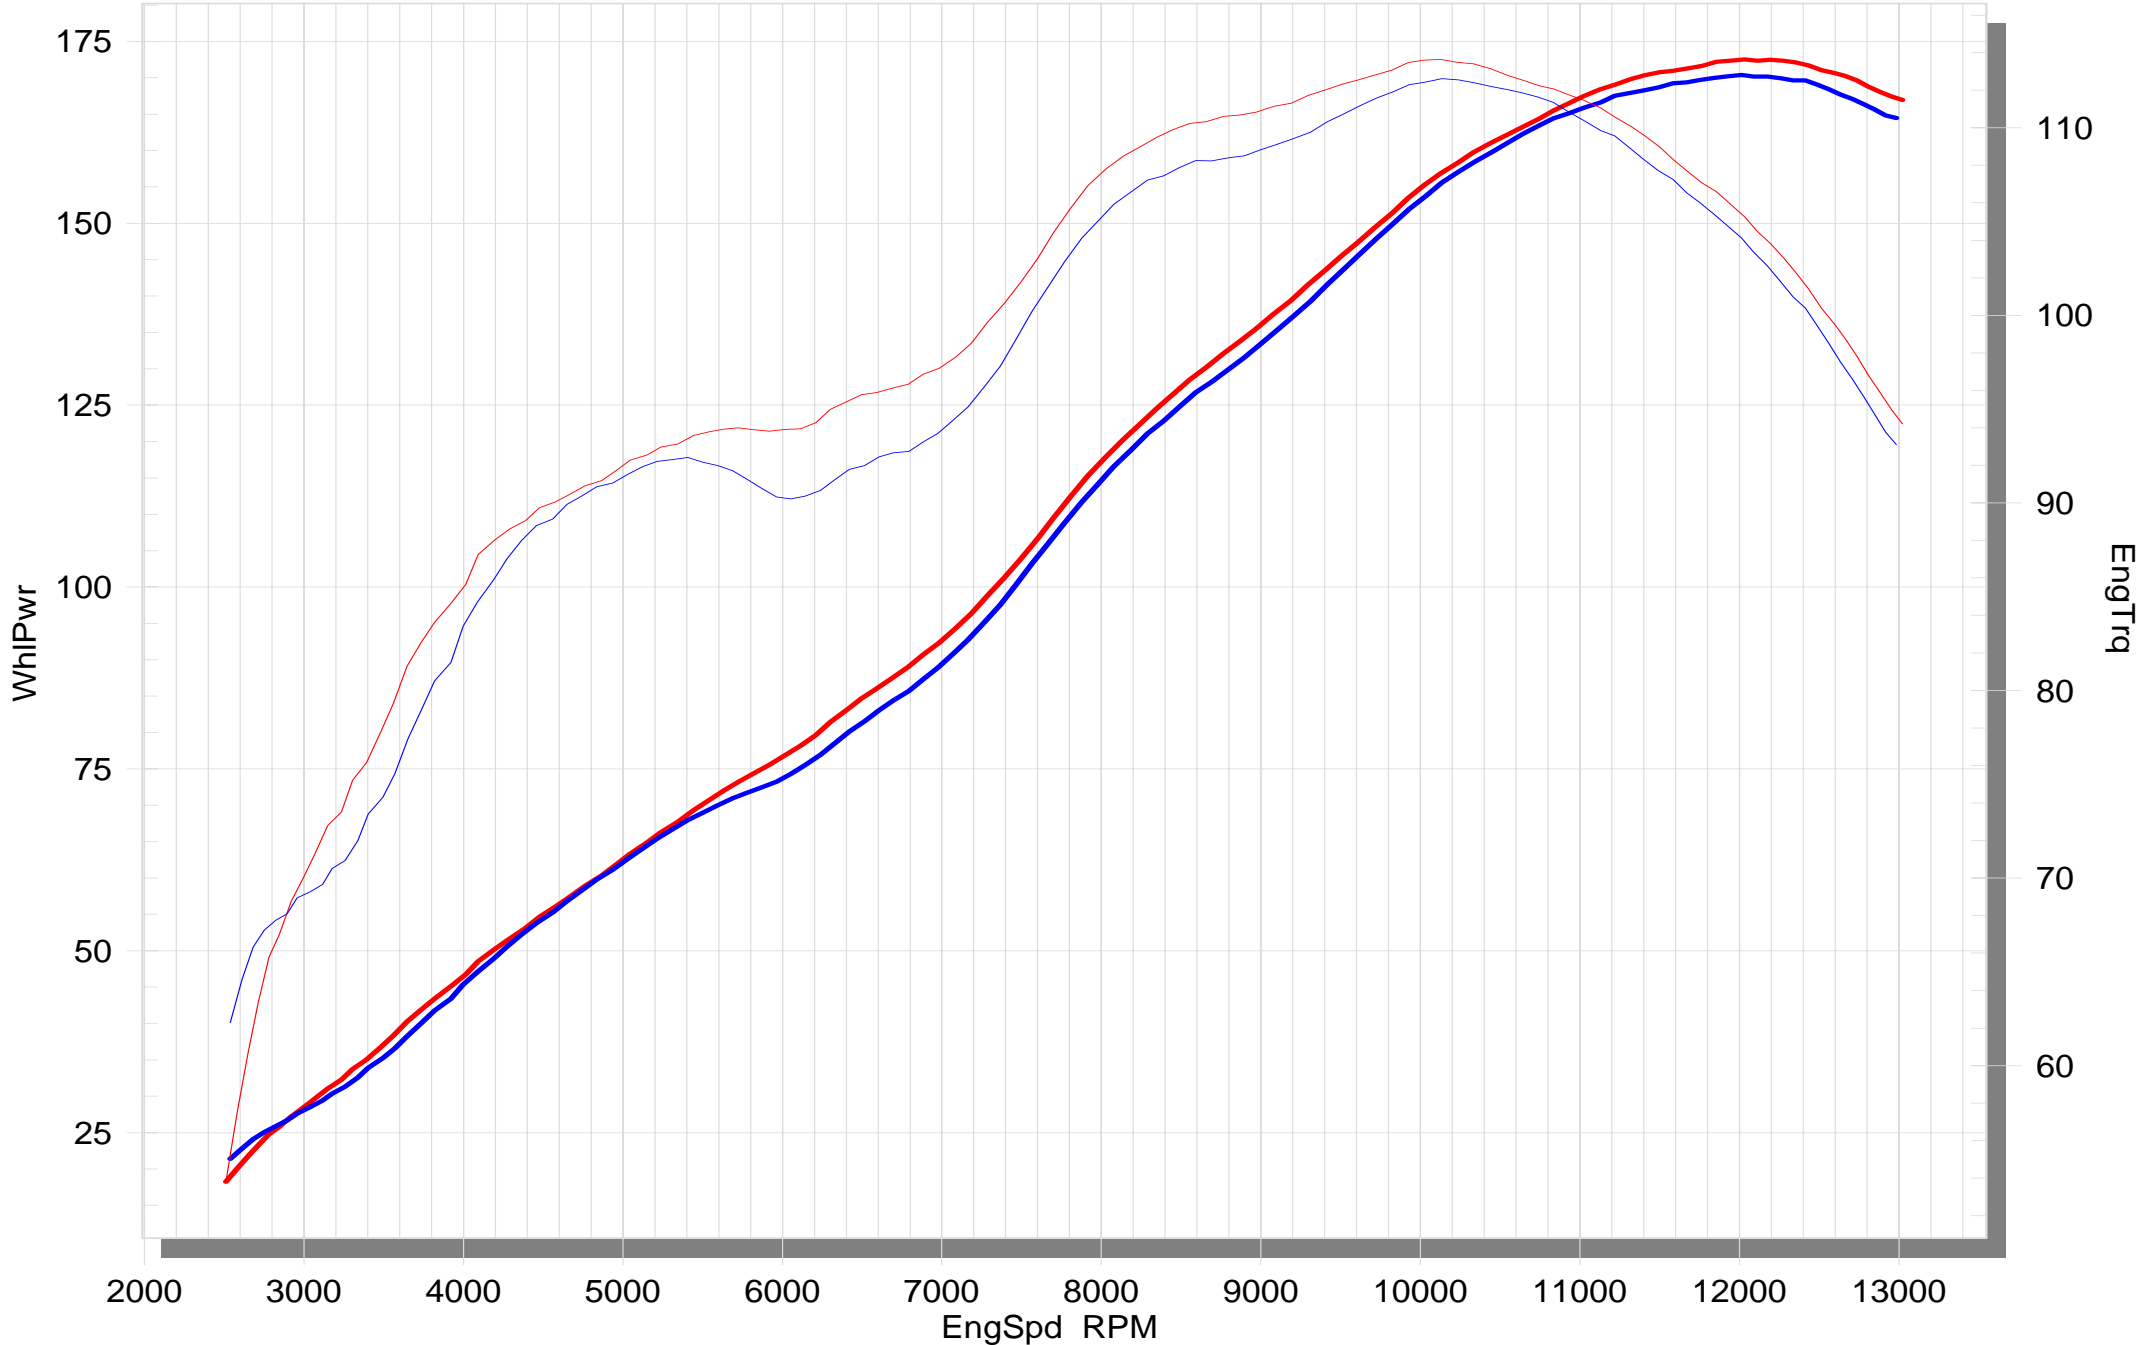

# SUZUKI GSX-R1000 2007

AKRAPOVIC SLIP-ON TWIN EXHAUST

STOCK EXHAUST