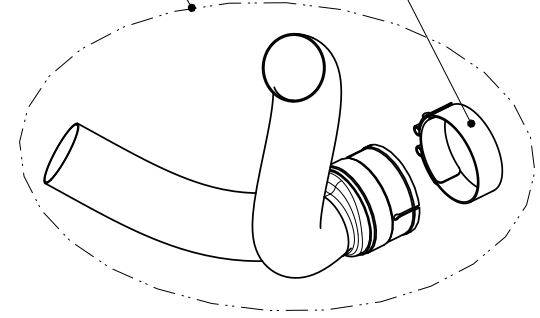

SUZUKI GSX-R 1000, SLIP-ON exhaust system / Street legal

Product code: S-S10SO3T-HZT

S-S10SO3T-HZC

S-S10SO3-HZT

S-S10SO3-HZC

V-EC27 END CAP SET FOR
TITANIUM OUTER SLEEVE MUFFLER
V-EC26 END CAP SET FOR
CARBON FIBER OUTER SLEEVE MUFFLER

L-S10SO3T/1 TITANIUM COLLECTOR (OPTIONAL)
L-S10SO3/1 STAINLESS STEEL COLLECTOR (OPTIONAL)

P-TT18 BELT FOR TITANIUM OUTER SLEEVE MUFFLER
P-TT19 BELT FOR CARBON FIBER OUTER SLEEVE MUFFLER

P-MCTZ3 CARBON FIBER MUFFLER CLAMP
P-MCCZ3 CARBON FIBER MUFFLER CLAMP

P-TT18 BELT FOR TITANIUM OUTER SLEEVE MUFFLER
P-TT19 BELT FOR CARBON FIBER OUTER SLEEVE MUFFLER

P-R14 FITTING CLAMP

P-R21 FITTING CLAMP

L-S10SO3TL TITANIUM LINK PIPE LEFT
L-S10SO3L STAINLESS STEEL LINK PIPE LEFT

M-HZ01105TL TITANIUM OUTER SLEEVE MUFFLER
M-HZ01105CL CARBON FIBER OUTER SLEEVE MUFFLER

P-ST2A STICKER

L-S10SO3TR TITANIUM LINK
PIPE RIGHT
L-S10SO3R STAINLESS STEEL
LINK PIPE RIGHT

P-S1 SPRING

P-TT18 BELT FOR TITANIUM OUTER SLEEVE MUFFLER
P-TT19 BELT FOR CARBON FIBER OUTER SLEEVE MUFFLER

P-MCTZ3 CARBON FIBER CLAMP FOR TITANIUM OUTER SLEEVE MUFFLER
P-MCCZ3 CARBON FIBER CLAMP FOR CARBON FIBER OUTER SLEEVE MUFFLER

M-HZ01105T TITANIUM OUTER SLEEVE MUFFLER
M-HZ01105C CARBON FIBER OUTER SLEEVE MUFFLER

P-TT18 BELT FOR TITANIUM OUTER SLEEVE MUFFLER
P-TT19 BELT FOR CARBON FIBER OUTER SLEEVE MUFFLER

V-EC27 END CAP SET FOR TITANIUM OUTER SLEEVE MUFFLER
V-EC26 END CAP SET FOR CARBON FIBER OUTER SLEEVE MUFFLER

V-TUV002L NOISE REDUCTION INSERT

V-TUV002 NOISE REDUCTION INSERT

MUFFLER REPAIR KITS

REPACK

P-RPCK37

SLEEVE

P-RKS116ZT30 - TITANIUM

P-RKS115ZC30 - CARBON